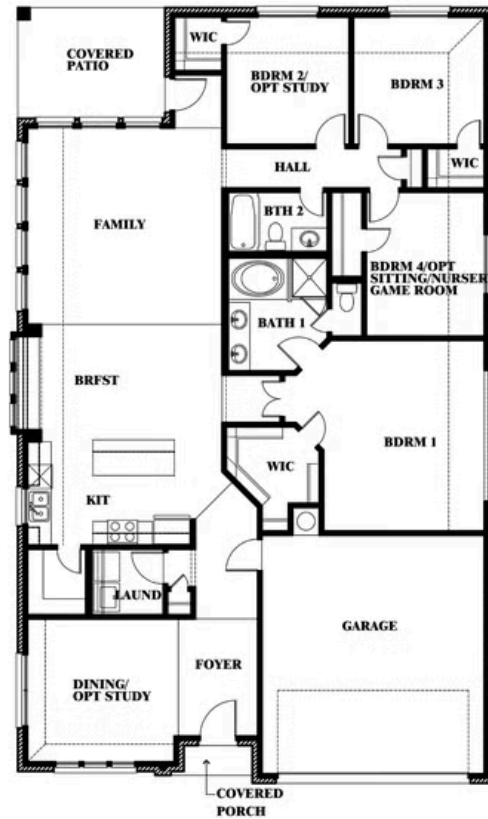

Cypress

CLASSIC SERIES

BEAR CREEK CLASSIC 50

144 BURNETT DRIVE, LAVON, TX 75166

HOMES FROM
\$397,990

2,038
SQUARE FEET

4
BEDROOMS

2.0
BATHROOMS

2
CAR GARAGE

ELEVATION E

Document generated Mar 14, 2025. Prices, plans, square footage, features and materials are subject to change at any time without notice and vary among communities. Listed prices are for informational purposes only, are not binding, and do not create any contractual obligation(s). The price of any home is dependent on numerous factors, all of which are unique to a specific home, and is not guaranteed until specified in a binding contract. Pricing of elevations and additional optional beds/baths vary per plan. Some plans require a premium homesite. Please ask the Community Manager for details. Renderings of homes are artist concepts and may not reflect exact colors and materials.

Cypress

BEAR CREEK CLASSIC 50

144 BURNETT DRIVE, LAVON, TX 75166

Cypress

This brochure is for general informational purposes and is to be used as a guide only. Changes may be made during the development process and floorplans, dimensions, fixtures, fittings, finishes and specifications are subject to change without notice. Window placement, balcony configuration, wardrobe sizes and living areas may vary slightly within each plan type. EQUAL HOUSING OPPORTUNITY