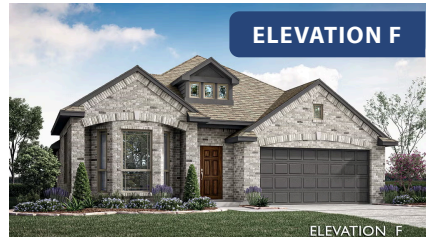

Cypress

CLASSIC SERIES

BEAR CREEK CLASSIC 50

144 BURNETT DRIVE, LAVON, TX 75166

HOMES FROM
\$397,990

2,038
SQUARE FEET

4
BEDROOMS

2.0
BATHROOMS

2
CAR GARAGE

ELEVATION E

ELEVATION B

ELEVATION B

ELEVATION BS

ELEVATION BS

ELEVATION C

ELEVATION C

ELEVATION CS

ELEVATION CS

ELEVATION D

ELEVATION D

ELEVATION F

ELEVATION F

ELEVATION FS

ELEVATION FS