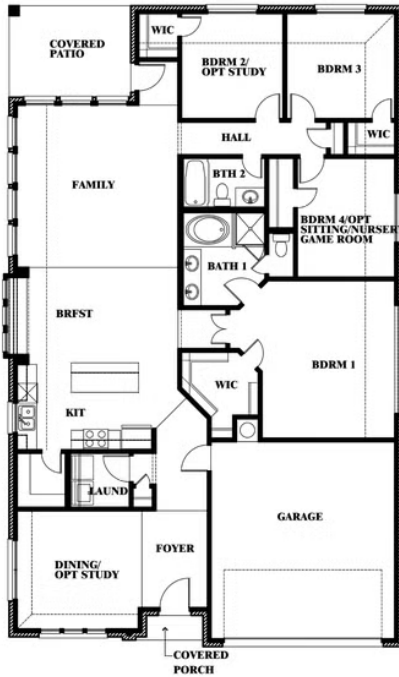

Cypress

BEAR CREEK CLASSIC 50

144 BURNETT DRIVE, LAVON, TX 75166

Cypress