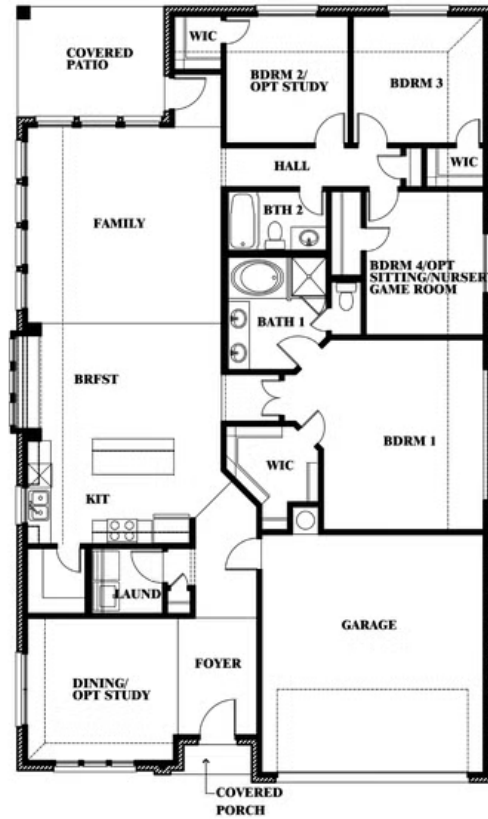

Cypress

CLASSIC SERIES

BEAR CREEK CLASSIC 50

144 BURNETT DRIVE, LAVON, TX 75166

HOMES FROM

\$397,990

2,038

SQUARE FEET

4

BEDROOMS

2.0

BATHROOMS

2

CAR GARAGE

ELEVATION E

Document generated Nov 21, 2024. Prices, plans, square footage, features and materials are subject to change at any time without notice and vary among communities. Listed prices are for informational purposes only, are not binding, and do not create any contractual obligation(s). The price of any home is dependent on numerous factors, all of which are unique to a specific home, and is not guaranteed until specified in a binding contract. Pricing of elevations and additional optional beds/baths vary per plan. Some plans require a premium homesite. Please ask the Community Manager for details. Renderings of homes are artist concepts and may not reflect exact colors and materials.

Cypress

BEAR CREEK CLASSIC 50

144 BURNETT DRIVE, LAVON, TX 75166

Cypress

This brochure is for general informational purposes and is to be used as a guide only. Changes may be made during the development process and floorplans, dimensions, fixtures, fittings, finishes and specifications are subject to change without notice. Window placement, balcony configuration, wardrobe sizes and living areas may vary slightly within each plan type. EQUAL HOUSING OPPORTUNITY