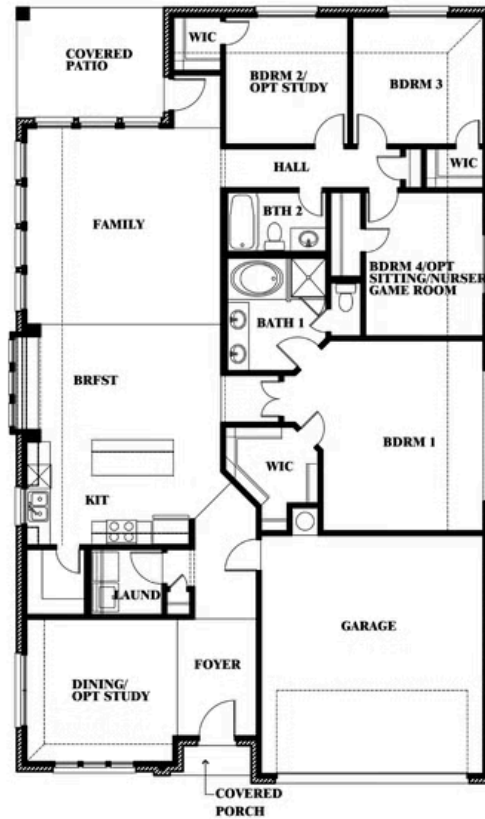

Cypress

CLASSIC SERIES

BEAR CREEK CLASSIC 50

144 BURNETT DRIVE, LAVON, TX 75166

HOMES FROM
\$397,990

2,038
SQUARE FEET

4
BEDROOMS

2.0
BATHROOMS

ELEVATION CS

ELEVATION CS

ELEVATION D

ELEVATION D

ELEVATION F

ELEVATION F

ELEVATION FS

ELEVATION FS

Cypress

BEAR CREEK CLASSIC 50

144 BURNETT DRIVE, LAVON, TX 75166

Cypress

This brochure is for general informational purposes and is to be used as a guide only. Changes may be made during the development process and floorplans, dimensions, fixtures, fittings, finishes and specifications are subject to change without notice. Window placement, balcony configuration, wardrobe sizes and living areas may vary slightly within each plan type. EQUAL HOUSING OPPORTUNITY