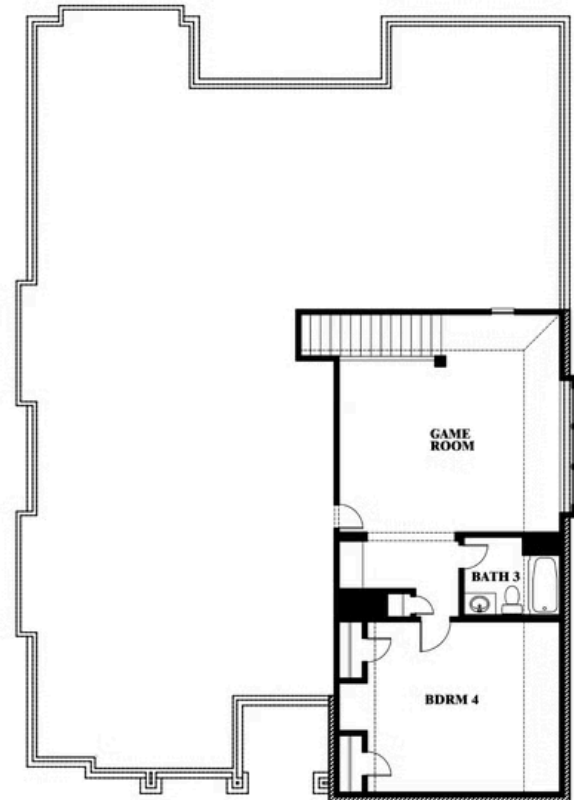

Carolina III

BEAR CREEK CLASSIC 50
144 BURNETT DRIVE, LAVON, TX 75166

Carolina III

This brochure is for general informational purposes and is to be used as a guide only. Changes may be made during the development process and floorplans, dimensions, fixtures, fittings, finishes and specifications are subject to change without notice. Window placement, balcony configuration, wardrobe sizes and living areas may vary slightly within each plan type. EQUAL HOUSING OPPORTUNITY