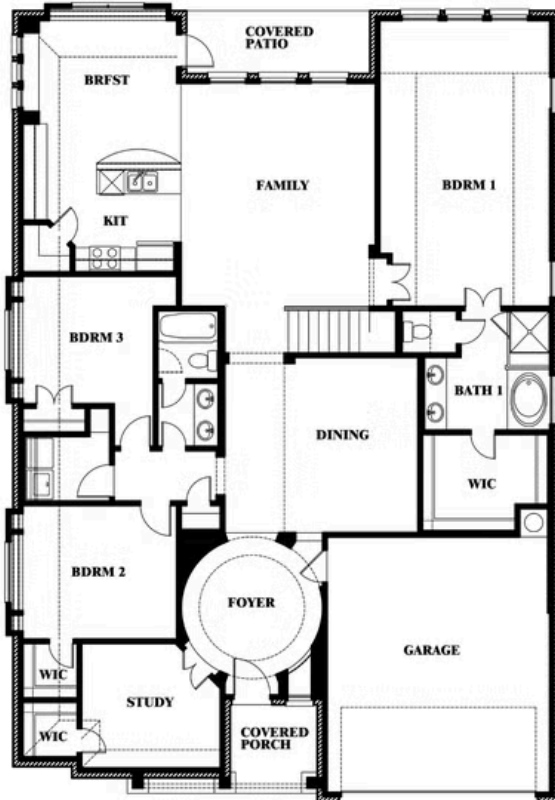

Carolina III

BEAR CREEK CLASSIC 50
144 BURNETT DRIVE, LAVON, TX 75166

Carolina III

This brochure is for general informational purposes and is to be used as a guide only. Changes may be made during the development process and floorplans, dimensions, fixtures, fittings, finishes and specifications are subject to change without notice. Window placement, balcony configuration, wardrobe sizes and living areas may vary slightly within each plan type. EQUAL HOUSING OPPORTUNITY