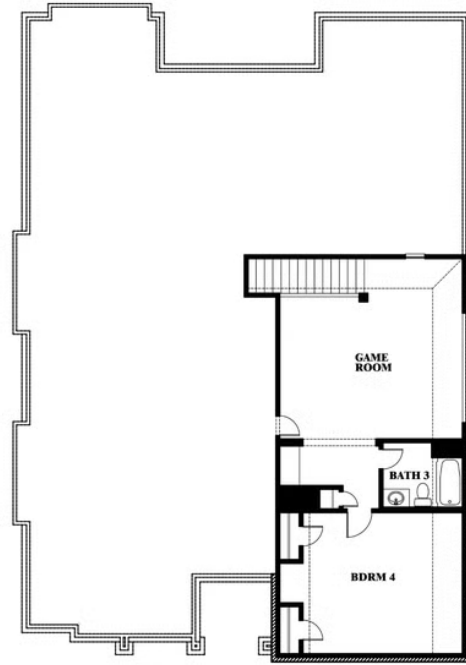

Carolina III

BEAR CREEK CLASSIC 50
144 BURNETT DRIVE, LAVON, TX 75166

Carolina III