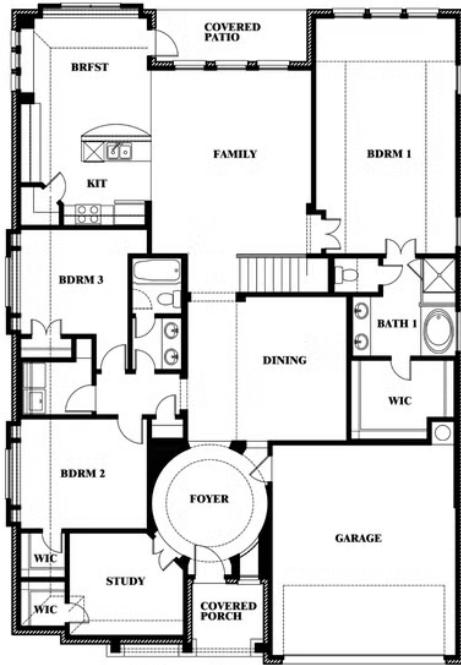

Carolina III

BEAR CREEK CLASSIC 50
144 BURNETT DRIVE, LAVON, TX 75166

Carolina III