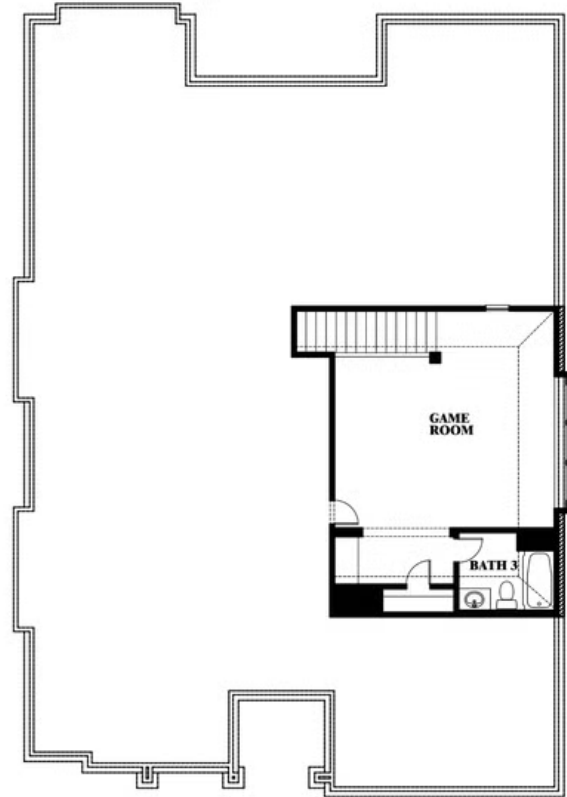

Carolina II

HOMES FROM
\$464,990

CLASSIC SERIES

BEAR CREEK CLASSIC 50
144 BURNETT DRIVE, LAVON, TX 75166

2,771
SQUARE FEET

3
BEDROOMS

3.0
BATHROOMS

2
CAR GARAGE

ELEVATION D

ELEVATION A

ELEVATION AS

ELEVATION C

ELEVATION E

ELEVATION F

Carolina II

BEAR CREEK CLASSIC 50

144 BURNETT DRIVE, LAVON, TX 75166

Carolina II

This brochure is for general informational purposes and is to be used as a guide only. Changes may be made during the development process and floorplans, dimensions, fixtures, fittings, finishes and specifications are subject to change without notice. Window placement, balcony configuration, wardrobe sizes and living areas may vary slightly within each plan type. EQUAL HOUSING OPPORTUNITY