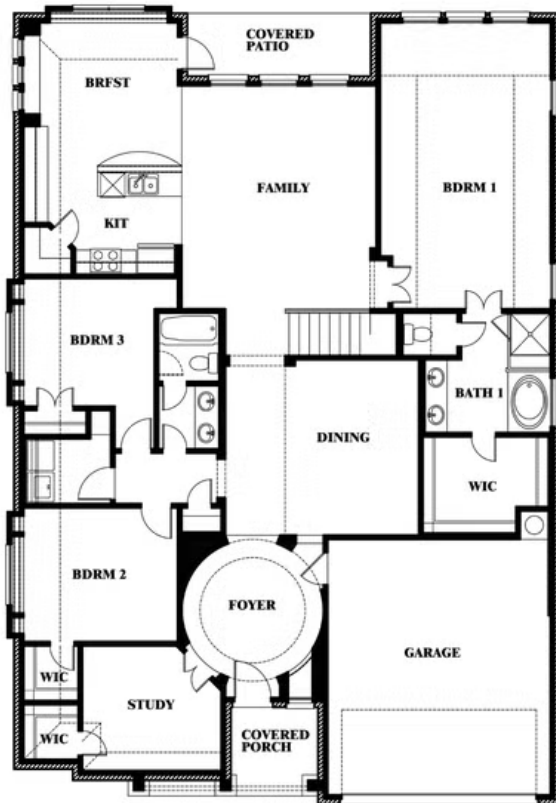

Carolina II

HOMES FROM
\$464,990

CLASSIC SERIES

BEAR CREEK CLASSIC 50
144 BURNETT DRIVE, LAVON, TX 75166

2,771
SQUARE FEET

3
BEDROOMS

3.0
BATHROOMS

2
CAR GARAGE

ELEVATION D

ELEVATION A

ELEVATION AS

ELEVATION C

ELEVATION E

ELEVATION F

Carolina II

BEAR CREEK CLASSIC 50

144 BURNETT DRIVE, LAVON, TX 75166

Carolina II

This brochure is for general informational purposes and is to be used as a guide only. Changes may be made during the development process and floorplans, dimensions, fixtures, fittings, finishes and specifications are subject to change without notice. Window placement, balcony configuration, wardrobe sizes and living areas may vary slightly within each plan type. EQUAL HOUSING OPPORTUNITY

Carolina II

BEAR CREEK CLASSIC 50

144 BURNETT DRIVE, LAVON, TX 75166

Carolina II with Media Room

This brochure is for general informational purposes and is to be used as a guide only. Changes may be made during the development process and floorplans, dimensions, fixtures, fittings, finishes and specifications are subject to change without notice. Window placement, balcony configuration, wardrobe sizes and living areas may vary slightly within each plan type. EQUAL HOUSING OPPORTUNITY