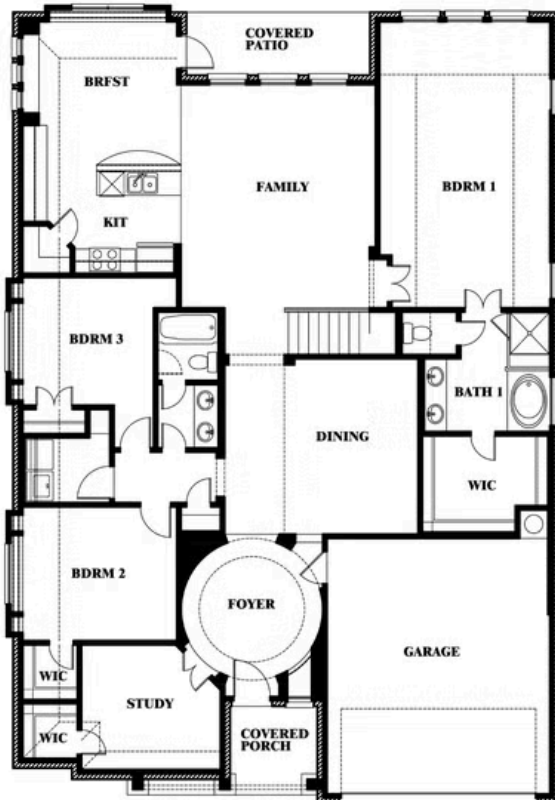

Carolina II

BEAR CREEK CLASSIC 50

144 BURNETT DRIVE, LAVON, TX 75166

Carolina II

This brochure is for general informational purposes and is to be used as a guide only. Changes may be made during the development process and floorplans, dimensions, fixtures, fittings, finishes and specifications are subject to change without notice. Window placement, balcony configuration, wardrobe sizes and living areas may vary slightly within each plan type. EQUAL HOUSING OPPORTUNITY