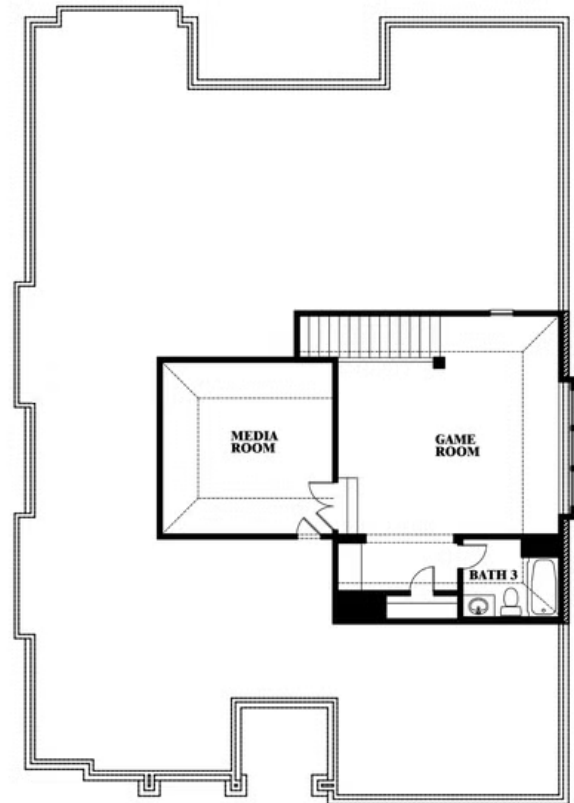

Carolina II

HOMES FROM
\$464,990

CLASSIC SERIES

BEAR CREEK CLASSIC 50
144 BURNETT DRIVE, LAVON, TX 75166

2,771
SQUARE FEET

3
BEDROOMS

3.0
BATHROOMS

2
CAR GARAGE

ELEVATION D

ELEVATION A

ELEVATION AS

ELEVATION C

ELEVATION E

ELEVATION F

Carolina II

BEAR CREEK CLASSIC 50

144 BURNETT DRIVE, LAVON, TX 75166

Carolina II

This brochure is for general informational purposes and is to be used as a guide only. Changes may be made during the development process and floorplans, dimensions, fixtures, fittings, finishes and specifications are subject to change without notice. Window placement, balcony configuration, wardrobe sizes and living areas may vary slightly within each plan type. EQUAL HOUSING OPPORTUNITY

Carolina II

BEAR CREEK CLASSIC 50

144 BURNETT DRIVE, LAVON, TX 75166

Carolina II with Media Room

This brochure is for general informational purposes and is to be used as a guide only. Changes may be made during the development process and floorplans, dimensions, fixtures, fittings, finishes and specifications are subject to change without notice. Window placement, balcony configuration, wardrobe sizes and living areas may vary slightly within each plan type. EQUAL HOUSING OPPORTUNITY