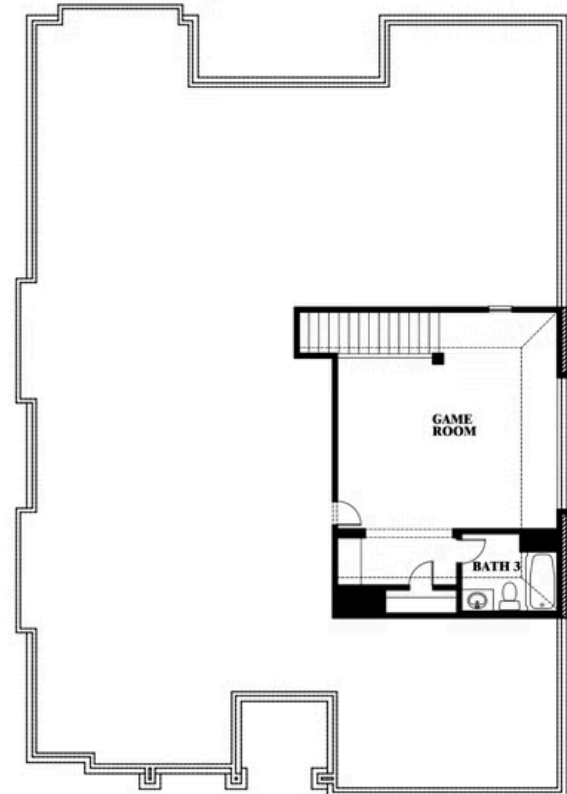

Carolina II

BEAR CREEK CLASSIC 50

144 BURNETT DRIVE, LAVON, TX 75166

Carolina II

This brochure is for general informational purposes and is to be used as a guide only. Changes may be made during the development process and floorplans, dimensions, fixtures, fittings, finishes and specifications are subject to change without notice. Window placement, balcony configuration, wardrobe sizes and living areas may vary slightly within each plan type. EQUAL HOUSING OPPORTUNITY