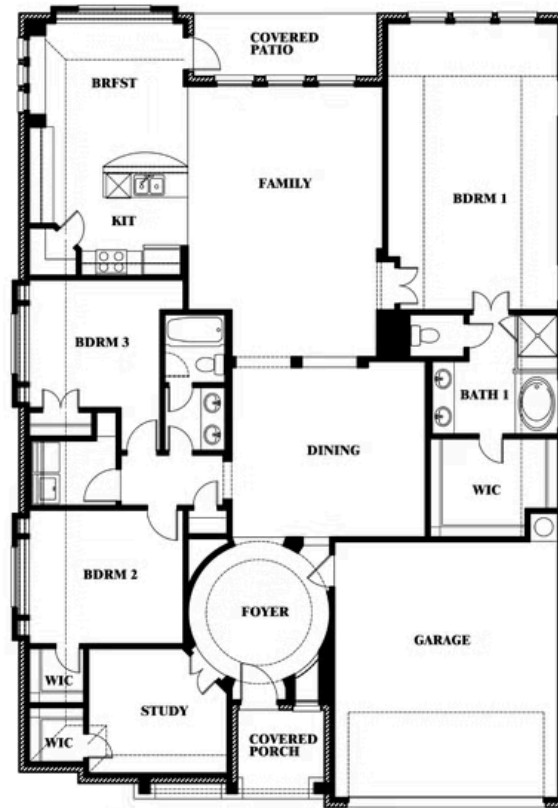

Carolina

BEAR CREEK CLASSIC 50

144 BURNETT DRIVE, LAVON, TX 75166

Carolina

This brochure is for general informational purposes and is to be used as a guide only. Changes may be made during the development process and floorplans, dimensions, fixtures, fittings, finishes and specifications are subject to change without notice. Window placement, balcony configuration, wardrobe sizes and living areas may vary slightly within each plan type. EQUAL HOUSING OPPORTUNITY