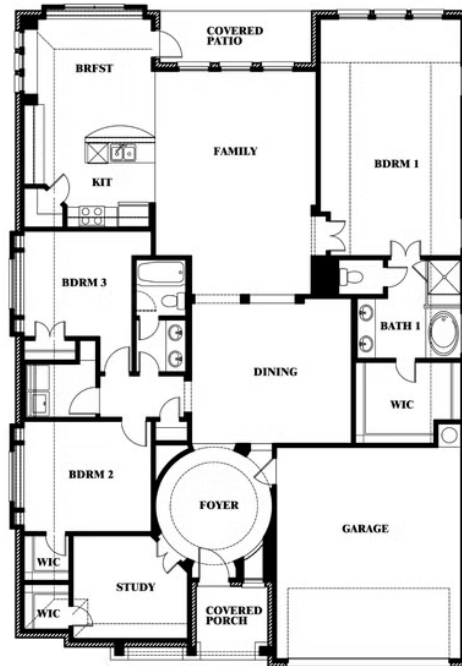

Carolina

BEAR CREEK CLASSIC 50

144 BURNETT DRIVE, LAVON, TX 75166

Carolina