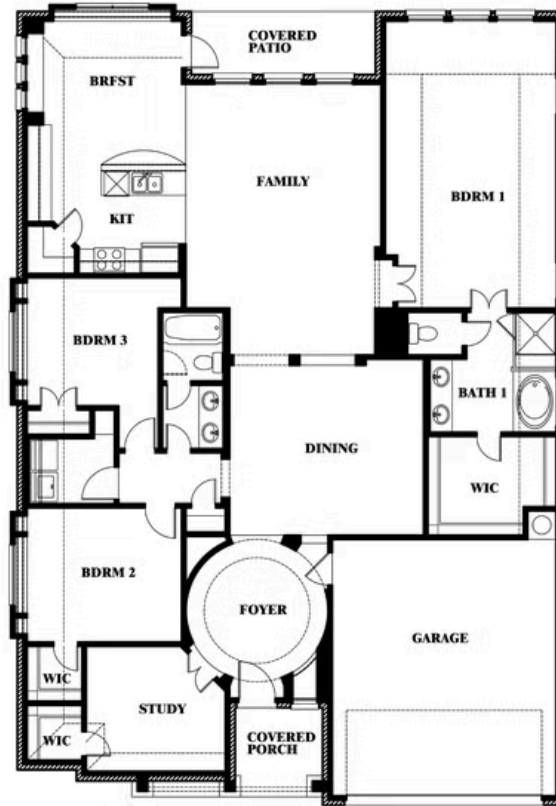

Carolina

HOMES FROM
\$422,990

CLASSIC SERIES

BEAR CREEK CLASSIC 50

144 BURNETT DRIVE, LAVON, TX 75166

2,313
SQUARE FEET

3
BEDROOMS

2.0
BATHROOMS

2
CAR GARAGE

ELEVATION C

Document generated Dec 21, 2024. Prices, plans, square footage, features and materials are subject to change at any time without notice and vary among communities. Listed prices are for informational purposes only, are not binding, and do not create any contractual obligation(s). The price of any home is dependent on numerous factors, all of which are unique to a specific home, and is not guaranteed until specified in a binding contract. Pricing of elevations and additional optional beds/baths vary per plan. Some plans require a premium homesite. Please ask the Community Manager for details. Renderings of homes are artist concepts and may not reflect exact colors and materials.

Carolina

BEAR CREEK CLASSIC 50

144 BURNETT DRIVE, LAVON, TX 75166

Carolina

This brochure is for general informational purposes and is to be used as a guide only. Changes may be made during the development process and floorplans, dimensions, fixtures, fittings, finishes and specifications are subject to change without notice. Window placement, balcony configuration, wardrobe sizes and living areas may vary slightly within each plan type. EQUAL HOUSING OPPORTUNITY