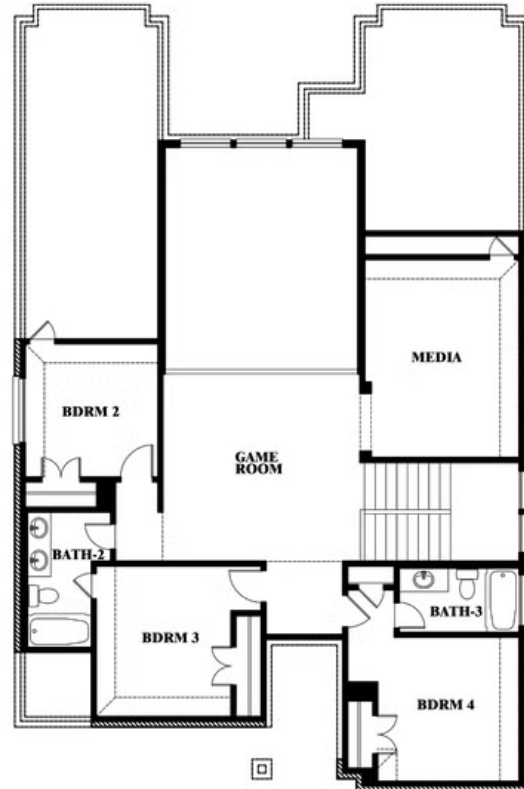

4102 Berry Lane

KAUFMAN, TX 75142

GEORGETOWN AT KINGS FORT

VIOLET IV FLOOR PLAN

2845
SQUARE FEET**4**
BEDROOMS**3.5**
BATHROOMS**2**
CAR GARAGE

The Classic Series Violet IV floor plan is a two-story home with four bedrooms and three bathrooms. Features of this plan include a formal dining room, covered porch, large family room, study, open kitchen with custom cabinets and island, primary suite with an ensuite bathroom with walk-in closet and garden tub, an upstairs game room and media room. Contact us or visit our model home for more information about building this plan.

4102 Berry Lane

KAUFMAN, TX 75142

VIOLET IV FLOOR PLAN

VIOLET IV FLOOR PLAN

Violet IV

This brochure is for general informational purposes and is to be used as a guide only. Changes may be made during the development process and floorplans, dimensions, fixtures, fittings, finishes and specifications are subject to change without notice. Window placement, balcony configuration, wardrobe sizes and living areas may vary slightly within each plan type. EQUAL HOUSING OPPORTUNITY