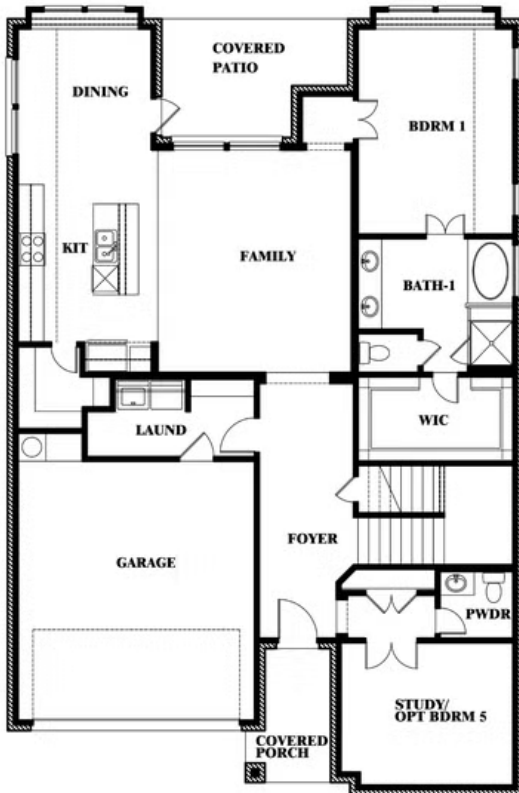

4102 Berry Lane

KAUFMAN, TX 75142

GEORGETOWN AT KINGS FORT

VIOLET IV FLOOR PLAN

2845
SQUARE FEET**4**
BEDROOMS**3.5**
BATHROOMS**2**
CAR GARAGE

The Classic Series Violet IV floor plan is a two-story home with four bedrooms and three bathrooms. Features of this plan include a formal dining room, covered porch, large family room, study, open kitchen with custom cabinets and island, primary suite with an ensuite bathroom with walk-in closet and garden tub, an upstairs game room and media room. Contact us or visit our model home for more information about building this plan.

4102 Berry Lane

KAUFMAN, TX 75142

VIOLET IV FLOOR PLAN

VIOLET IV FLOOR PLAN

Violet IV

This brochure is for general informational purposes and is to be used as a guide only. Changes may be made during the development process and floorplans, dimensions, fixtures, fittings, finishes and specifications are subject to change without notice. Window placement, balcony configuration, wardrobe sizes and living areas may vary slightly within each plan type. EQUAL HOUSING OPPORTUNITY