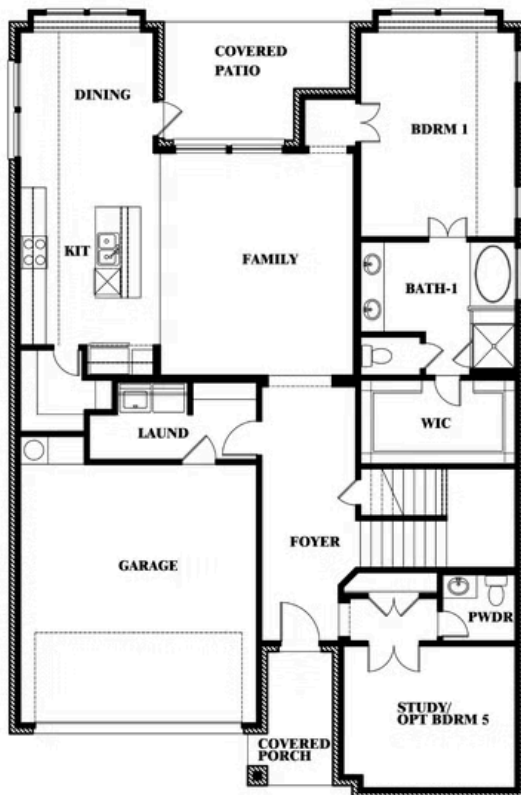

# 4102 Berry Lane

KAUFMAN, TX 75142

**GEORGETOWN AT KINGS FORT**

VIOLET IV FLOOR PLAN

**2845**  
SQUARE FEET**4**  
BEDROOMS**3.5**  
BATHROOMS**2**  
CAR GARAGE

The Classic Series Violet IV floor plan is a two-story home with four bedrooms and three bathrooms. Features of this plan include a formal dining room, covered porch, large family room, study, open kitchen with custom cabinets and island, primary suite with an ensuite bathroom with walk-in closet and garden tub, an upstairs game room and media room. Contact us or visit our model home for more information about building this plan.

# 4102 Berry Lane

KAUFMAN, TX 75142

VIOLET IV FLOOR PLAN

**VIOLET IV FLOOR PLAN**

## Violet IV

This brochure is for general informational purposes and is to be used as a guide only. Changes may be made during the development process and floorplans, dimensions, fixtures, fittings, finishes and specifications are subject to change without notice. Window placement, balcony configuration, wardrobe sizes and living areas may vary slightly within each plan type. EQUAL HOUSING OPPORTUNITY