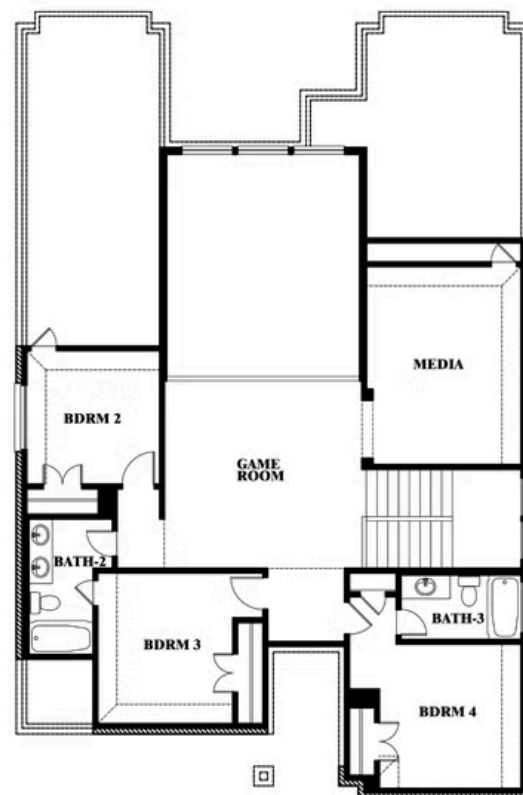

# 4102 Berry Lane

KAUFMAN, TX 75142

**GEORGETOWN AT KINGS FORT**

VIOLET IV FLOOR PLAN

**2845**  
SQUARE FEET**4**  
BEDROOMS**3.5**  
BATHROOMS**2**  
CAR GARAGE

The Classic Series Violet IV floor plan is a two-story home with four bedrooms and three bathrooms. Features of this plan include a formal dining room, covered porch, large family room, study, open kitchen with custom cabinets and island, primary suite with an ensuite bathroom with walk-in closet and garden tub, an upstairs game room and media room. Contact us or visit our model home for more information about building this plan.

# 4102 Berry Lane

KAUFMAN, TX 75142

VIOLET IV FLOOR PLAN

**VIOLET IV FLOOR PLAN**

## Violet IV

This brochure is for general informational purposes and is to be used as a guide only. Changes may be made during the development process and floorplans, dimensions, fixtures, fittings, finishes and specifications are subject to change without notice. Window placement, balcony configuration, wardrobe sizes and living areas may vary slightly within each plan type. EQUAL HOUSING OPPORTUNITY