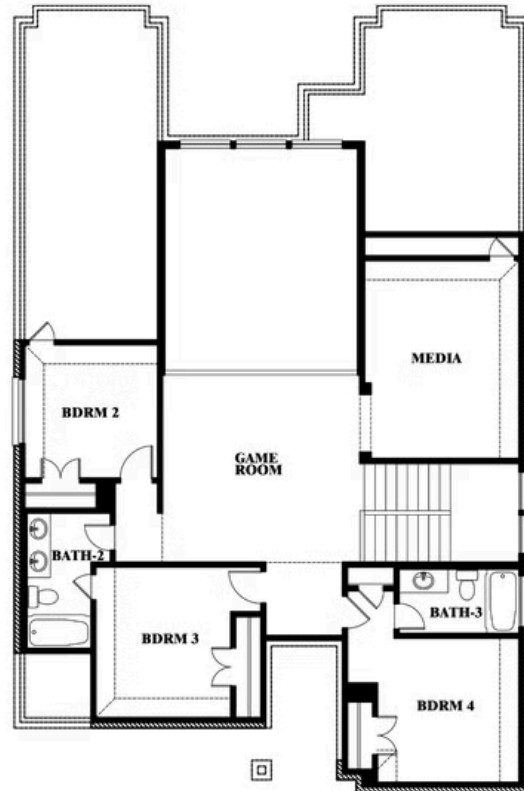

4102 Berry Lane

KAUFMAN, TX 75142

GEORGETOWN AT KINGS FORT

VIOLET IV FLOOR PLAN

2845
SQUARE FEET**4**
BEDROOMS**3.5**
BATHROOMS**2**
CAR GARAGE

The Classic Series Violet IV floor plan is a two-story home with four bedrooms and three bathrooms. Features of this plan include a formal dining room, covered porch, large family room, study, open kitchen with custom cabinets and island, primary suite with an ensuite bathroom with walk-in closet and garden tub, an upstairs game room and media room. Contact us or visit our model home for more information about building this plan.

4102 Berry Lane

KAUFMAN, TX 75142

VIOLET IV FLOOR PLAN

VIOLET IV FLOOR PLAN

Violet IV

This brochure is for general informational purposes and is to be used as a guide only. Changes may be made during the development process and floorplans, dimensions, fixtures, fittings, finishes and specifications are subject to change without notice. Window placement, balcony configuration, wardrobe sizes and living areas may vary slightly within each plan type. EQUAL HOUSING OPPORTUNITY