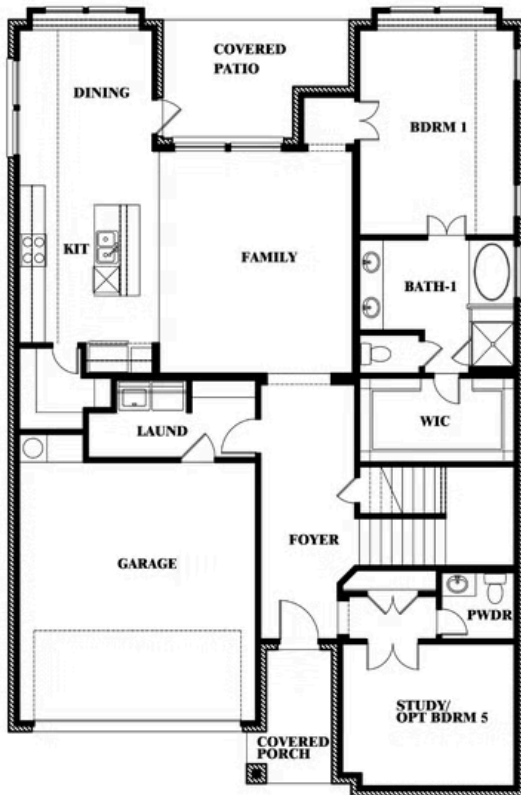

4102 Berry Lane

KAUFMAN, TX 75142

GEORGETOWN AT KINGS FORT

VIOLET IV FLOOR PLAN

2845
SQUARE FEET**4**
BEDROOMS**3.5**
BATHROOMS**2**
CAR GARAGE

The Classic Series Violet IV floor plan is a two-story home with four bedrooms and three bathrooms. Features of this plan include a formal dining room, covered porch, large family room, study, open kitchen with custom cabinets and island, primary suite with an ensuite bathroom with walk-in closet and garden tub, an upstairs game room and media room. Contact us or visit our model home for more information about building this plan.

4102 Berry Lane

KAUFMAN, TX 75142

VIOLET IV FLOOR PLAN

VIOLET IV FLOOR PLAN

Violet IV

This brochure is for general informational purposes and is to be used as a guide only. Changes may be made during the development process and floorplans, dimensions, fixtures, fittings, finishes and specifications are subject to change without notice. Window placement, balcony configuration, wardrobe sizes and living areas may vary slightly within each plan type. EQUAL HOUSING OPPORTUNITY