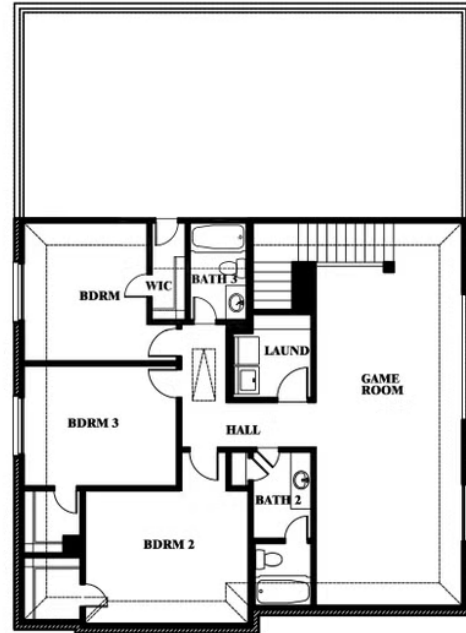

Woodrose

GEORGETOWN AT KINGS FORT 60S
4102 BERRY LANE, KAUFMAN, TX 75142

Woodrose
Opt. Bed 5 & Bath 3

This brochure is for general informational purposes and is to be used as a guide only. Changes may be made during the development process and floorplans, dimensions, fixtures, fittings, finishes and specifications are subject to change without notice. Window placement, balcony configuration, wardrobe sizes and living areas may vary slightly within each plan type. EQUAL HOUSING OPPORTUNITY EQUAL HOUSING OPPORTUNITY

Woodrose

GEORGETOWN AT KINGS FORT 60S
4102 BERRY LANE, KAUFMAN, TX 75142

Woodrose
Opt. Bed 6 & Bath 4 Downstairs

This brochure is for general informational purposes and is to be used as a guide only. Changes may be made during the development process and floorplans, dimensions, fixtures, fittings, finishes and specifications are subject to change without notice. Window placement, balcony configuration, wardrobe sizes and living areas may vary slightly within each plan type. EQUAL HOUSING OPPORTUNITY

Woodrose

GEORGETOWN AT KINGS FORT 60S
4102 BERRY LANE, KAUFMAN, TX 75142

Woodrose
Opt. Bath 3 Upstairs

This brochure is for general informational purposes and is to be used as a guide only. Changes may be made during the development process and floorplans, dimensions, fixtures, fittings, finishes and specifications are subject to change without notice. Window placement, balcony configuration, wardrobe sizes and living areas may vary slightly within each plan type. EQUAL HOUSING OPPORTUNITY EQUAL HOUSING OPPORTUNITY