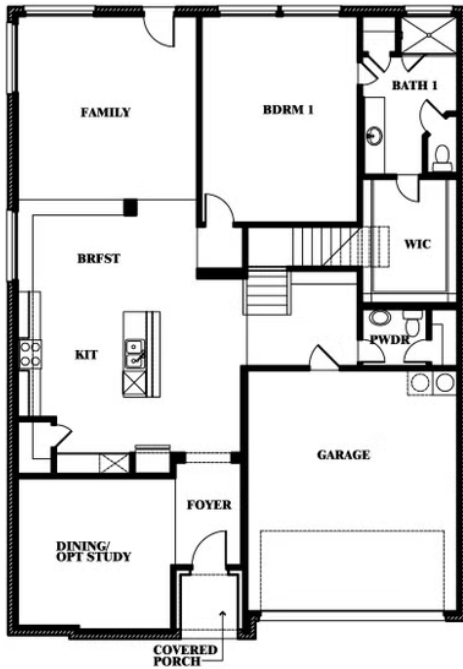

Woodrose

HOMES FROM
\$402,990

ELEMENTS SERIES

GEORGETOWN AT KINGS FORT 60S

4102 BERRY LANE, KAUFMAN, TX 75142

3,056
SQUARE FEET

4
BEDROOMS

2.5
BATHROOMS

2
CAR GARAGE

Woodrose

GEORGETOWN AT KINGS FORT 60S
4102 BERRY LANE, KAUFMAN, TX 75142

Woodrose

This brochure is for general informational purposes and is to be used as a guide only. Changes may be made during the development process and floorplans, dimensions, fixtures, fittings, finishes and specifications are subject to change without notice. Window placement, balcony configuration, wardrobe sizes and living areas may vary slightly within each plan type. EQUAL HOUSING OPPORTUNITY

EQUAL HOUSING OPPORTUNITY

Woodrose

GEORGETOWN AT KINGS FORT 60S
4102 BERRY LANE, KAUFMAN, TX 75142

Woodrose
Opt. Media Room

This brochure is for general informational purposes and is to be used as a guide only. Changes may be made during the development process and floorplans, dimensions, fixtures, fittings, finishes and specifications are subject to change without notice. Window placement, balcony configuration, wardrobe sizes and living areas may vary slightly within each plan type. EQUAL HOUSING OPPORTUNITY

Woodrose

GEORGETOWN AT KINGS FORT 60S
4102 BERRY LANE, KAUFMAN, TX 75142

Woodrose
Opt. Bed 5 & Bath 3

This brochure is for general informational purposes and is to be used as a guide only. Changes may be made during the development process and floorplans, dimensions, fixtures, fittings, finishes and specifications are subject to change without notice. Window placement, balcony configuration, wardrobe sizes and living areas may vary slightly within each plan type. EQUAL HOUSING OPPORTUNITY EQUAL HOUSING OPPORTUNITY