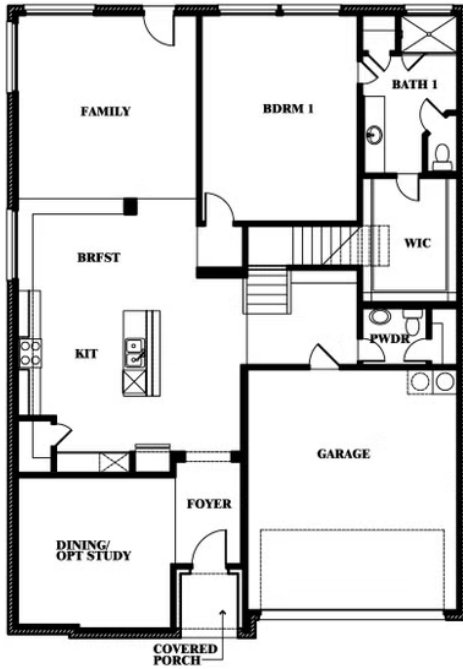

Woodrose

GEORGETOWN AT KINGS FORT 60S
4102 BERRY LANE, KAUFMAN, TX 75142

Woodrose
Opt. Bed 5 & Bath 3

This brochure is for general informational purposes and is to be used as a guide only. Changes may be made during the development process and floorplans, dimensions, fixtures, fittings, finishes and specifications are subject to change without notice. Window placement, balcony configuration, wardrobe sizes and living areas may vary slightly within each plan type. EQUAL HOUSING OPPORTUNITY EQUAL HOUSING OPPORTUNITY

Woodrose

GEORGETOWN AT KINGS FORT 60S
4102 BERRY LANE, KAUFMAN, TX 75142

Woodrose
Opt. Bed 6 & Bath 4 Downstairs

This brochure is for general informational purposes and is to be used as a guide only. Changes may be made during the development process and floorplans, dimensions, fixtures, fittings, finishes and specifications are subject to change without notice. Window placement, balcony configuration, wardrobe sizes and living areas may vary slightly within each plan type. EQUAL HOUSING OPPORTUNITY

Woodrose

GEORGETOWN AT KINGS FORT 60S
4102 BERRY LANE, KAUFMAN, TX 75142

Woodrose
Opt. Bath 3 Upstairs

This brochure is for general informational purposes and is to be used as a guide only. Changes may be made during the development process and floorplans, dimensions, fixtures, fittings, finishes and specifications are subject to change without notice. Window placement, balcony configuration, wardrobe sizes and living areas may vary slightly within each plan type. EQUAL HOUSING OPPORTUNITY EQUAL HOUSING OPPORTUNITY