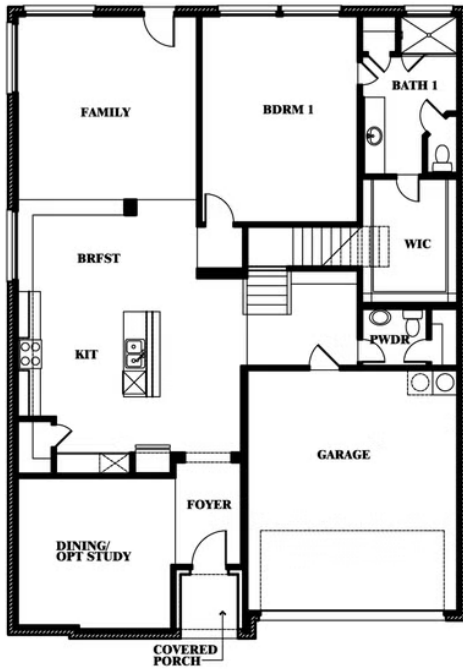

Woodrose

HOMES FROM
\$402,990

ELEMENTS SERIES

GEORGETOWN AT KINGS FORT 60S

4102 BERRY LANE, KAUFMAN, TX 75142

3,056
SQUARE FEET

4
BEDROOMS

2.5
BATHROOMS

2
CAR GARAGE

Woodrose

GEORGETOWN AT KINGS FORT 60S
4102 BERRY LANE, KAUFMAN, TX 75142

Woodrose

This brochure is for general informational purposes and is to be used as a guide only. Changes may be made during the development process and floorplans, dimensions, fixtures, fittings, finishes and specifications are subject to change without notice. Window placement, balcony configuration, wardrobe sizes and living areas may vary slightly within each plan type. EQUAL HOUSING OPPORTUNITY

EQUAL HOUSING OPPORTUNITY

Woodrose

GEORGETOWN AT KINGS FORT 60S
4102 BERRY LANE, KAUFMAN, TX 75142

Woodrose
Opt. Media Room

This brochure is for general informational purposes and is to be used as a guide only. Changes may be made during the development process and floorplans, dimensions, fixtures, fittings, finishes and specifications are subject to change without notice. Window placement, balcony configuration, wardrobe sizes and living areas may vary slightly within each plan type. EQUAL HOUSING OPPORTUNITY

Woodrose

GEORGETOWN AT KINGS FORT 60S
4102 BERRY LANE, KAUFMAN, TX 75142

Woodrose
Opt. Bed 5 & Bath 3

This brochure is for general informational purposes and is to be used as a guide only. Changes may be made during the development process and floorplans, dimensions, fixtures, fittings, finishes and specifications are subject to change without notice. Window placement, balcony configuration, wardrobe sizes and living areas may vary slightly within each plan type. EQUAL HOUSING OPPORTUNITY EQUAL HOUSING OPPORTUNITY