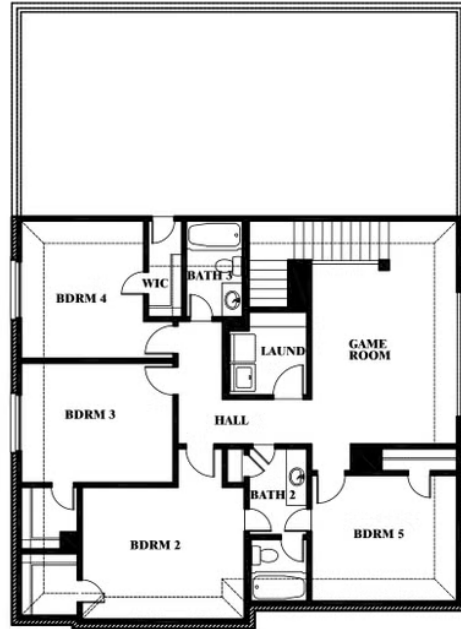

Woodrose

HOMES FROM
\$402,990

ELEMENTS SERIES

GEORGETOWN AT KINGS FORT 60S

4102 BERRY LANE, KAUFMAN, TX 75142

3,056
SQUARE FEET

4
BEDROOMS

2.5
BATHROOMS

2
CAR GARAGE

Woodrose

GEORGETOWN AT KINGS FORT 60S
4102 BERRY LANE, KAUFMAN, TX 75142

Woodrose

This brochure is for general informational purposes and is to be used as a guide only. Changes may be made during the development process and floorplans, dimensions, fixtures, fittings, finishes and specifications are subject to change without notice. Window placement, balcony configuration, wardrobe sizes and living areas may vary slightly within each plan type. EQUAL HOUSING OPPORTUNITY

EQUAL HOUSING OPPORTUNITY

Woodrose

GEORGETOWN AT KINGS FORT 60S
4102 BERRY LANE, KAUFMAN, TX 75142

Woodrose
Opt. Media Room

This brochure is for general informational purposes and is to be used as a guide only. Changes may be made during the development process and floorplans, dimensions, fixtures, fittings, finishes and specifications are subject to change without notice. Window placement, balcony configuration, wardrobe sizes and living areas may vary slightly within each plan type. EQUAL HOUSING OPPORTUNITY

Woodrose

GEORGETOWN AT KINGS FORT 60S
4102 BERRY LANE, KAUFMAN, TX 75142

Woodrose
Opt. Bed 5 & Bath 3

This brochure is for general informational purposes and is to be used as a guide only. Changes may be made during the development process and floorplans, dimensions, fixtures, fittings, finishes and specifications are subject to change without notice. Window placement, balcony configuration, wardrobe sizes and living areas may vary slightly within each plan type. EQUAL HOUSING OPPORTUNITY EQUAL HOUSING OPPORTUNITY