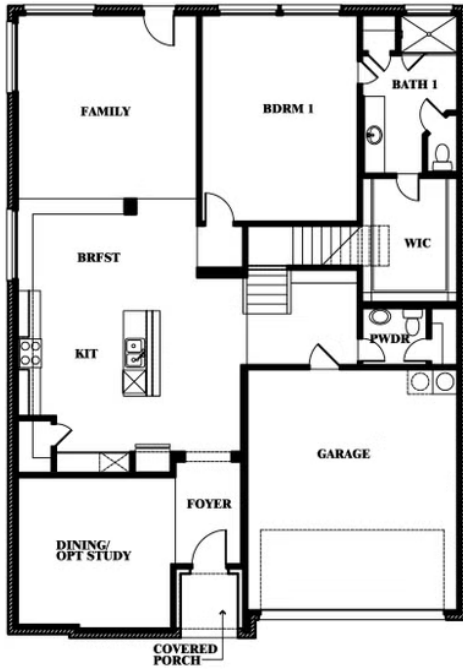

Woodrose

HOMES FROM
\$402,990

ELEMENTS SERIES

GEORGETOWN AT KINGS FORT 60S

4102 BERRY LANE, KAUFMAN, TX 75142

3,056
SQUARE FEET

4
BEDROOMS

2.5
BATHROOMS

2
CAR GARAGE

Woodrose

GEORGETOWN AT KINGS FORT 60S
4102 BERRY LANE, KAUFMAN, TX 75142

Woodrose

This brochure is for general informational purposes and is to be used as a guide only. Changes may be made during the development process and floorplans, dimensions, fixtures, fittings, finishes and specifications are subject to change without notice. Window placement, balcony configuration, wardrobe sizes and living areas may vary slightly within each plan type. EQUAL HOUSING OPPORTUNITY

EQUAL HOUSING OPPORTUNITY

Woodrose

GEORGETOWN AT KINGS FORT 60S
4102 BERRY LANE, KAUFMAN, TX 75142

Woodrose
Opt. Media Room

This brochure is for general informational purposes and is to be used as a guide only. Changes may be made during the development process and floorplans, dimensions, fixtures, fittings, finishes and specifications are subject to change without notice. Window placement, balcony configuration, wardrobe sizes and living areas may vary slightly within each plan type. EQUAL HOUSING OPPORTUNITY

Woodrose

GEORGETOWN AT KINGS FORT 60S
4102 BERRY LANE, KAUFMAN, TX 75142

Woodrose
Opt. Bed 5 & Bath 3

This brochure is for general informational purposes and is to be used as a guide only. Changes may be made during the development process and floorplans, dimensions, fixtures, fittings, finishes and specifications are subject to change without notice. Window placement, balcony configuration, wardrobe sizes and living areas may vary slightly within each plan type. EQUAL HOUSING OPPORTUNITY EQUAL HOUSING OPPORTUNITY