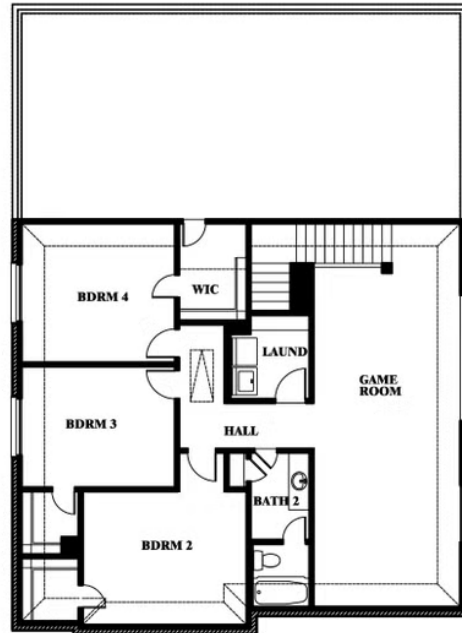

2
CAR GARAGE

Woodrose

GEORGETOWN AT KINGS FORT 60S
4102 BERRY LANE, KAUFMAN, TX 75142

Woodrose

This brochure is for general informational purposes and is to be used as a guide only. Changes may be made during the development process and floorplans, dimensions, fixtures, fittings, finishes and specifications are subject to change without notice. Window placement, balcony configuration, wardrobe sizes and living areas may vary slightly within each plan type. EQUAL HOUSING OPPORTUNITY

Woodrose

GEORGETOWN AT KINGS FORT 60S
4102 BERRY LANE, KAUFMAN, TX 75142

Woodrose
Opt. Bed 5 & Bath 3

This brochure is for general informational purposes and is to be used as a guide only. Changes may be made during the development process and floorplans, dimensions, fixtures, fittings, finishes and specifications are subject to change without notice. Window placement, balcony configuration, wardrobe sizes and living areas may vary slightly within each plan type. EQUAL HOUSING OPPORTUNITY EQUAL HOUSING OPPORTUNITY

Woodrose

GEORGETOWN AT KINGS FORT 60S
4102 BERRY LANE, KAUFMAN, TX 75142

Woodrose
Opt. Bed 6 & Bath 4 Downstairs

This brochure is for general informational purposes and is to be used as a guide only. Changes may be made during the development process and floorplans, dimensions, fixtures, fittings, finishes and specifications are subject to change without notice. Window placement, balcony configuration, wardrobe sizes and living areas may vary slightly within each plan type. EQUAL HOUSING OPPORTUNITY