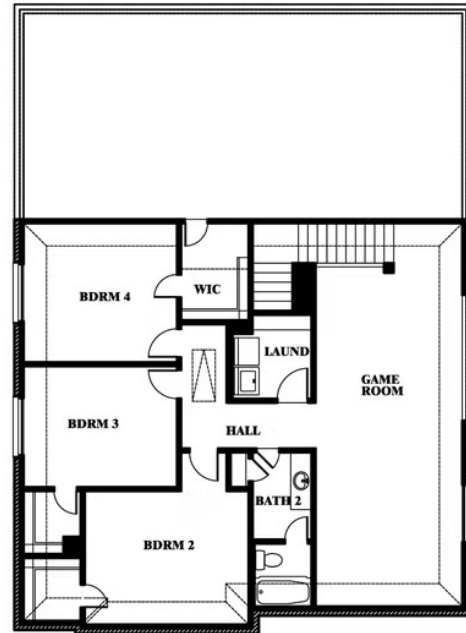

Woodrose

HOMES FROM
\$402,990

ELEMENTS SERIES

GEORGETOWN AT KINGS FORT 60S

4102 BERRY LANE, KAUFMAN, TX 75142

3,056
SQUARE FEET

4
BEDROOMS

2.5
BATHROOMS

2
CAR GARAGE

Woodrose

GEORGETOWN AT KINGS FORT 60S
4102 BERRY LANE, KAUFMAN, TX 75142

Woodrose

This brochure is for general informational purposes and is to be used as a guide only. Changes may be made during the development process and floorplans, dimensions, fixtures, fittings, finishes and specifications are subject to change without notice. Window placement, balcony configuration, wardrobe sizes and living areas may vary slightly within each plan type. EQUAL HOUSING OPPORTUNITY

EQUAL HOUSING OPPORTUNITY

Woodrose

GEORGETOWN AT KINGS FORT 60S
4102 BERRY LANE, KAUFMAN, TX 75142

Woodrose
Opt. Media Room

This brochure is for general informational purposes and is to be used as a guide only. Changes may be made during the development process and floorplans, dimensions, fixtures, fittings, finishes and specifications are subject to change without notice. Window placement, balcony configuration, wardrobe sizes and living areas may vary slightly within each plan type. EQUAL HOUSING OPPORTUNITY

Woodrose

GEORGETOWN AT KINGS FORT 60S
4102 BERRY LANE, KAUFMAN, TX 75142

Woodrose
Opt. Bed 5 & Bath 3

This brochure is for general informational purposes and is to be used as a guide only. Changes may be made during the development process and floorplans, dimensions, fixtures, fittings, finishes and specifications are subject to change without notice. Window placement, balcony configuration, wardrobe sizes and living areas may vary slightly within each plan type. EQUAL HOUSING OPPORTUNITY EQUAL HOUSING OPPORTUNITY