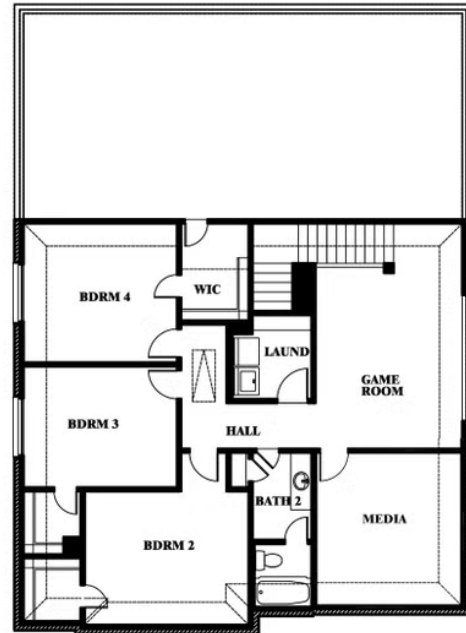

Woodrose

HOMES FROM
\$402,990

ELEMENTS SERIES

GEORGETOWN AT KINGS FORT 60S

4102 BERRY LANE, KAUFMAN, TX 75142

3,056
SQUARE FEET

4
BEDROOMS

2.5
BATHROOMS

2
CAR GARAGE

Woodrose

GEORGETOWN AT KINGS FORT 60S
4102 BERRY LANE, KAUFMAN, TX 75142

Woodrose

This brochure is for general informational purposes and is to be used as a guide only. Changes may be made during the development process and floorplans, dimensions, fixtures, fittings, finishes and specifications are subject to change without notice. Window placement, balcony configuration, wardrobe sizes and living areas may vary slightly within each plan type. EQUAL HOUSING OPPORTUNITY

EQUAL HOUSING OPPORTUNITY

Woodrose

GEORGETOWN AT KINGS FORT 60S
4102 BERRY LANE, KAUFMAN, TX 75142

Woodrose
Opt. Media Room

This brochure is for general informational purposes and is to be used as a guide only. Changes may be made during the development process and floorplans, dimensions, fixtures, fittings, finishes and specifications are subject to change without notice. Window placement, balcony configuration, wardrobe sizes and living areas may vary slightly within each plan type. EQUAL HOUSING OPPORTUNITY

Woodrose

GEORGETOWN AT KINGS FORT 60S
4102 BERRY LANE, KAUFMAN, TX 75142

Woodrose
Opt. Bed 5 & Bath 3

This brochure is for general informational purposes and is to be used as a guide only. Changes may be made during the development process and floorplans, dimensions, fixtures, fittings, finishes and specifications are subject to change without notice. Window placement, balcony configuration, wardrobe sizes and living areas may vary slightly within each plan type. EQUAL HOUSING OPPORTUNITY EQUAL HOUSING OPPORTUNITY