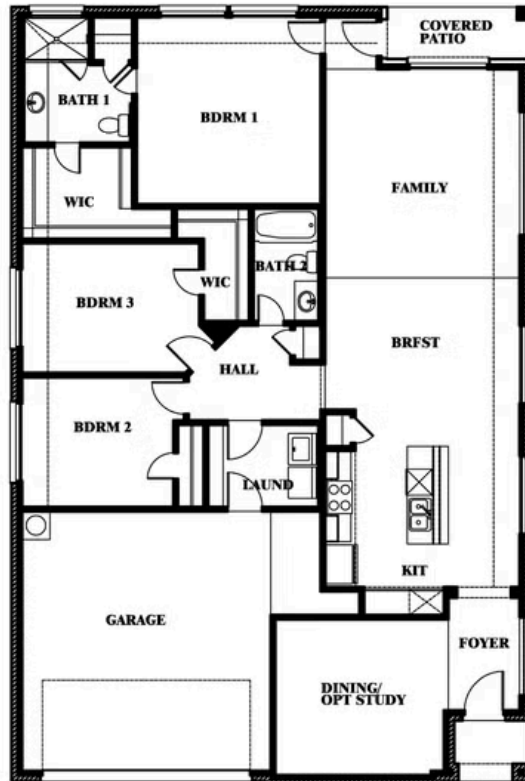

Willow

ELEMENTS SERIES

GEORGETOWN AT KINGS FORT 60S

4102 BERRY LANE, KAUFMAN, TX 75142

HOMES FROM
\$341,990

1,845
SQUARE FEET

3
BEDROOMS

2.0
BATHROOMS

Willow

GEORGETOWN AT KINGS FORT 60S
4102 BERRY LANE, KAUFMAN, TX 75142

Willow

This brochure is for general informational purposes and is to be used as a guide only. Changes may be made during the development process and floorplans, dimensions, fixtures, fittings, finishes and specifications are subject to change without notice. Window placement, balcony configuration, wardrobe sizes and living areas may vary slightly within each plan type. EQUAL HOUSING OPPORTUNITY