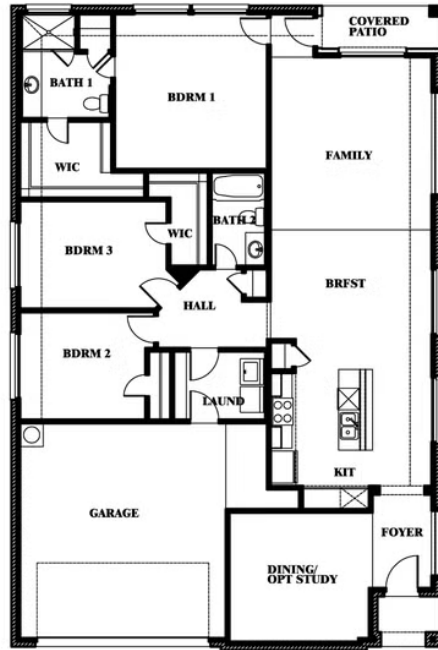

Willow

GEORGETOWN AT KINGS FORT 60S
4102 BERRY LANE, KAUFMAN, TX 75142

Willow

Document generated Sep 18, 2024. Prices, plans, square footage, features and materials are subject to change at any time without notice and vary among communities. Listed prices are for informational purposes only, are not binding, and do not create any contractual obligation(s). The price of any home is dependent on numerous factors, all of which are unique to a specific home, and is not guaranteed until specified in a binding contract. Pricing of elevations and additional optional beds/baths vary per plan. Some plans require a premium homesite. Please ask the Community Manager for details. Renderings of homes are artist concepts and may not reflect exact colors and materials.