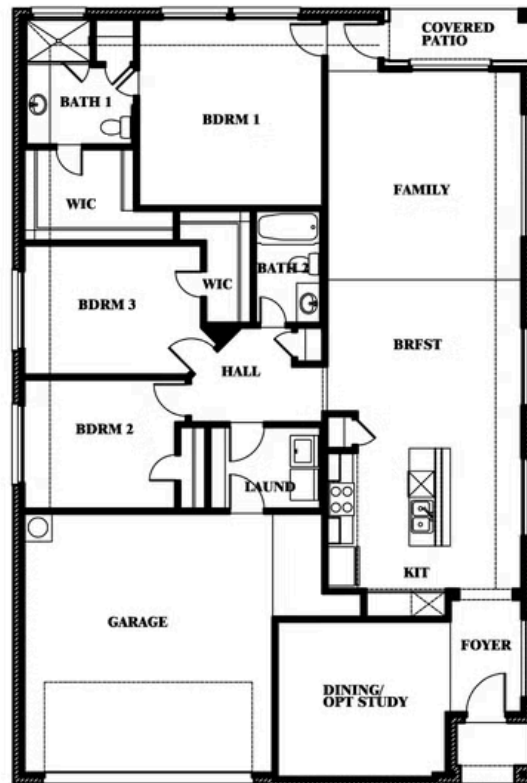

# Willow

ELEMENTS SERIES

**GEORGETOWN AT KINGS FORT 60S**  
4102 BERRY LANE, KAUFMAN, TX 75142

HOMES FROM  
**\$341,990**

**1,845**  
SQUARE FEET

**3**  
BEDROOMS

**2.0**  
BATHROOMS

**2**  
CAR GARAGE

**ELEVATION C**

**ELEVATION A**

ELEVATION A

**ELEVATION B**

ELEVATION B

**ELEVATION BS**

ELEVATION BS

Document generated Mar 14, 2025. Prices, plans, square footage, features and materials are subject to change at any time without notice and vary among communities. Listed prices are for informational purposes only, are not binding, and do not create any contractual obligation(s). The price of any home is dependent on numerous factors, all of which are unique to a specific home, and is not guaranteed until specified in a binding contract. Pricing of elevations and additional optional beds/baths vary per plan. Some plans require a premium homesite. Please ask the Community Manager for details. Renderings of homes are artist concepts and may not reflect exact colors and materials.

# Willow

GEORGETOWN AT KINGS FORT 60S  
4102 BERRY LANE, KAUFMAN, TX 75142

Willow

This brochure is for general informational purposes and is to be used as a guide only. Changes may be made during the development process and floorplans, dimensions, fixtures, fittings, finishes and specifications are subject to change without notice. Window placement, balcony configuration, wardrobe sizes and living areas may vary slightly within each plan type. EQUAL HOUSING OPPORTUNITY