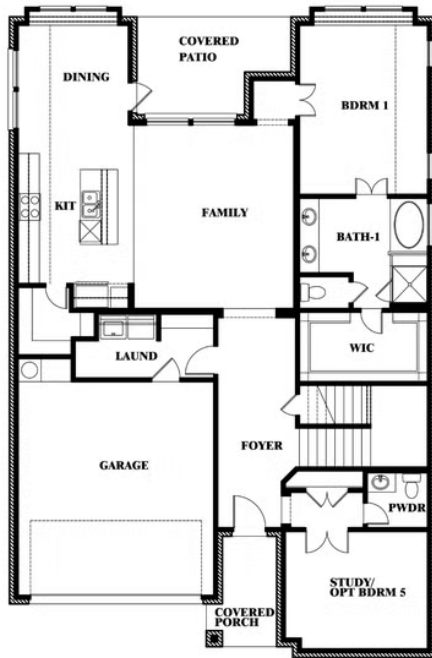

Violet II

VIOLET II FLOOR PLAN

GEORGETOWN AT KINGS FORT 60S
4102 BERRY LANE, KAUFMAN, TX 75142

Violet II