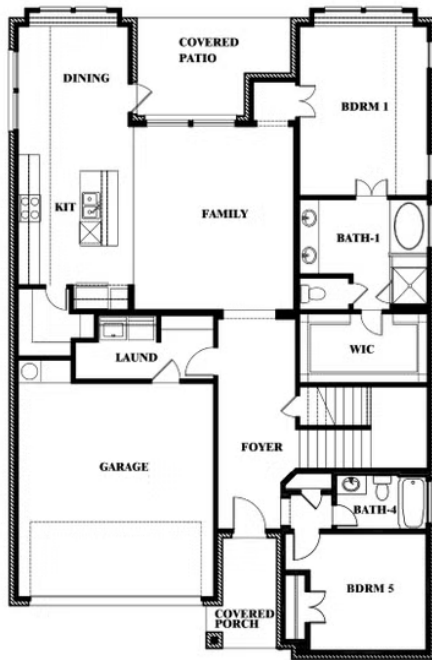

Violet II

GEORGETOWN AT KINGS FORT 60S
4102 BERRY LANE, KAUFMAN, TX 75142

VIOLET II FLOOR PLAN WITH OPTIONAL BEDROOM AT STUDY

Violet II
Opt. Bed 5 & Bath 4 at Study