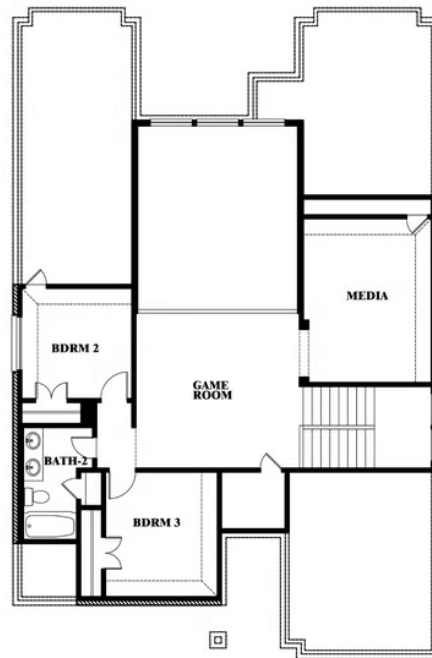

Violet II

VIOLET II FLOOR PLAN

GEORGETOWN AT KINGS FORT 60S
4102 BERRY LANE, KAUFMAN, TX 75142

Violet II