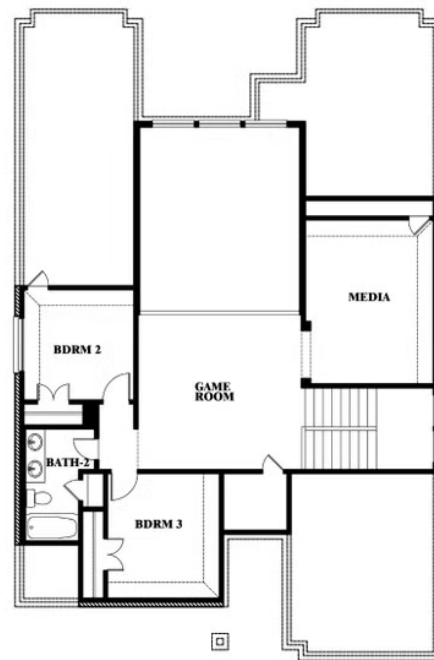

Violet II

GEORGETOWN AT KINGS FORT 60S
4102 BERRY LANE, KAUFMAN, TX 75142

VIOLET II FLOOR PLAN WITH OPTIONAL BEDROOM AT STUDY

Violet II
Opt. Bed 5 & Bath 4 at Study