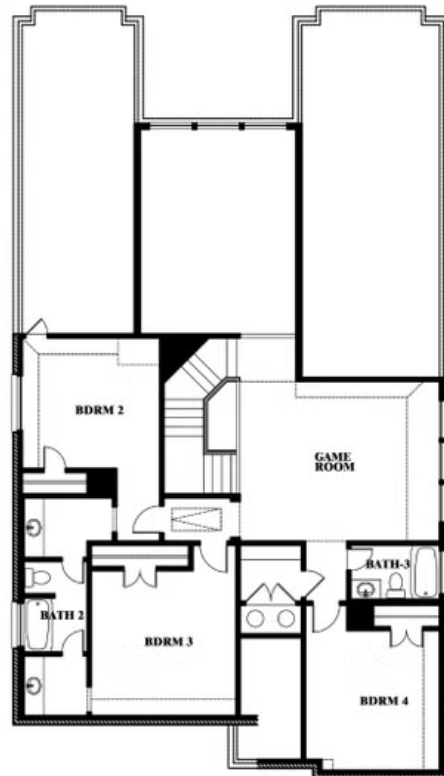

Rose

ROSE FLOOR PLAN

GEORGETOWN AT KINGS FORT 60S
4102 BERRY LANE, KAUFMAN, TX 75142

Rose

This brochure is for general informational purposes and is to be used as a guide only. Changes may be made during the development process and floorplans, dimensions, fixtures, fittings, finishes and specifications are subject to change without notice. Window placement, balcony configuration, wardrobe sizes and living areas may vary slightly within each plan type. EQUAL HOUSING OPPORTUNITY

Rose

GEORGETOWN AT KINGS FORT 60S
4102 BERRY LANE, KAUFMAN, TX 75142

**ROSE FLOOR PLAN WITH OPTIONAL BED & BATH AT
STUDY**

Rose
Opt. Bed & Bath at Study

This brochure is for general informational purposes and is to be used as a guide only. Changes may be made during the development process and floorplans, dimensions, fixtures, fittings, finishes and specifications are subject to change without notice. Window placement, balcony configuration, wardrobe sizes and living areas may vary slightly within each plan type. EQUAL HOUSING OPPORTUNITY