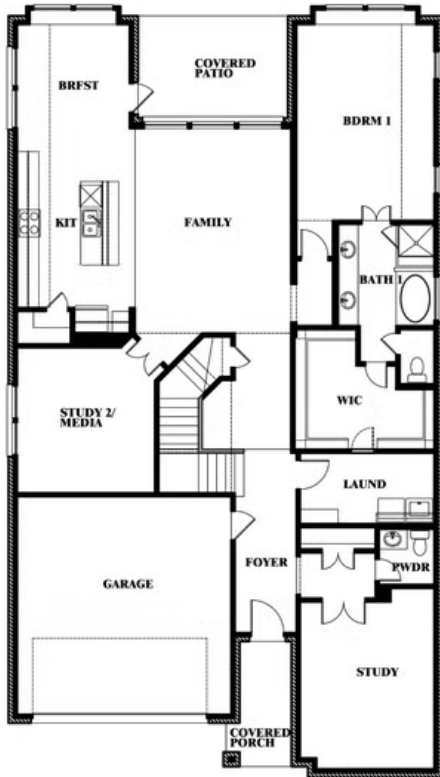

Rose

CLASSIC SERIES

GEORGETOWN AT KINGS FORT 60S

4102 BERRY LANE, KAUFMAN, TX 75142

HOMES FROM

\$451,990

3,359
SQUARE FEET

4
BEDROOMS

3.5
BATHROOMS

2
CAR GARAGE

Document generated Nov 21, 2024. Prices, plans, square footage, features and materials are subject to change at any time without notice and vary among communities. Listed prices are for informational purposes only, are not binding, and do not create any contractual obligation(s). The price of any home is dependent on numerous factors, all of which are unique to a specific home, and is not guaranteed until specified in a binding contract. Pricing of elevations and additional optional beds/baths vary per plan. Some plans require a premium homesite. Please ask the Community Manager for details. Renderings of homes are artist concepts and may not reflect exact colors and materials.

Rose

ROSE FLOOR PLAN

GEORGETOWN AT KINGS FORT 60S
4102 BERRY LANE, KAUFMAN, TX 75142

Rose

This brochure is for general informational purposes and is to be used as a guide only. Changes may be made during the development process and floorplans, dimensions, fixtures, fittings, finishes and specifications are subject to change without notice. Window placement, balcony configuration, wardrobe sizes and living areas may vary slightly within each plan type. EQUAL HOUSING OPPORTUNITY