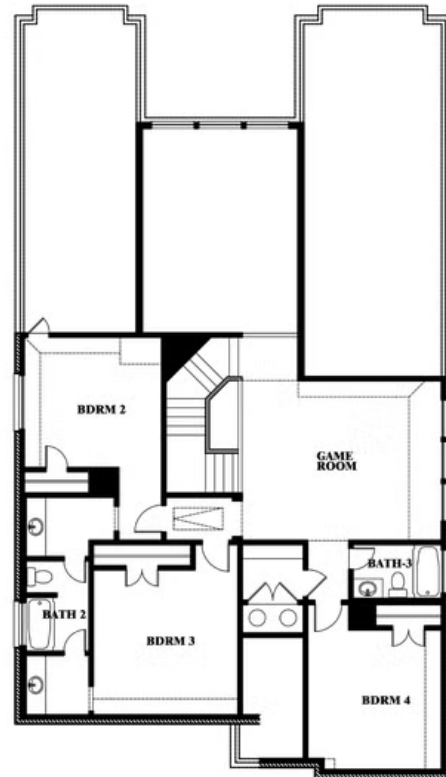

Rose

CLASSIC SERIES

GEORGETOWN AT KINGS FORT 60S

4102 BERRY LANE, KAUFMAN, TX 75142

HOMES FROM

\$451,990

3,359
SQUARE FEET

4
BEDROOMS

3.5
BATHROOMS

2
CAR GARAGE

Document generated Nov 21, 2024. Prices, plans, square footage, features and materials are subject to change at any time without notice and vary among communities. Listed prices are for informational purposes only, are not binding, and do not create any contractual obligation(s). The price of any home is dependent on numerous factors, all of which are unique to a specific home, and is not guaranteed until specified in a binding contract. Pricing of elevations and additional optional beds/baths vary per plan. Some plans require a premium homesite. Please ask the Community Manager for details. Renderings of homes are artist concepts and may not reflect exact colors and materials.

Rose

ROSE FLOOR PLAN

GEORGETOWN AT KINGS FORT 60S
4102 BERRY LANE, KAUFMAN, TX 75142

Rose

This brochure is for general informational purposes and is to be used as a guide only. Changes may be made during the development process and floorplans, dimensions, fixtures, fittings, finishes and specifications are subject to change without notice. Window placement, balcony configuration, wardrobe sizes and living areas may vary slightly within each plan type. EQUAL HOUSING OPPORTUNITY