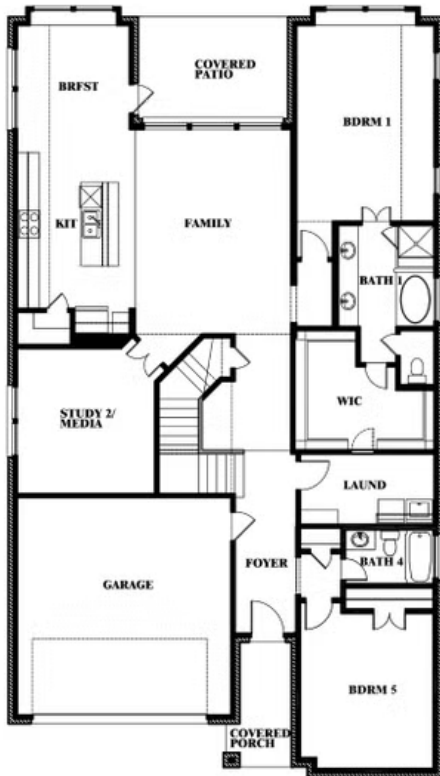

Rose

ROSE FLOOR PLAN

GEORGETOWN AT KINGS FORT 60S
4102 BERRY LANE, KAUFMAN, TX 75142

Rose

This brochure is for general informational purposes and is to be used as a guide only. Changes may be made during the development process and floorplans, dimensions, fixtures, fittings, finishes and specifications are subject to change without notice. Window placement, balcony configuration, wardrobe sizes and living areas may vary slightly within each plan type. EQUAL HOUSING OPPORTUNITY

Rose

GEORGETOWN AT KINGS FORT 60S
4102 BERRY LANE, KAUFMAN, TX 75142

**ROSE FLOOR PLAN WITH OPTIONAL BED & BATH AT
STUDY**

Rose
Opt. Bed & Bath at Study

This brochure is for general informational purposes and is to be used as a guide only. Changes may be made during the development process and floorplans, dimensions, fixtures, fittings, finishes and specifications are subject to change without notice. Window placement, balcony configuration, wardrobe sizes and living areas may vary slightly within each plan type. EQUAL HOUSING OPPORTUNITY