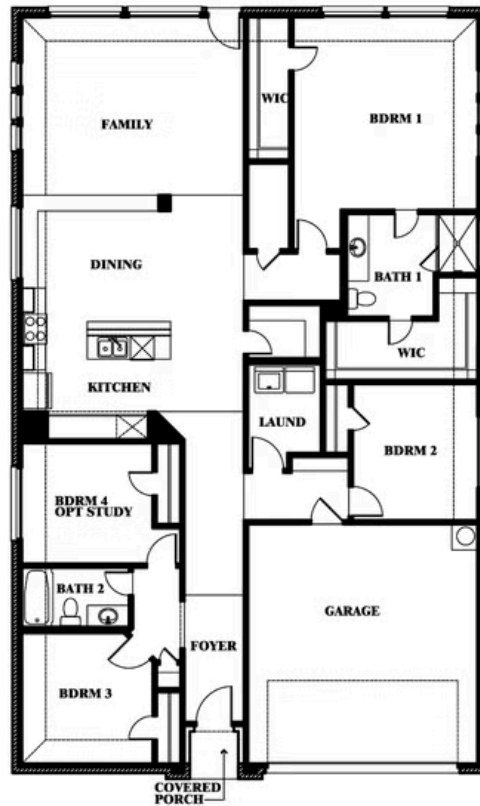

Redbud

HOMES FROM
\$354,990

ELEMENTS SERIES

GEORGETOWN AT KINGS FORT 60S
4102 BERRY LANE, KAUFMAN, TX 75142

2,132
SQUARE FEET

4
BEDROOMS

2.0
BATHROOMS

2
CAR GARAGE

ELEVATION C

ELEVATION A

ELEVATION A

ELEVATION B

ELEVATION B

ELEVATION BS

ELEVATION BS

Document generated Dec 27, 2024. Prices, plans, square footage, features and materials are subject to change at any time without notice and vary among communities. Listed prices are for informational purposes only, are not binding, and do not create any contractual obligation(s). The price of any home is dependent on numerous factors, all of which are unique to a specific home, and is not guaranteed until specified in a binding contract. Pricing of elevations and additional optional beds/baths vary per plan. Some plans require a premium homesite. Please ask the Community Manager for details. Renderings of homes are artist concepts and may not reflect exact colors and materials.

Redbud

GEORGETOWN AT KINGS FORT 60S
4102 BERRY LANE, KAUFMAN, TX 75142

Redbud

This brochure is for general informational purposes and is to be used as a guide only. Changes may be made during the development process and floorplans, dimensions, fixtures, fittings, finishes and specifications are subject to change without notice. Window placement, balcony configuration, wardrobe sizes and living areas may vary slightly within each plan type. EQUAL HOUSING OPPORTUNITY