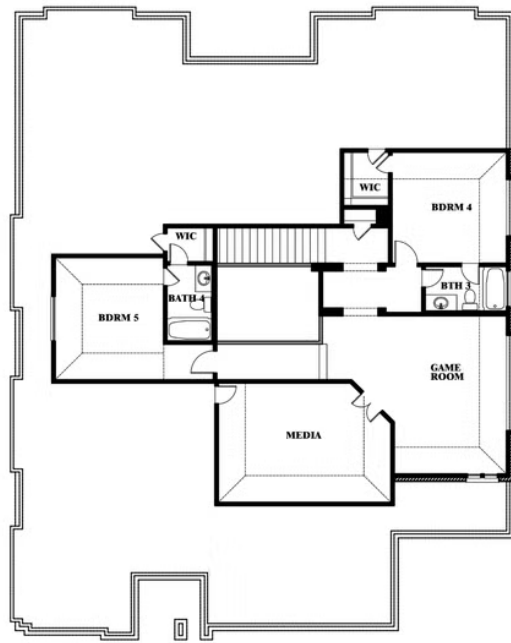

Primrose FE VI

GEORGETOWN AT KINGS FORT 60S
4102 BERRY LANE, KAUFMAN, TX 75142

Primrose FE VI