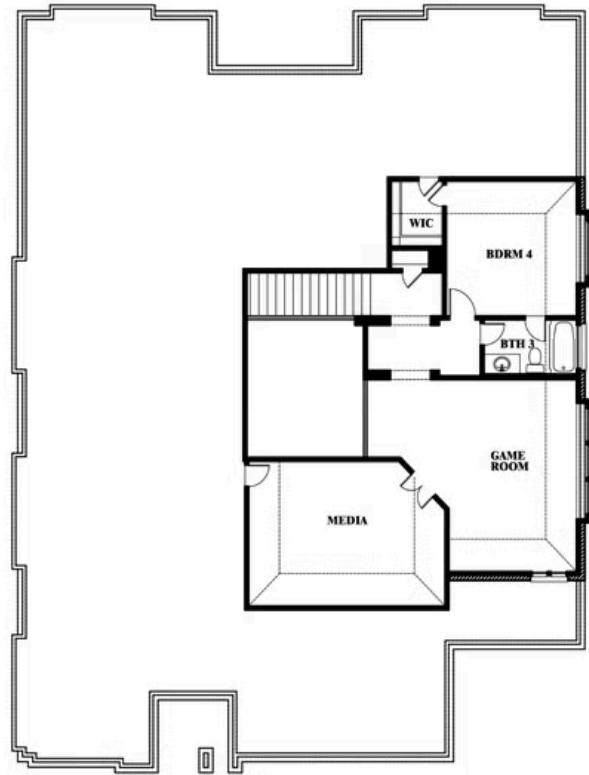

Primrose FE V

HOMES FROM
\$506,990

CLASSIC SERIES

GEORGETOWN AT KINGS FORT 60S

4102 BERRY LANE, KAUFMAN, TX 75142

3,733
SQUARE FEET

4
BEDROOMS

3.5
BATHROOMS

3
CAR GARAGE

ELEVATION A

ELEVATION B

ELEVATION B

ELEVATION C

ELEVATION C

Primrose FE V

GEORGETOWN AT KINGS FORT 60S
4102 BERRY LANE, KAUFMAN, TX 75142

Primrose FE V

This brochure is for general informational purposes and is to be used as a guide only. Changes may be made during the development process and floorplans, dimensions, fixtures, fittings, finishes and specifications are subject to change without notice. Window placement, balcony configuration, wardrobe sizes and living areas may vary slightly within each plan type. EQUAL HOUSING OPPORTUNITY