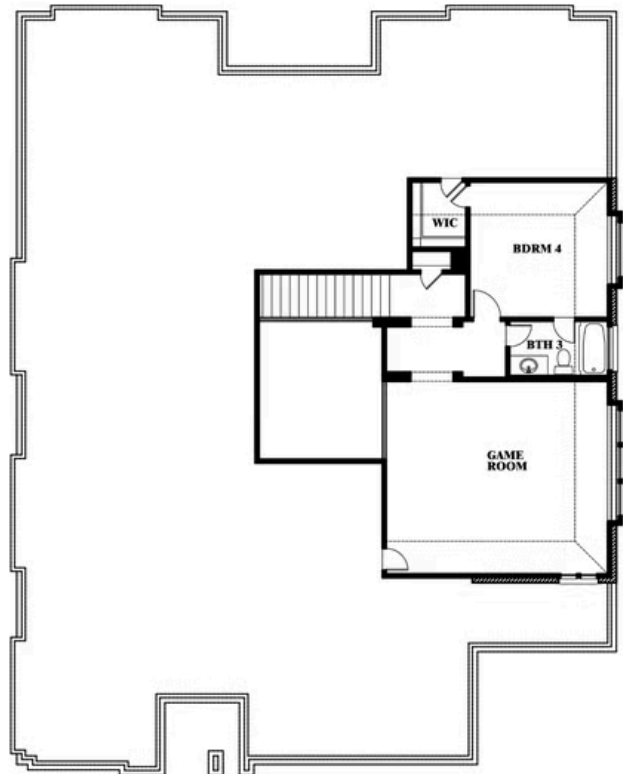

Primrose FE IV

HOMES FROM
\$496,990

CLASSIC SERIES

GEORGETOWN AT KINGS FORT 60S
4102 BERRY LANE, KAUFMAN, TX 75142

3,543
SQUARE FEET

4
BEDROOMS

3.5
BATHROOMS

3
CAR GARAGE

ELEVATION A

ELEVATION B

ELEVATION B

ELEVATION C

ELEVATION C

Document generated Mar 14, 2025. Prices, plans, square footage, features and materials are subject to change at any time without notice and vary among communities. Listed prices are for informational purposes only, are not binding, and do not create any contractual obligation(s). The price of any home is dependent on numerous factors, all of which are unique to a specific home, and is not guaranteed until specified in a binding contract. Pricing of elevations and additional optional beds/baths vary per plan. Some plans require a premium homesite. Please ask the Community Manager for details. Renderings of homes are artist concepts and may not reflect exact colors and materials.

Primrose FE IV

GEORGETOWN AT KINGS FORT 60S
4102 BERRY LANE, KAUFMAN, TX 75142

Primrose FE IV

This brochure is for general informational purposes and is to be used as a guide only. Changes may be made during the development process and floorplans, dimensions, fixtures, fittings, finishes and specifications are subject to change without notice. Window placement, balcony configuration, wardrobe sizes and living areas may vary slightly within each plan type. EQUAL HOUSING OPPORTUNITY