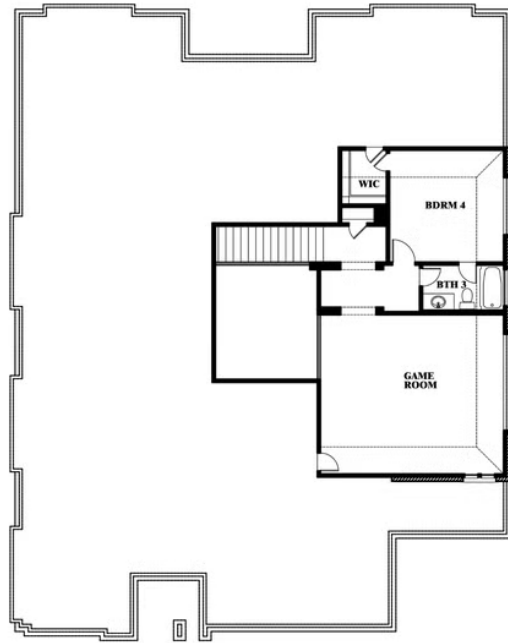

Primrose FE IV

GEORGETOWN AT KINGS FORT 60S
4102 BERRY LANE, KAUFMAN, TX 75142

Primrose FE IV