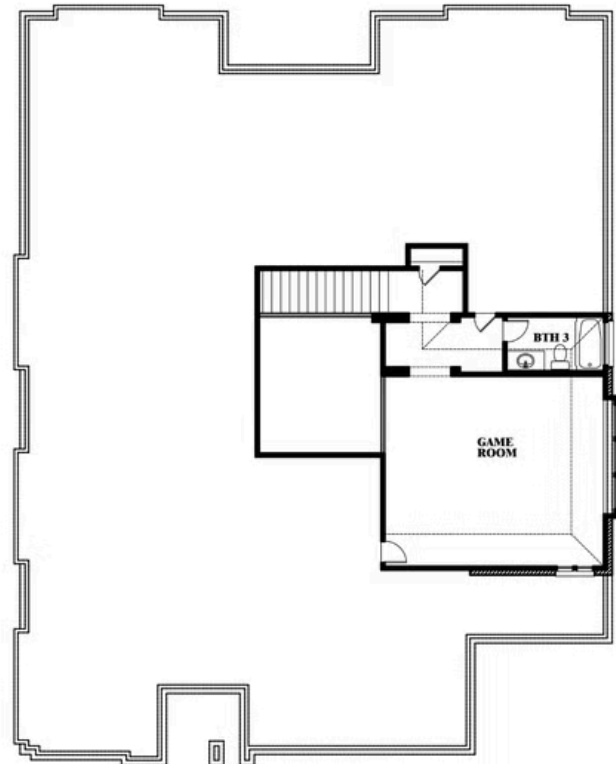

Primrose FE II

HOMES FROM
\$481,990

CLASSIC SERIES

GEORGETOWN AT KINGS FORT 60S

4102 BERRY LANE, KAUFMAN, TX 75142

3,336
SQUARE FEET

3
BEDROOMS

3.5
BATHROOMS

Primrose FE II

GEORGETOWN AT KINGS FORT 60S
4102 BERRY LANE, KAUFMAN, TX 75142

Primrose FE II

This brochure is for general informational purposes and is to be used as a guide only. Changes may be made during the development process and floorplans, dimensions, fixtures, fittings, finishes and specifications are subject to change without notice. Window placement, balcony configuration, wardrobe sizes and living areas may vary slightly within each plan type. **EQUAL HOUSING OPPORTUNITY**