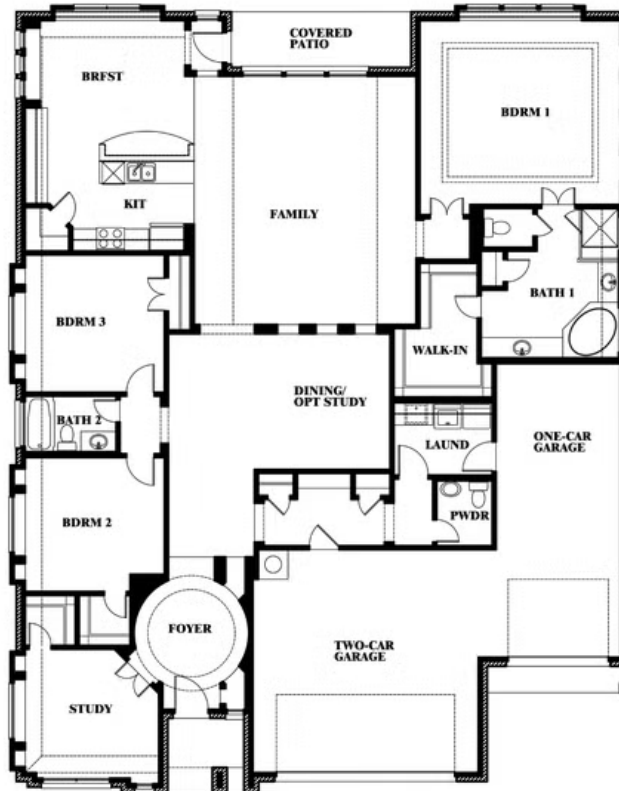

Primrose FE

HOMES FROM
\$449,990

CLASSIC SERIES

GEORGETOWN AT KINGS FORT 60S

4102 BERRY LANE, KAUFMAN, TX 75142

2,775
SQUARE FEET

3
BEDROOMS

2.5
BATHROOMS

Primrose FE

GEORGETOWN AT KINGS FORT 60S
4102 BERRY LANE, KAUFMAN, TX 75142

Primrose FE

This brochure is for general informational purposes and is to be used as a guide only. Changes may be made during the development process and floorplans, dimensions, fixtures, fittings, finishes and specifications are subject to change without notice. Window placement, balcony configuration, wardrobe sizes and living areas may vary slightly within each plan type. EQUAL HOUSING OPPORTUNITY