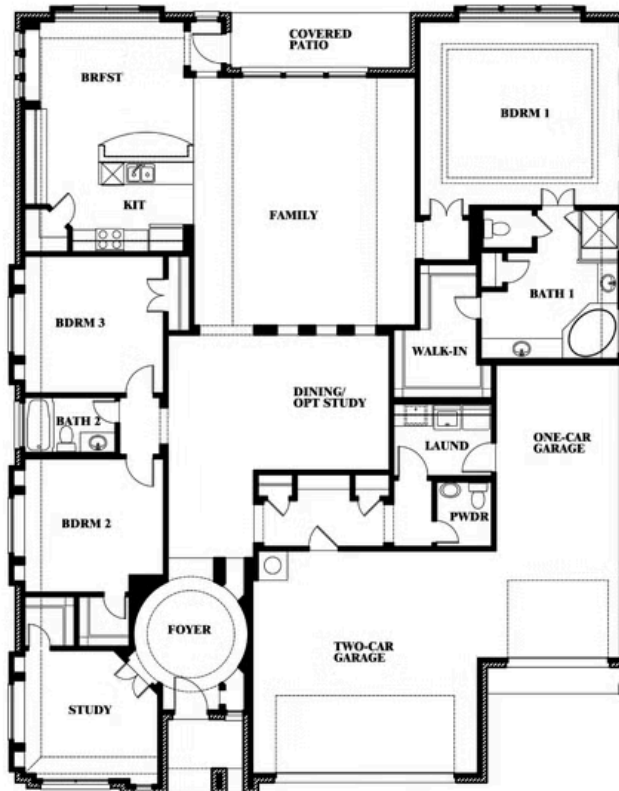

Primrose FE

HOMES FROM
\$449,990

CLASSIC SERIES

GEORGETOWN AT KINGS FORT 60S
4102 BERRY LANE, KAUFMAN, TX 75142

2,775
SQUARE FEET

3
BEDROOMS

2.5
BATHROOMS

3
CAR GARAGE

Primrose FE

GEORGETOWN AT KINGS FORT 60S
4102 BERRY LANE, KAUFMAN, TX 75142

Primrose FE

This brochure is for general informational purposes and is to be used as a guide only. Changes may be made during the development process and floorplans, dimensions, fixtures, fittings, finishes and specifications are subject to change without notice. Window placement, balcony configuration, wardrobe sizes and living areas may vary slightly within each plan type. EQUAL HOUSING OPPORTUNITY