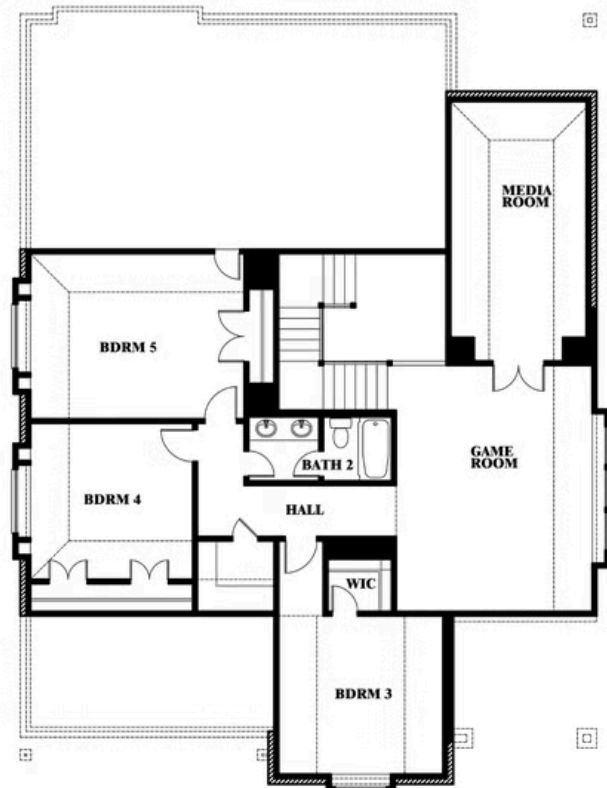

Magnolia II

HOMES FROM
\$442,990

CLASSIC SERIES

GEORGETOWN AT KINGS FORT 60S
4102 BERRY LANE, KAUFMAN, TX 75142

3,430
SQUARE FEET

4
BEDROOMS

2.5
BATHROOMS

2
CAR GARAGE

Magnolia II

GEORGETOWN AT KINGS FORT 60S
4102 BERRY LANE, KAUFMAN, TX 75142

MAGNOLIA II FLOOR PLAN

Magnolia II

This brochure is for general informational purposes and is to be used as a guide only. Changes may be made during the development process and floorplans, dimensions, fixtures, fittings, finishes and specifications are subject to change without notice. Window placement, balcony configuration, wardrobe sizes and living areas may vary slightly within each plan type. EQUAL HOUSING OPPORTUNITY