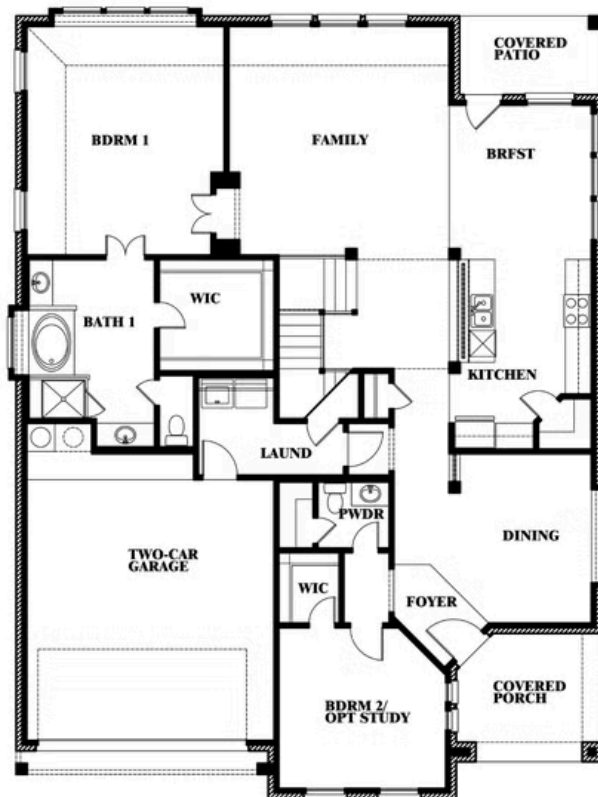

Magnolia II

HOMES FROM
\$442,990

CLASSIC SERIES

GEORGETOWN AT KINGS FORT 60S
4102 BERRY LANE, KAUFMAN, TX 75142

3,430
SQUARE FEET

4
BEDROOMS

2.5
BATHROOMS

2
CAR GARAGE

Magnolia II

GEORGETOWN AT KINGS FORT 60S
4102 BERRY LANE, KAUFMAN, TX 75142

MAGNOLIA II FLOOR PLAN

Magnolia II

This brochure is for general informational purposes and is to be used as a guide only. Changes may be made during the development process and floorplans, dimensions, fixtures, fittings, finishes and specifications are subject to change without notice. Window placement, balcony configuration, wardrobe sizes and living areas may vary slightly within each plan type. EQUAL HOUSING OPPORTUNITY