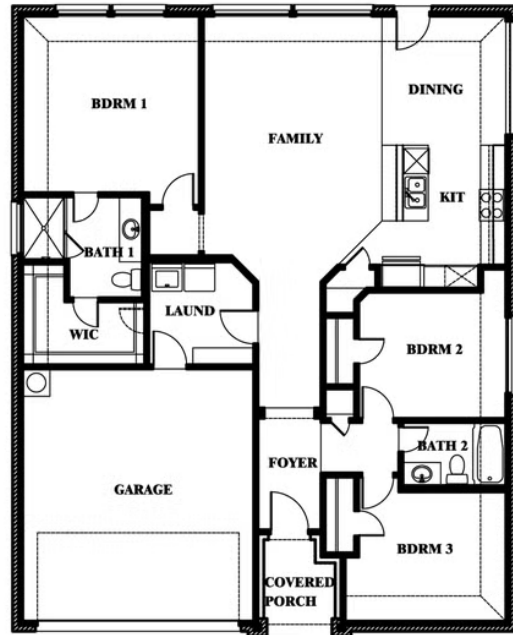

Laurel

GEORGETOWN AT KINGS FORT 60S
4102 BERRY LANE, KAUFMAN, TX 75142

Laurel