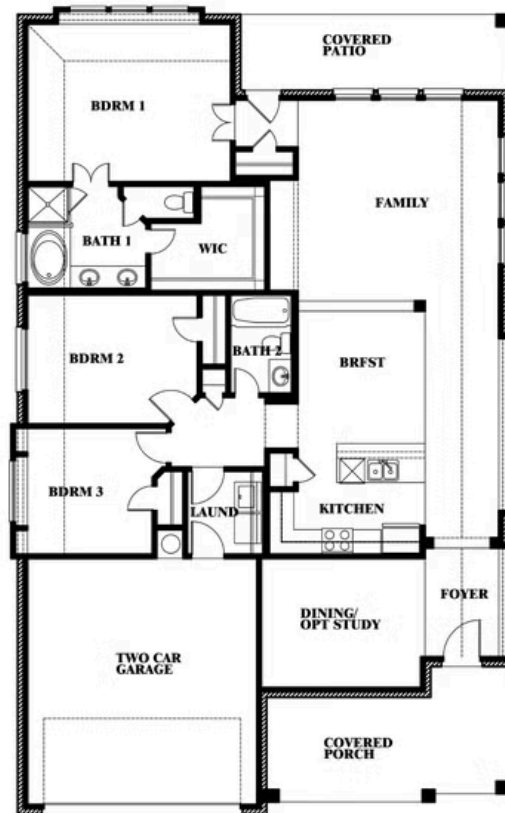

Dogwood

HOMES FROM
\$350,990

CLASSIC SERIES

GEORGETOWN AT KINGS FORT 60S
4102 BERRY LANE, KAUFMAN, TX 75142

1,840
SQUARE FEET

3
BEDROOMS

2.0
BATHROOMS

2
CAR GARAGE

Dogwood

GEORGETOWN AT KINGS FORT 60S
4102 BERRY LANE, KAUFMAN, TX 75142

Dogwood

This brochure is for general informational purposes and is to be used as a guide only. Changes may be made during the development process and floorplans, dimensions, fixtures, fittings, finishes and specifications are subject to change without notice. Window placement, balcony configuration, wardrobe sizes and living areas may vary slightly within each plan type. EQUAL HOUSING OPPORTUNITY