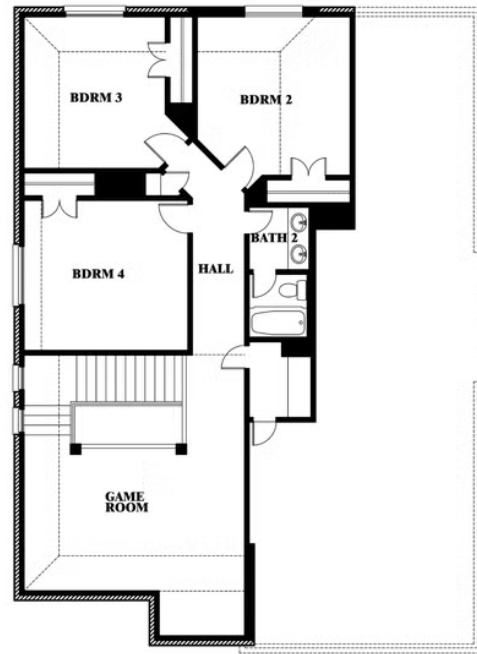

Dewberry

GEORGETOWN AT KINGS FORT 60S
4102 BERRY LANE, KAUFMAN, TX 75142

Dewberry