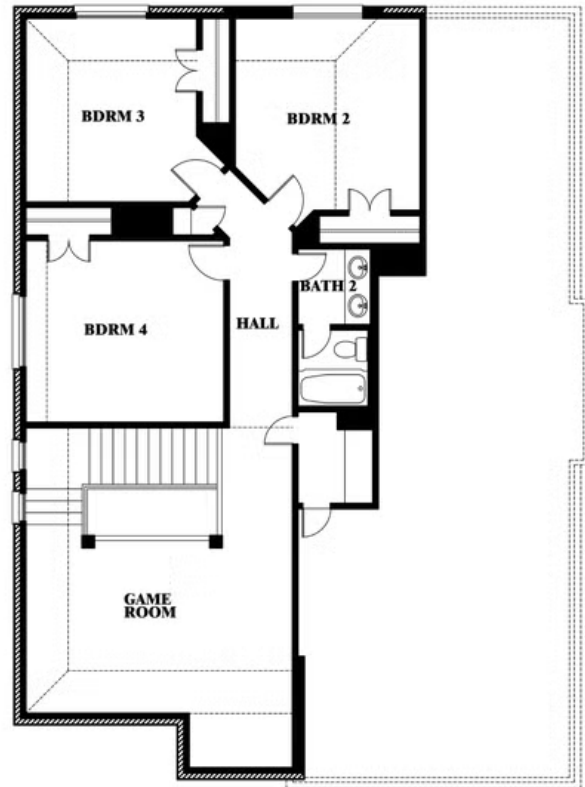

Dewberry

GEORGETOWN AT KINGS FORT 60S
4102 BERRY LANE, KAUFMAN, TX 75142

Dewberry

This brochure is for general informational purposes and is to be used as a guide only. Changes may be made during the development process and floorplans, dimensions, fixtures, fittings, finishes and specifications are subject to change without notice. Window placement, balcony configuration, wardrobe sizes and living areas may vary slightly within each plan type. EQUAL HOUSING OPPORTUNITY