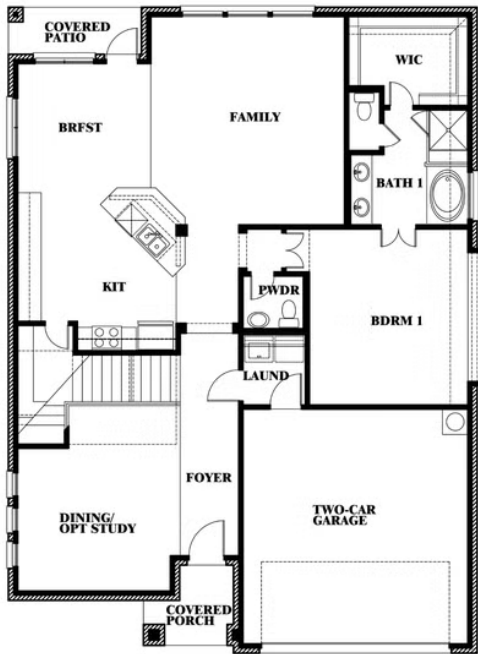

Dewberry

GEORGETOWN AT KINGS FORT 60S
4102 BERRY LANE, KAUFMAN, TX 75142

Dewberry