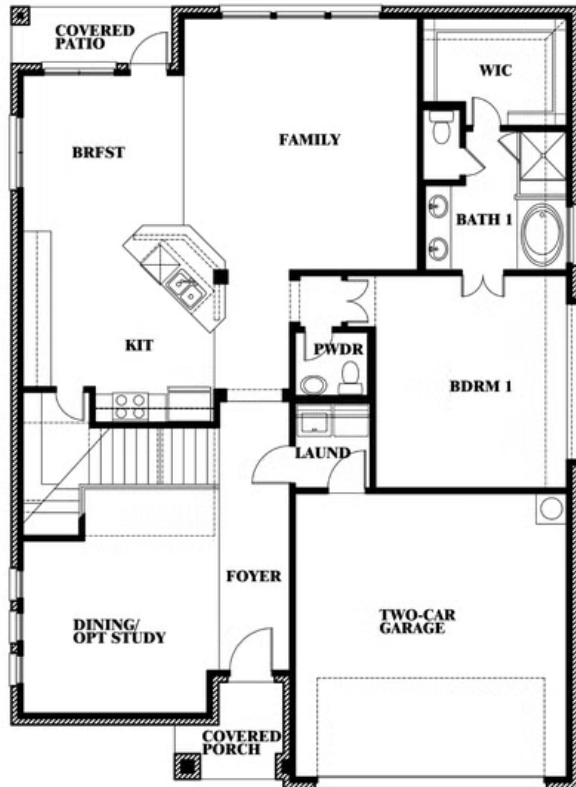

Dewberry

CLASSIC SERIES

GEORGETOWN AT KINGS FORT 60S

4102 BERRY LANE, KAUFMAN, TX 75142

HOMES FROM
\$405,990

2,820
SQUARE FEET

4
BEDROOMS

2.5
BATHROOMS

Dewberry

GEORGETOWN AT KINGS FORT 60S
4102 BERRY LANE, KAUFMAN, TX 75142

Dewberry

This brochure is for general informational purposes and is to be used as a guide only. Changes may be made during the development process and floorplans, dimensions, fixtures, fittings, finishes and specifications are subject to change without notice. Window placement, balcony configuration, wardrobe sizes and living areas may vary slightly within each plan type. EQUAL HOUSING OPPORTUNITY