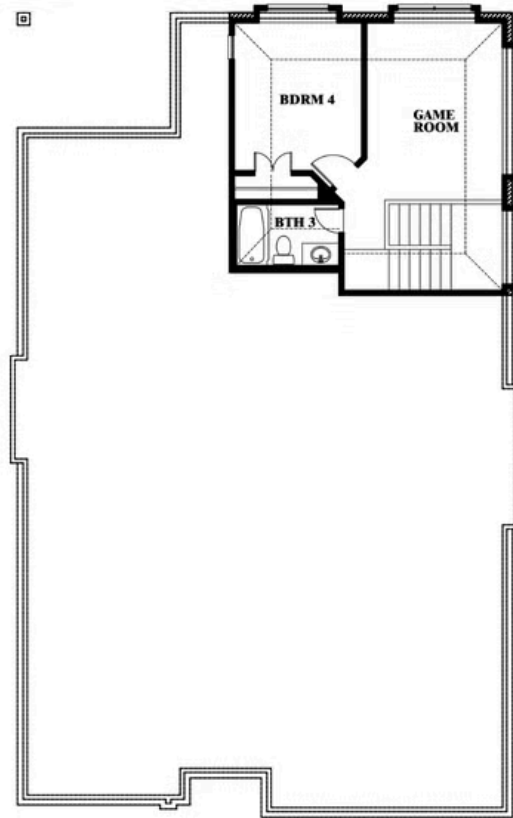

Cypress II

GEORGETOWN AT KINGS FORT 60S
4102 BERRY LANE, KAUFMAN, TX 75142

Cypress II

This brochure is for general informational purposes and is to be used as a guide only. Changes may be made during the development process and floorplans, dimensions, fixtures, fittings, finishes and specifications are subject to change without notice. Window placement, balcony configuration, wardrobe sizes and living areas may vary slightly within each plan type. EQUAL HOUSING OPPORTUNITY

Document generated Mar 14, 2025. Prices, plans, square footage, features and materials are subject to change at any time without notice and vary among communities. Listed prices are for informational purposes only, are not binding, and do not create any contractual obligation(s). The price of any home is dependent on numerous factors, all of which are unique to a specific home, and is not guaranteed until specified in a binding contract. Pricing of elevations and additional optional beds/baths vary per plan. Some plans require a premium homesite. Please ask the Community Manager for details. Renderings of homes are artist concepts and may not reflect exact colors and materials.