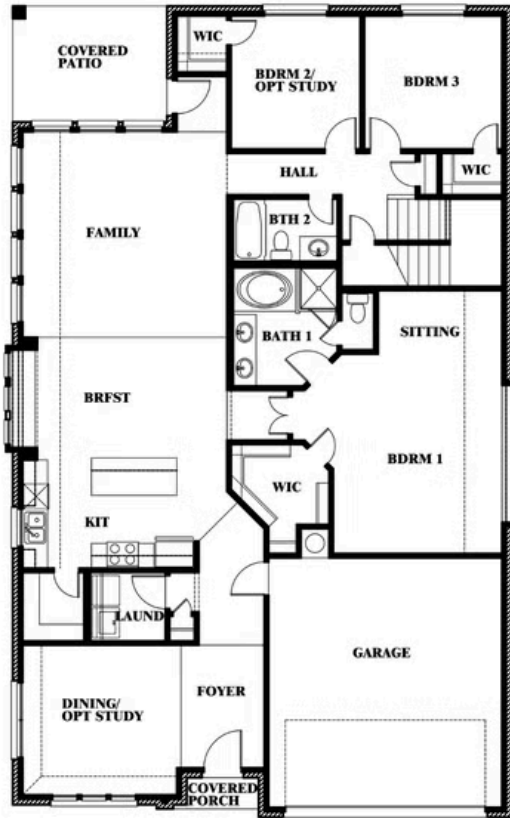

Cypress II

GEORGETOWN AT KINGS FORT 60S
4102 BERRY LANE, KAUFMAN, TX 75142

Cypress II

This brochure is for general informational purposes and is to be used as a guide only. Changes may be made during the development process and floorplans, dimensions, fixtures, fittings, finishes and specifications are subject to change without notice. Window placement, balcony configuration, wardrobe sizes and living areas may vary slightly within each plan type. EQUAL HOUSING OPPORTUNITY

Document generated Mar 14, 2025. Prices, plans, square footage, features and materials are subject to change at any time without notice and vary among communities. Listed prices are for informational purposes only, are not binding, and do not create any contractual obligation(s). The price of any home is dependent on numerous factors, all of which are unique to a specific home, and is not guaranteed until specified in a binding contract. Pricing of elevations and additional optional beds/baths vary per plan. Some plans require a premium homesite. Please ask the Community Manager for details. Renderings of homes are artist concepts and may not reflect exact colors and materials.