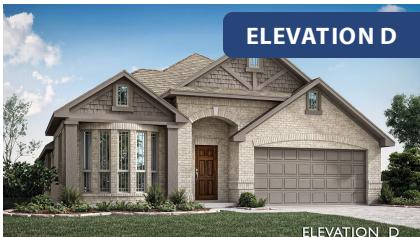

## GEORGETOWN AT KINGS FORT 60S

4102 BERRY LANE, KAUFMAN, TX 75142

HOMES FROM  
**\$357,990**

**2,038**  
SQUARE FEET

**4**  
BEDROOMS

**2.0**  
BATHROOMS

**2**  
CAR GARAGE

Document generated Nov 21, 2024. Prices, plans, square footage, features and materials are subject to change at any time without notice and vary among communities. Listed prices are for informational purposes only, are not binding, and do not create any contractual obligation(s). The price of any home is dependent on numerous factors, all of which are unique to a specific home, and is not guaranteed until specified in a binding contract. Pricing of elevations and additional optional beds/baths vary per plan. Some plans require a premium homesite. Please ask the Community Manager for details. Renderings of homes are artist concepts and may not reflect exact colors and materials.

# Cypress

**GEORGETOWN AT KINGS FORT 60S**  
4102 BERRY LANE, KAUFMAN, TX 75142