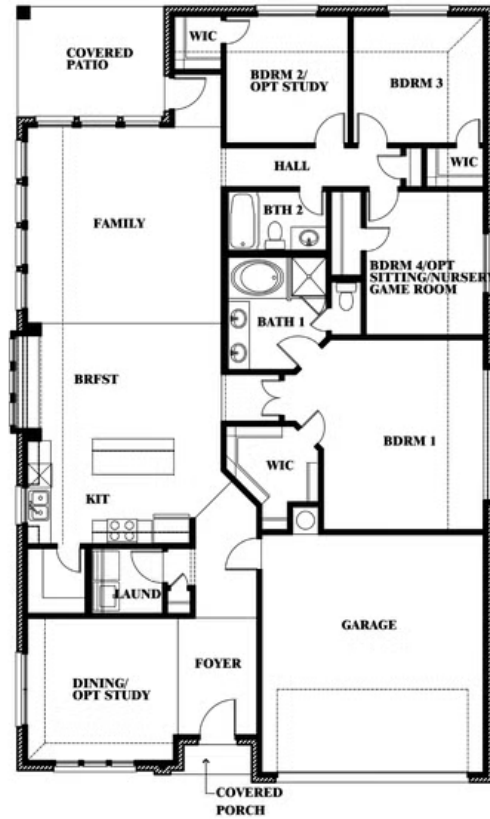

Cypress

GEORGETOWN AT KINGS FORT 60S
4102 BERRY LANE, KAUFMAN, TX 75142

Cypress

This brochure is for general informational purposes and is to be used as a guide only. Changes may be made during the development process and floorplans, dimensions, fixtures, fittings, finishes and specifications are subject to change without notice. Window placement, balcony configuration, wardrobe sizes and living areas may vary slightly within each plan type. EQUAL HOUSING OPPORTUNITY

Document generated Nov 21, 2024. Prices, plans, square footage, features and materials are subject to change at any time without notice and vary among communities. Listed prices are for informational purposes only, are not binding, and do not create any contractual obligation(s). The price of any home is dependent on numerous factors, all of which are unique to a specific home, and is not guaranteed until specified in a binding contract. Pricing of elevations and additional optional beds/baths vary per plan. Some plans require a premium homesite. Please ask the Community Manager for details. Renderings of homes are artist concepts and may not reflect exact colors and materials.