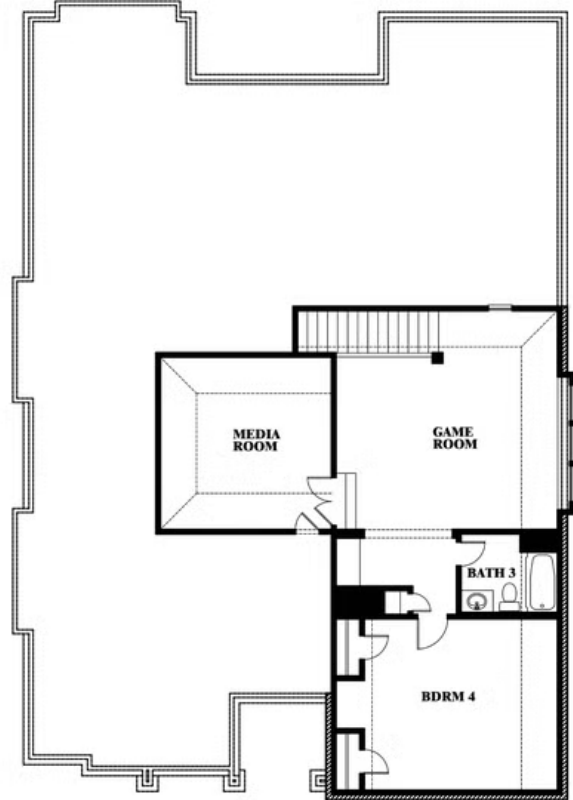

Carolina IV

GEORGETOWN AT KINGS FORT 60S
4102 BERRY LANE, KAUFMAN, TX 75142

Carolina IV

This brochure is for general informational purposes and is to be used as a guide only. Changes may be made during the development process and floorplans, dimensions, fixtures, fittings, finishes and specifications are subject to change without notice. Window placement, balcony configuration, wardrobe sizes and living areas may vary slightly within each plan type. EQUAL HOUSING OPPORTUNITY