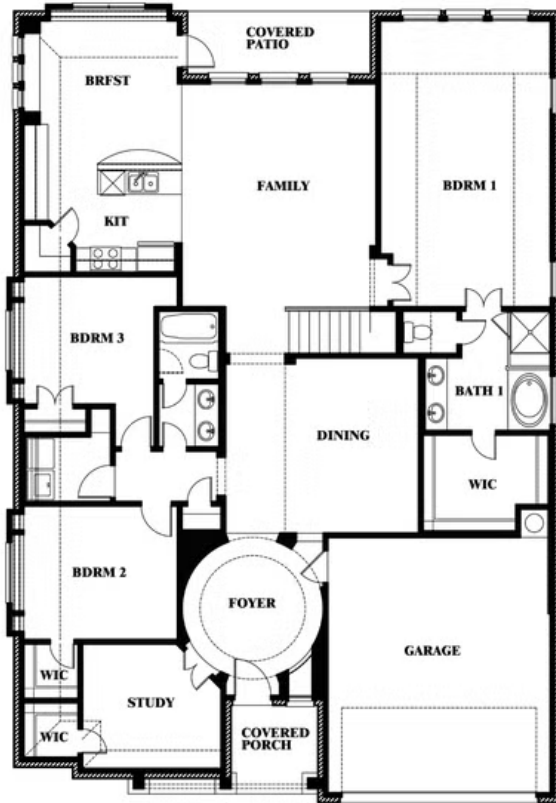

Carolina IV

GEORGETOWN AT KINGS FORT 60S
4102 BERRY LANE, KAUFMAN, TX 75142

Carolina IV

This brochure is for general informational purposes and is to be used as a guide only. Changes may be made during the development process and floorplans, dimensions, fixtures, fittings, finishes and specifications are subject to change without notice. Window placement, balcony configuration, wardrobe sizes and living areas may vary slightly within each plan type. EQUAL HOUSING OPPORTUNITY