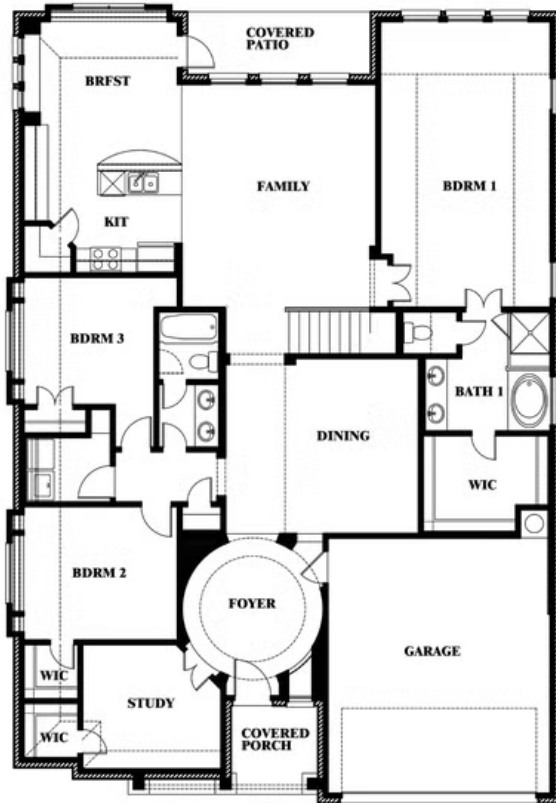

3.0
BATHROOMS

2
CAR GARAGE

ELEVATION AS

ELEVATION A

ELEVATION A

ELEVATION C

ELEVATION C

ELEVATION D

Carolina III

GEORGETOWN AT KINGS FORT 60S
4102 BERRY LANE, KAUFMAN, TX 75142

Carolina III

This brochure is for general informational purposes and is to be used as a guide only. Changes may be made during the development process and floorplans, dimensions, fixtures, fittings, finishes and specifications are subject to change without notice. Window placement, balcony configuration, wardrobe sizes and living areas may vary slightly within each plan type. EQUAL HOUSING OPPORTUNITY