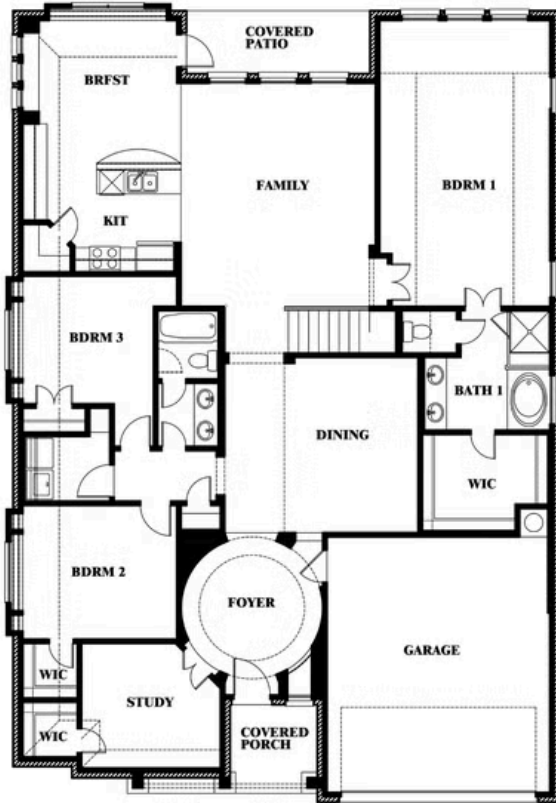

Carolina III

HOMES FROM
\$427,990

CLASSIC SERIES

GEORGETOWN AT KINGS FORT 60S

4102 BERRY LANE, KAUFMAN, TX 75142

3,067
SQUARE FEET

4
BEDROOMS

3.0
BATHROOMS

2
CAR GARAGE

Document generated Mar 14, 2025. Prices, plans, square footage, features and materials are subject to change at any time without notice and vary among communities. Listed prices are for informational purposes only, are not binding, and do not create any contractual obligation(s). The price of any home is dependent on numerous factors, all of which are unique to a specific home, and is not guaranteed until specified in a binding contract. Pricing of elevations and additional optional beds/baths vary per plan. Some plans require a premium homesite. Please ask the Community Manager for details. Renderings of homes are artist concepts and may not reflect exact colors and materials.

Carolina III

GEORGETOWN AT KINGS FORT 60S
4102 BERRY LANE, KAUFMAN, TX 75142

Carolina III

This brochure is for general informational purposes and is to be used as a guide only. Changes may be made during the development process and floorplans, dimensions, fixtures, fittings, finishes and specifications are subject to change without notice. Window placement, balcony configuration, wardrobe sizes and living areas may vary slightly within each plan type. EQUAL HOUSING OPPORTUNITY