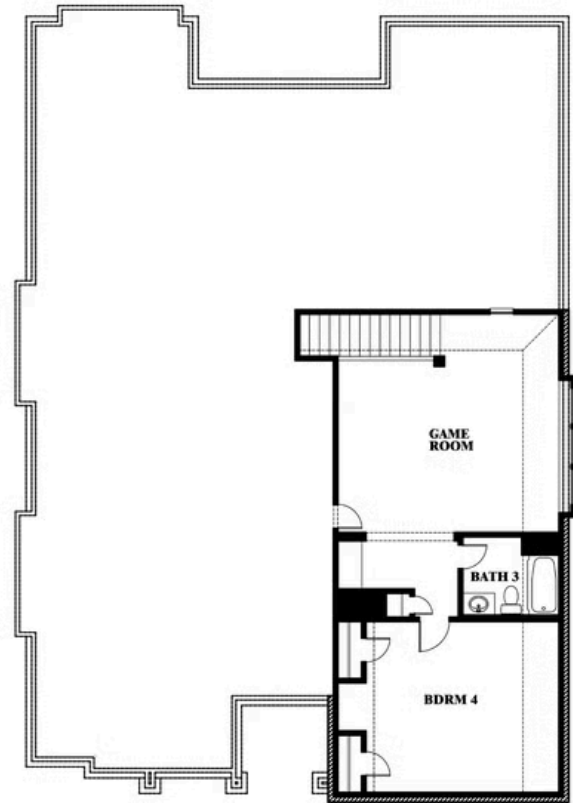

Carolina III

HOMES FROM
\$427,990

CLASSIC SERIES

GEORGETOWN AT KINGS FORT 60S

4102 BERRY LANE, KAUFMAN, TX 75142

3,067
SQUARE FEET

4
BEDROOMS

3.0
BATHROOMS

Carolina III

GEORGETOWN AT KINGS FORT 60S
4102 BERRY LANE, KAUFMAN, TX 75142

Carolina III

This brochure is for general informational purposes and is to be used as a guide only. Changes may be made during the development process and floorplans, dimensions, fixtures, fittings, finishes and specifications are subject to change without notice. Window placement, balcony configuration, wardrobe sizes and living areas may vary slightly within each plan type. EQUAL HOUSING OPPORTUNITY