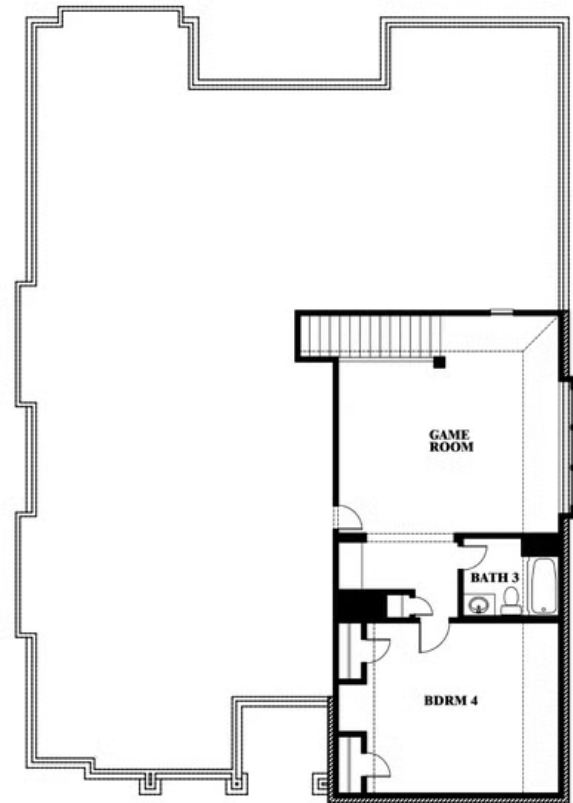

3.0
BATHROOMS

2
CAR GARAGE

ELEVATION AS

ELEVATION A

ELEVATION A

ELEVATION C

ELEVATION C

ELEVATION D

Carolina III

GEORGETOWN AT KINGS FORT 60S
4102 BERRY LANE, KAUFMAN, TX 75142

Carolina III

This brochure is for general informational purposes and is to be used as a guide only. Changes may be made during the development process and floorplans, dimensions, fixtures, fittings, finishes and specifications are subject to change without notice. Window placement, balcony configuration, wardrobe sizes and living areas may vary slightly within each plan type. EQUAL HOUSING OPPORTUNITY