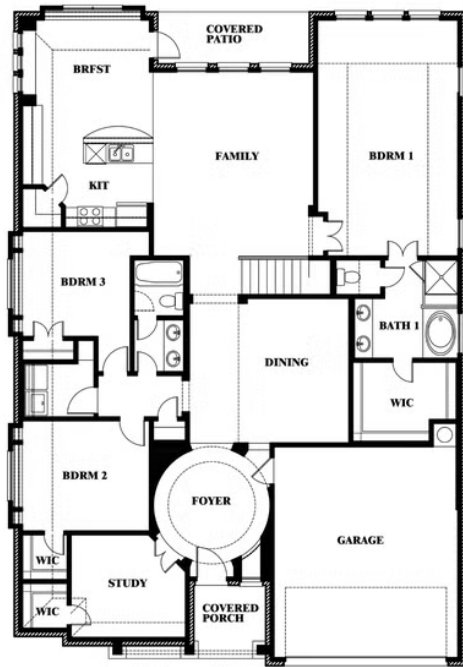

Carolina III

GEORGETOWN AT KINGS FORT 60S
4102 BERRY LANE, KAUFMAN, TX 75142

Carolina III