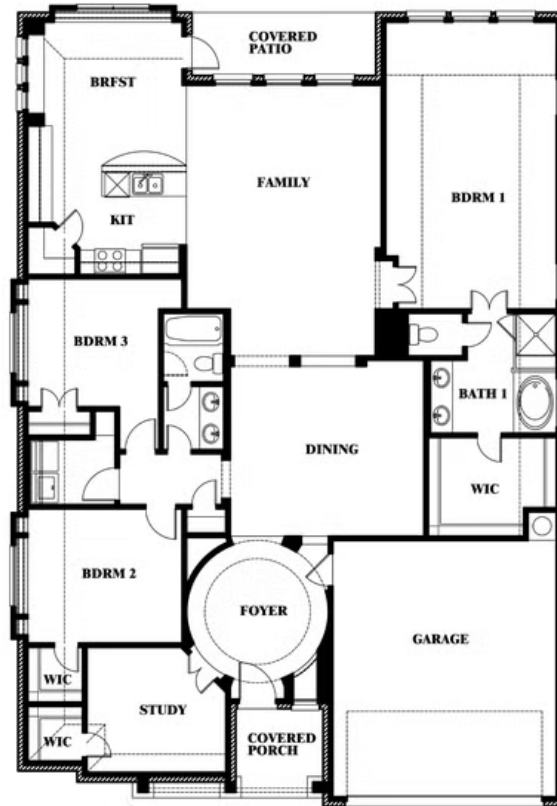

Carolina

CLASSIC SERIES

GEORGETOWN AT KINGS FORT 60S

4102 BERRY LANE, KAUFMAN, TX 75142

HOMES FROM

\$380,990

2,313
SQUARE FEET

3
BEDROOMS

2.0
BATHROOMS

2
CAR GARAGE

Carolina

GEORGETOWN AT KINGS FORT 60S
4102 BERRY LANE, KAUFMAN, TX 75142

Carolina

This brochure is for general informational purposes and is to be used as a guide only. Changes may be made during the development process and floorplans, dimensions, fixtures, fittings, finishes and specifications are subject to change without notice. Window placement, balcony configuration, wardrobe sizes and living areas may vary slightly within each plan type. EQUAL HOUSING OPPORTUNITY