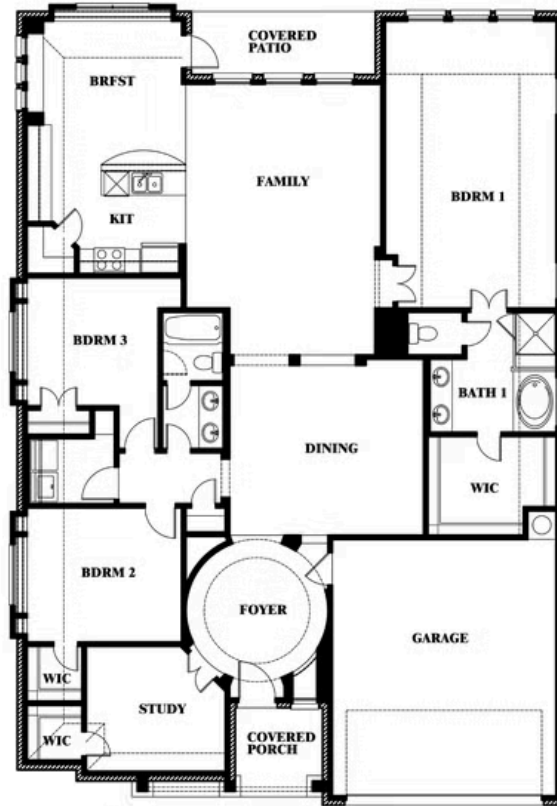

Carolina

HOMES FROM
\$380,990

CLASSIC SERIES

GEORGETOWN AT KINGS FORT 60S

4102 BERRY LANE, KAUFMAN, TX 75142

2,313
SQUARE FEET

3
BEDROOMS

2.0
BATHROOMS

Carolina

GEORGETOWN AT KINGS FORT 60S
4102 BERRY LANE, KAUFMAN, TX 75142

Carolina

This brochure is for general informational purposes and is to be used as a guide only. Changes may be made during the development process and floorplans, dimensions, fixtures, fittings, finishes and specifications are subject to change without notice. Window placement, balcony configuration, wardrobe sizes and living areas may vary slightly within each plan type. EQUAL HOUSING OPPORTUNITY