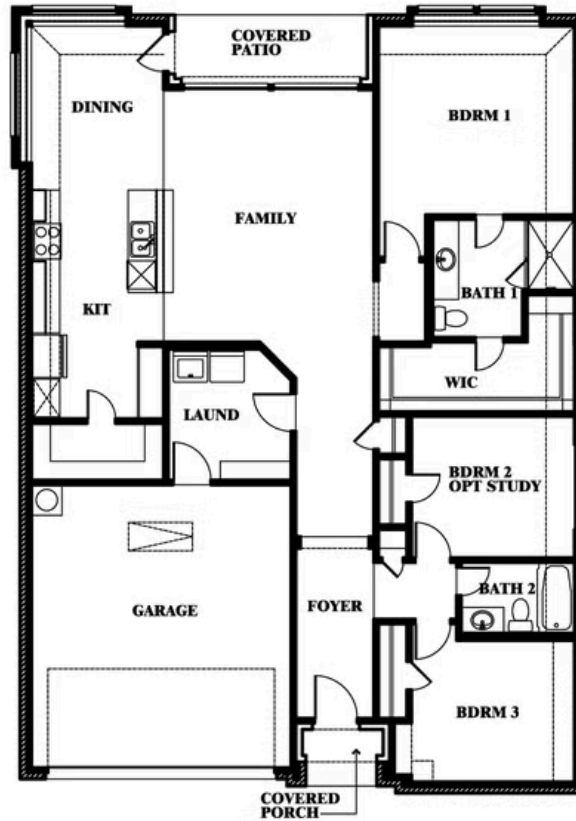

Camellia

HOMES FROM
\$336,990

ELEMENTS SERIES

GEORGETOWN AT KINGS FORT 60S
4102 BERRY LANE, KAUFMAN, TX 75142

1,672
SQUARE FEET

3
BEDROOMS

2.0
BATHROOMS

2
CAR GARAGE

Camellia

GEORGETOWN AT KINGS FORT 60S
4102 BERRY LANE, KAUFMAN, TX 75142

Camellia

This brochure is for general informational purposes and is to be used as a guide only. Changes may be made during the development process and floorplans, dimensions, fixtures, fittings, finishes and specifications are subject to change without notice. Window placement, balcony configuration, wardrobe sizes and living areas may vary slightly within each plan type. EQUAL HOUSING OPPORTUNITY