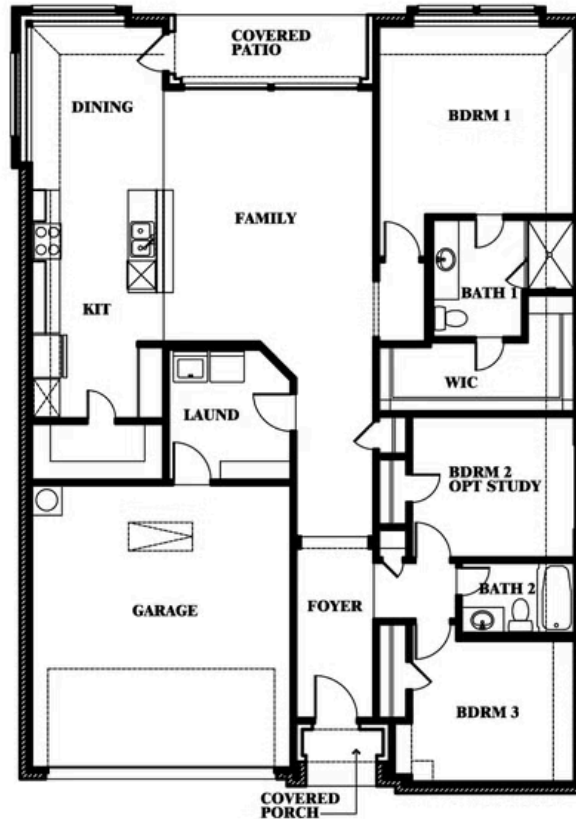

# Camellia

HOMES FROM  
**\$336,990**

ELEMENTS SERIES

**GEORGETOWN AT KINGS FORT 60S**  
4102 BERRY LANE, KAUFMAN, TX 75142

**1,672**  
SQUARE FEET

**3**  
BEDROOMS

**2.0**  
BATHROOMS

**2**  
CAR GARAGE

# Camellia

GEORGETOWN AT KINGS FORT 60S  
4102 BERRY LANE, KAUFMAN, TX 75142

Camellia

This brochure is for general informational purposes and is to be used as a guide only. Changes may be made during the development process and floorplans, dimensions, fixtures, fittings, finishes and specifications are subject to change without notice. Window placement, balcony configuration, wardrobe sizes and living areas may vary slightly within each plan type. EQUAL HOUSING OPPORTUNITY