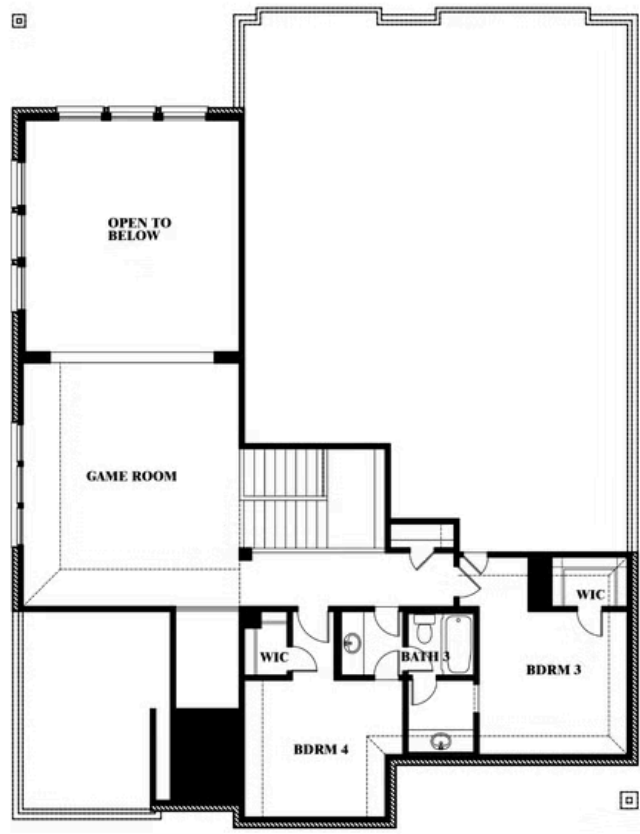

Bellflower

HOMES FROM
\$464,990

CLASSIC SERIES

GEORGETOWN AT KINGS FORT 60S

4102 BERRY LANE, KAUFMAN, TX 75142

3,527
SQUARE FEET

4
BEDROOMS

3.5
BATHROOMS

2
CAR GARAGE

ELEVATION D

ELEVATION A

ELEVATION A

ELEVATION AS

ELEVATION AS

ELEVATION B

ELEVATION B

Bellflower

GEORGETOWN AT KINGS FORT 60S
4102 BERRY LANE, KAUFMAN, TX 75142

BELLFLOWER FLOOR PLAN

Bellflower

This brochure is for general informational purposes and is to be used as a guide only. Changes may be made during the development process and floorplans, dimensions, fixtures, fittings, finishes and specifications are subject to change without notice. Window placement, balcony configuration, wardrobe sizes and living areas may vary slightly within each plan type. EQUAL HOUSING OPPORTUNITY