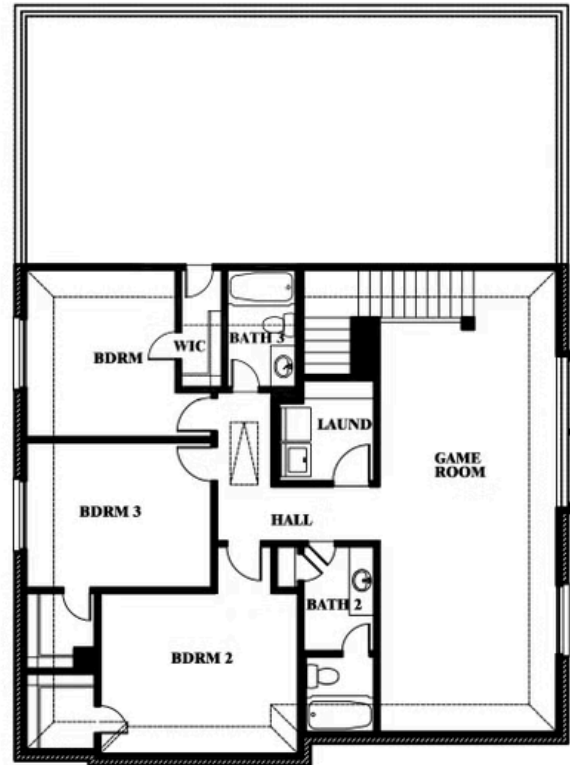

EQUAL HOUSING OPPORTUNITY

Woodrose

GEORGETOWN AT KINGS FORT 50S

4102 BERRY LANE, KAUFMAN, TX 75142

Woodrose Opt. Bed 6 & Bath 4 Downstairs

This brochure is for general informational purposes and is to be used as a guide only. Changes may be made during the development process and floorplans, dimensions, fixtures, fittings, finishes and specifications are subject to change without notice. Window placement, balcony configuration, wardrobe sizes and living areas may vary slightly within each plan type. EQUAL HOUSING OPPORTUNITY

EQUAL HOUSING OPPORTUNITY

Woodrose

GEORGETOWN AT KINGS FORT 50S

4102 BERRY LANE, KAUFMAN, TX 75142

Woodrose Opt. Bath 3 Upstairs

This brochure is for general informational purposes and is to be used as a guide only. Changes may be made during the development process and floorplans, dimensions, fixtures, fittings, finishes and specifications are subject to change without notice. Window placement, balcony configuration, wardrobe sizes and living areas may vary slightly within each plan type. EQUAL HOUSING OPPORTUNITY