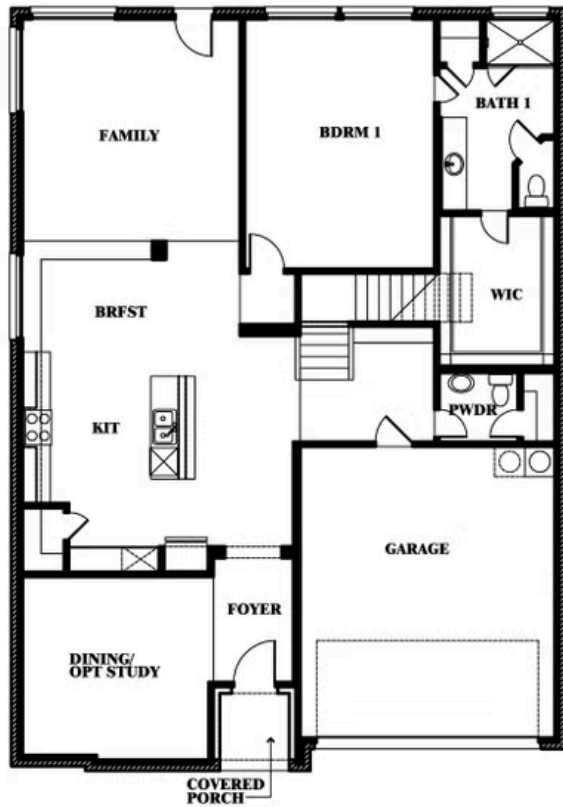

EQUAL HOUSING OPPORTUNITY

Woodrose

GEORGETOWN AT KINGS FORT 50S

4102 BERRY LANE, KAUFMAN, TX 75142

Woodrose Opt. Media Room

This brochure is for general informational purposes and is to be used as a guide only. Changes may be made during the development process and floorplans, dimensions, fixtures, fittings, finishes and specifications are subject to change without notice. Window placement, balcony configuration, wardrobe sizes and living areas may vary slightly within each plan type. EQUAL HOUSING OPPORTUNITY

EQUAL HOUSING OPPORTUNITY

Woodrose

GEORGETOWN AT KINGS FORT 50S

4102 BERRY LANE, KAUFMAN, TX 75142

Woodrose Opt. Bed 5 & Bath 3

This brochure is for general informational purposes and is to be used as a guide only. Changes may be made during the development process and floorplans, dimensions, fixtures, fittings, finishes and specifications are subject to change without notice. Window placement, balcony configuration, wardrobe sizes and living areas may vary slightly within each plan type. EQUAL HOUSING OPPORTUNITY

EQUAL HOUSING OPPORTUNITY

Woodrose

GEORGETOWN AT KINGS FORT 50S

4102 BERRY LANE, KAUFMAN, TX 75142

Woodrose Opt. Bed 6 & Bath 4 Downstairs

This brochure is for general informational purposes and is to be used as a guide only. Changes may be made during the development process and floorplans, dimensions, fixtures, fittings, finishes and specifications are subject to change without notice. Window placement, balcony configuration, wardrobe sizes and living areas may vary slightly within each plan type. EQUAL HOUSING OPPORTUNITY