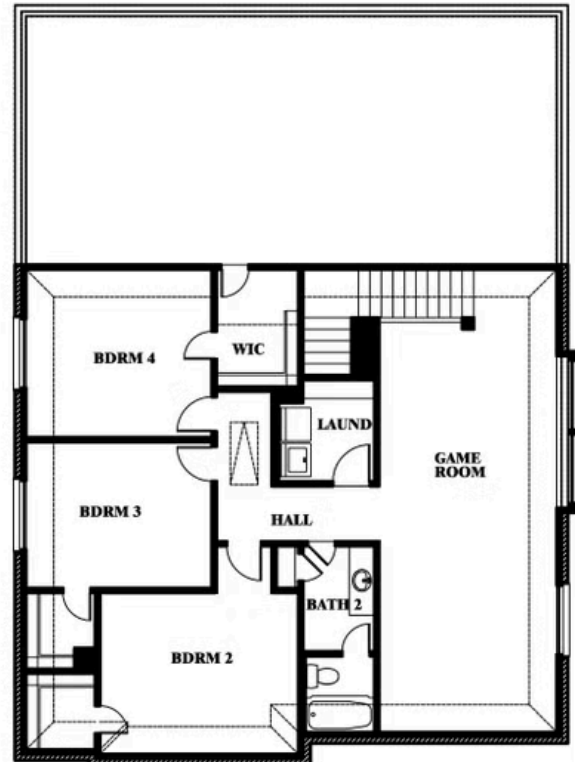

EQUAL HOUSING OPPORTUNITY

Woodrose

GEORGETOWN AT KINGS FORT 50S

4102 BERRY LANE, KAUFMAN, TX 75142

Woodrose Opt. Bed 5 & Bath 3

This brochure is for general informational purposes and is to be used as a guide only. Changes may be made during the development process and floorplans, dimensions, fixtures, fittings, finishes and specifications are subject to change without notice. Window placement, balcony configuration, wardrobe sizes and living areas may vary slightly within each plan type. EQUAL HOUSING OPPORTUNITY

EQUAL HOUSING OPPORTUNITY

Woodrose

GEORGETOWN AT KINGS FORT 50S

4102 BERRY LANE, KAUFMAN, TX 75142

Woodrose Opt. Bed 6 & Bath 4 Downstairs

This brochure is for general informational purposes and is to be used as a guide only. Changes may be made during the development process and floorplans, dimensions, fixtures, fittings, finishes and specifications are subject to change without notice. Window placement, balcony configuration, wardrobe sizes and living areas may vary slightly within each plan type. EQUAL HOUSING OPPORTUNITY

EQUAL HOUSING OPPORTUNITY

Woodrose

GEORGETOWN AT KINGS FORT 50S

4102 BERRY LANE, KAUFMAN, TX 75142

Woodrose Opt. Bath 3 Upstairs

This brochure is for general informational purposes and is to be used as a guide only. Changes may be made during the development process and floorplans, dimensions, fixtures, fittings, finishes and specifications are subject to change without notice. Window placement, balcony configuration, wardrobe sizes and living areas may vary slightly within each plan type. EQUAL HOUSING OPPORTUNITY