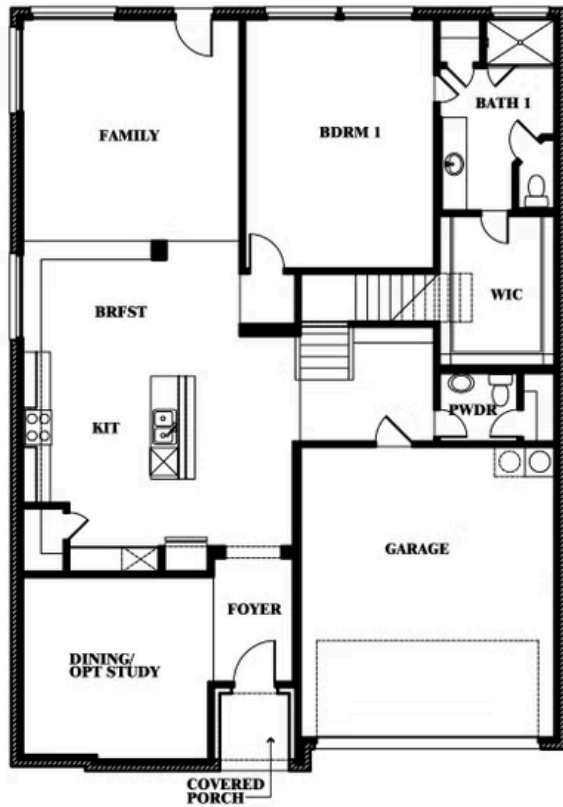

EQUAL HOUSING OPPORTUNITY

Woodrose

GEORGETOWN AT KINGS FORT 50S

4102 BERRY LANE, KAUFMAN, TX 75142

Woodrose Opt. Bed 5 & Bath 3

This brochure is for general informational purposes and is to be used as a guide only. Changes may be made during the development process and floorplans, dimensions, fixtures, fittings, finishes and specifications are subject to change without notice. Window placement, balcony configuration, wardrobe sizes and living areas may vary slightly within each plan type. EQUAL HOUSING OPPORTUNITY

EQUAL HOUSING OPPORTUNITY

Woodrose

GEORGETOWN AT KINGS FORT 50S

4102 BERRY LANE, KAUFMAN, TX 75142

Woodrose Opt. Bed 6 & Bath 4 Downstairs

This brochure is for general informational purposes and is to be used as a guide only. Changes may be made during the development process and floorplans, dimensions, fixtures, fittings, finishes and specifications are subject to change without notice. Window placement, balcony configuration, wardrobe sizes and living areas may vary slightly within each plan type. EQUAL HOUSING OPPORTUNITY

EQUAL HOUSING OPPORTUNITY

Woodrose

GEORGETOWN AT KINGS FORT 50S

4102 BERRY LANE, KAUFMAN, TX 75142

Woodrose Opt. Bath 3 Upstairs

This brochure is for general informational purposes and is to be used as a guide only. Changes may be made during the development process and floorplans, dimensions, fixtures, fittings, finishes and specifications are subject to change without notice. Window placement, balcony configuration, wardrobe sizes and living areas may vary slightly within each plan type. EQUAL HOUSING OPPORTUNITY