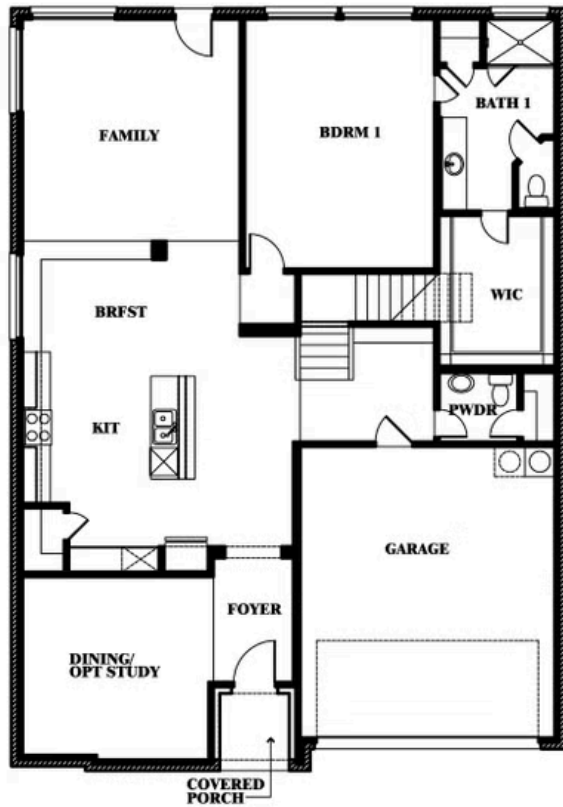

Woodrose

GEORGETOWN AT KINGS FORT 50S

4102 BERRY LANE, KAUFMAN, TX 75142

Woodrose

This brochure is for general informational purposes and is to be used as a guide only. Changes may be made during the development process and floorplans, dimensions, fixtures, fittings, finishes and specifications are subject to change without notice. Window placement, balcony configuration, wardrobe sizes and living areas may vary slightly within each plan type. EQUAL HOUSING OPPORTUNITY

EQUAL HOUSING OPPORTUNITY

Woodrose

GEORGETOWN AT KINGS FORT 50S

4102 BERRY LANE, KAUFMAN, TX 75142

Woodrose Opt. Media Room

This brochure is for general informational purposes and is to be used as a guide only. Changes may be made during the development process and floorplans, dimensions, fixtures, fittings, finishes and specifications are subject to change without notice. Window placement, balcony configuration, wardrobe sizes and living areas may vary slightly within each plan type. EQUAL HOUSING OPPORTUNITY

EQUAL HOUSING OPPORTUNITY

Woodrose

GEORGETOWN AT KINGS FORT 50S

4102 BERRY LANE, KAUFMAN, TX 75142

Woodrose Opt. Bed 5 & Bath 3

This brochure is for general informational purposes and is to be used as a guide only. Changes may be made during the development process and floorplans, dimensions, fixtures, fittings, finishes and specifications are subject to change without notice. Window placement, balcony configuration, wardrobe sizes and living areas may vary slightly within each plan type. EQUAL HOUSING OPPORTUNITY