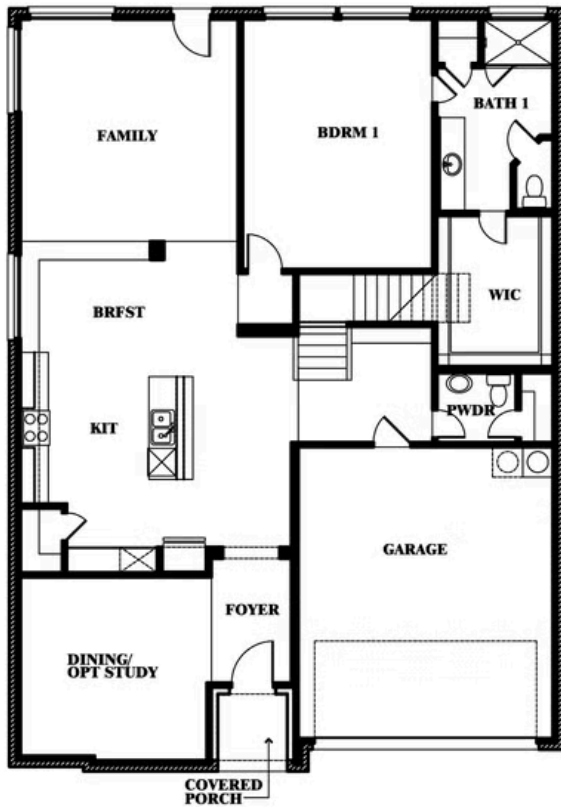

Woodrose

HOMES FROM
\$390,990

ELEMENTS SERIES

GEORGETOWN AT KINGS FORT 50S

4102 BERRY LANE, KAUFMAN, TX 75142

3,056
SQUARE FEET

4
BEDROOMS

2.5
BATHROOMS

2
CAR GARAGE

ELEVATION A

ELEVATION B

ELEVATION B

ELEVATION BS

ELEVATION BS

ELEVATION C

ELEVATION C

Woodrose

GEORGETOWN AT KINGS FORT 50S

4102 BERRY LANE, KAUFMAN, TX 75142

Woodrose

This brochure is for general informational purposes and is to be used as a guide only. Changes may be made during the development process and floorplans, dimensions, fixtures, fittings, finishes and specifications are subject to change without notice. Window placement, balcony configuration, wardrobe sizes and living areas may vary slightly within each plan type. EQUAL HOUSING OPPORTUNITY