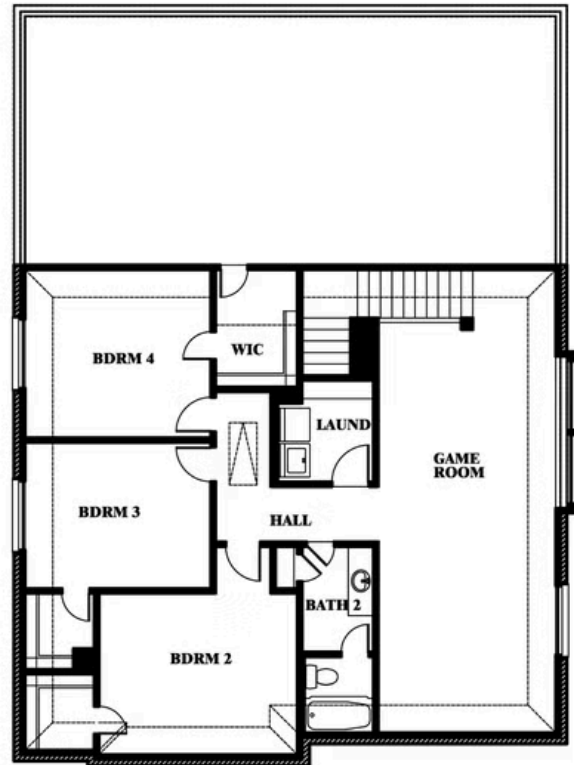

Woodrose

HOMES FROM
\$390,990

ELEMENTS SERIES

GEORGETOWN AT KINGS FORT 50S

4102 BERRY LANE, KAUFMAN, TX 75142

3,056
SQUARE FEET

4
BEDROOMS

2.5
BATHROOMS

2
CAR GARAGE

ELEVATION A

ELEVATION B

ELEVATION B

ELEVATION BS

ELEVATION BS

ELEVATION C

ELEVATION C

Woodrose

GEORGETOWN AT KINGS FORT 50S

4102 BERRY LANE, KAUFMAN, TX 75142

Woodrose

This brochure is for general informational purposes and is to be used as a guide only. Changes may be made during the development process and floorplans, dimensions, fixtures, fittings, finishes and specifications are subject to change without notice. Window placement, balcony configuration, wardrobe sizes and living areas may vary slightly within each plan type. EQUAL HOUSING OPPORTUNITY