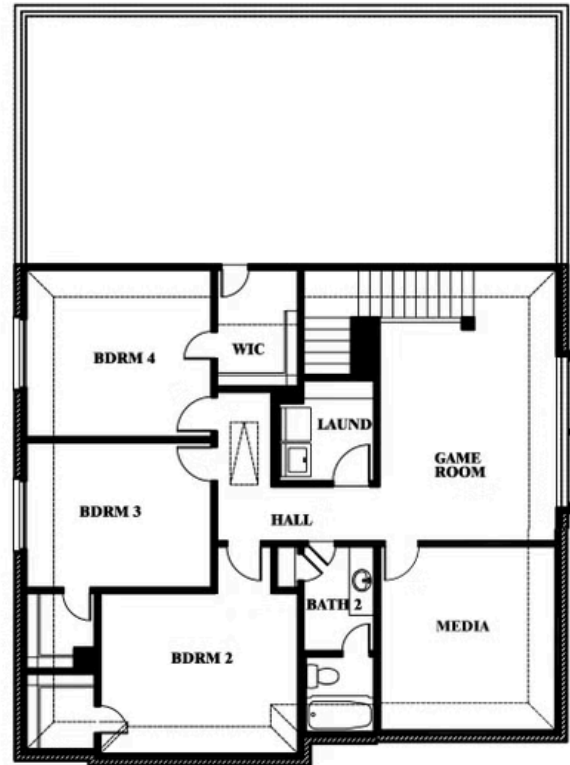

Woodrose

GEORGETOWN AT KINGS FORT 50S

4102 BERRY LANE, KAUFMAN, TX 75142

Woodrose

This brochure is for general informational purposes and is to be used as a guide only. Changes may be made during the development process and floorplans, dimensions, fixtures, fittings, finishes and specifications are subject to change without notice. Window placement, balcony configuration, wardrobe sizes and living areas may vary slightly within each plan type. EQUAL HOUSING OPPORTUNITY

EQUAL HOUSING OPPORTUNITY

Woodrose

GEORGETOWN AT KINGS FORT 50S

4102 BERRY LANE, KAUFMAN, TX 75142

Woodrose Opt. Media Room

This brochure is for general informational purposes and is to be used as a guide only. Changes may be made during the development process and floorplans, dimensions, fixtures, fittings, finishes and specifications are subject to change without notice. Window placement, balcony configuration, wardrobe sizes and living areas may vary slightly within each plan type. EQUAL HOUSING OPPORTUNITY

EQUAL HOUSING OPPORTUNITY

Woodrose

GEORGETOWN AT KINGS FORT 50S

4102 BERRY LANE, KAUFMAN, TX 75142

Woodrose Opt. Bed 5 & Bath 3

This brochure is for general informational purposes and is to be used as a guide only. Changes may be made during the development process and floorplans, dimensions, fixtures, fittings, finishes and specifications are subject to change without notice. Window placement, balcony configuration, wardrobe sizes and living areas may vary slightly within each plan type. EQUAL HOUSING OPPORTUNITY