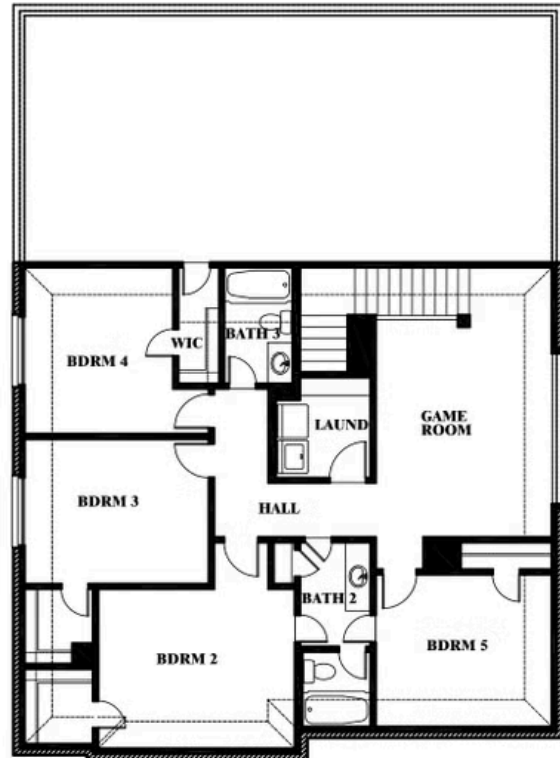

EQUAL HOUSING OPPORTUNITY

Woodrose

GEORGETOWN AT KINGS FORT 50S

4102 BERRY LANE, KAUFMAN, TX 75142

Woodrose Opt. Bed 5 & Bath 3

This brochure is for general informational purposes and is to be used as a guide only. Changes may be made during the development process and floorplans, dimensions, fixtures, fittings, finishes and specifications are subject to change without notice. Window placement, balcony configuration, wardrobe sizes and living areas may vary slightly within each plan type. EQUAL HOUSING OPPORTUNITY

EQUAL HOUSING OPPORTUNITY

Woodrose

GEORGETOWN AT KINGS FORT 50S

4102 BERRY LANE, KAUFMAN, TX 75142

Woodrose Opt. Bed 6 & Bath 4 Downstairs

This brochure is for general informational purposes and is to be used as a guide only. Changes may be made during the development process and floorplans, dimensions, fixtures, fittings, finishes and specifications are subject to change without notice. Window placement, balcony configuration, wardrobe sizes and living areas may vary slightly within each plan type. EQUAL HOUSING OPPORTUNITY