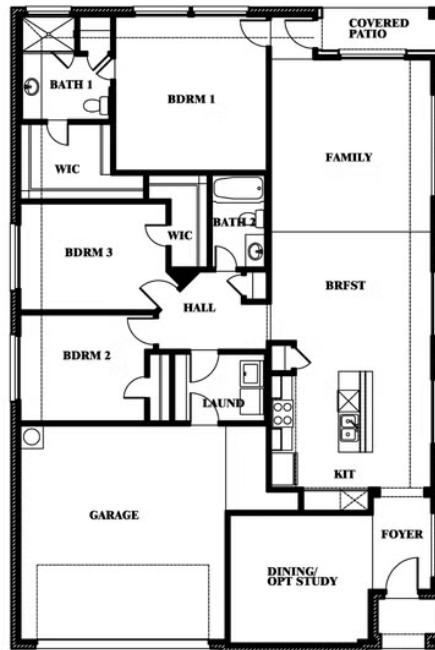

Willow

GEORGETOWN AT KINGS FORT 50S

4102 BERRY LANE, KAUFMAN, TX 75142

Willow