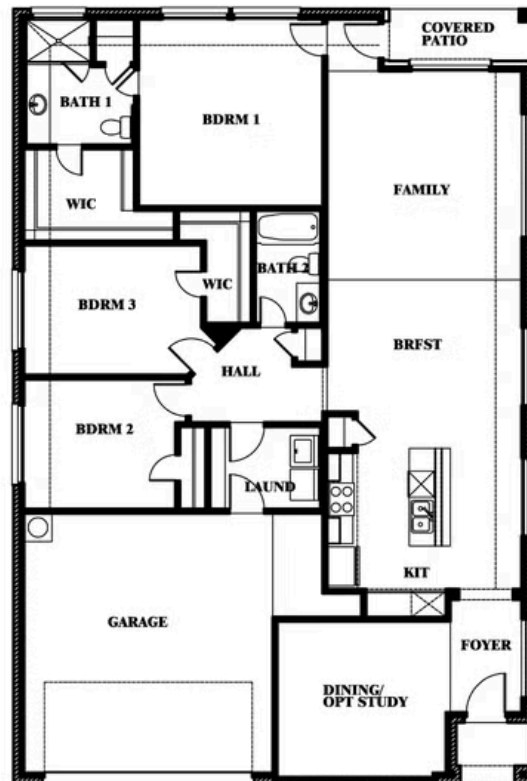

Willow

HOMES FROM
\$331,990

ELEMENTS SERIES

GEORGETOWN AT KINGS FORT 50S

4102 BERRY LANE, KAUFMAN, TX 75142

1,845
SQUARE FEET

3
BEDROOMS

2.0
BATHROOMS

2
CAR GARAGE

Willow

GEORGETOWN AT KINGS FORT 50S

4102 BERRY LANE, KAUFMAN, TX 75142

Willow

This brochure is for general informational purposes and is to be used as a guide only. Changes may be made during the development process and floorplans, dimensions, fixtures, fittings, finishes and specifications are subject to change without notice. Window placement, balcony configuration, wardrobe sizes and living areas may vary slightly within each plan type. EQUAL HOUSING OPPORTUNITY