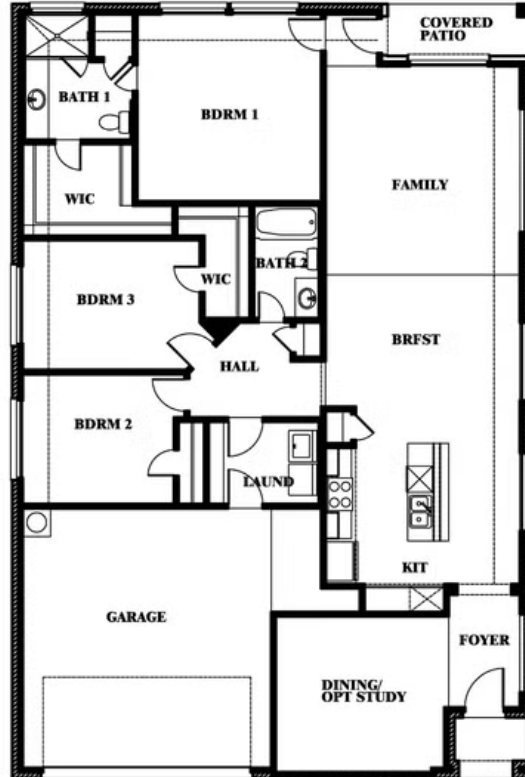

Willow

ELEMENTS SERIES

GEORGETOWN AT KINGS FORT 50S

4102 BERRY LANE, KAUFMAN, TX 75142

HOMES FROM

\$331,990

1,845
SQUARE FEET

3
BEDROOMS

2.0
BATHROOMS

2
CAR GARAGE

Willow

GEORGETOWN AT KINGS FORT 50S

4102 BERRY LANE, KAUFMAN, TX 75142

Willow

This brochure is for general informational purposes and is to be used as a guide only. Changes may be made during the development process and floorplans, dimensions, fixtures, fittings, finishes and specifications are subject to change without notice. Window placement, balcony configuration, wardrobe sizes and living areas may vary slightly within each plan type. EQUAL HOUSING OPPORTUNITY