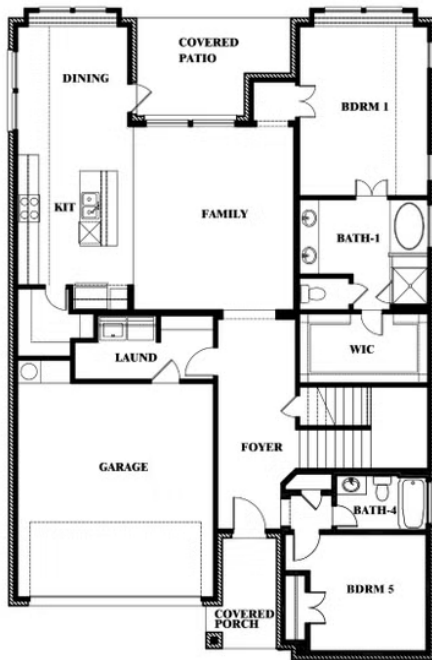

Violet

GEORGETOWN AT KINGS FORT 50S

4102 BERRY LANE, KAUFMAN, TX 75142

VIOLET FLOOR PLAN WITH OPTIONAL BEDROOM AT STUDY

Violet
Opt. Bed 5 & Bath 4 at Study