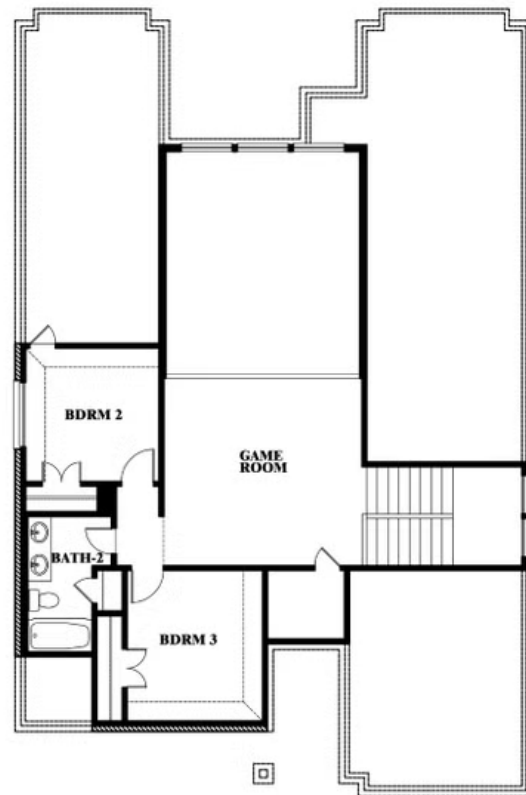

## GEORGETOWN AT KINGS FORT 50S

4102 BERRY LANE, KAUFMAN, TX 75142

**VIOLET FLOOR PLAN WITH OPTIONAL BEDROOM AT STUDY**

### Violet

Opt. Bed 5 & Bath 4 at Study

This brochure is for general informational purposes and is to be used as a guide only. Changes may be made during the development process and floorplans, dimensions, fixtures, fittings, finishes and specifications are subject to change without notice. Window placement, balcony configuration, wardrobe sizes and living areas may vary slightly within each plan type. EQUAL HOUSING OPPORTUNITY