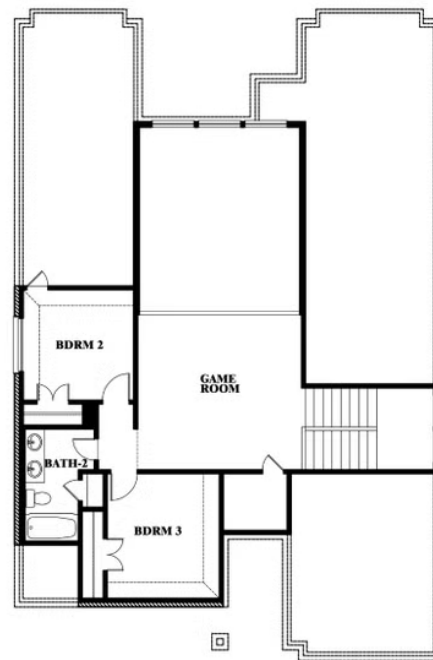

Violet

GEORGETOWN AT KINGS FORT 50S

4102 BERRY LANE, KAUFMAN, TX 75142

VIOLET FLOOR PLAN WITH OPTIONAL BEDROOM AT STUDY

Violet
Opt. Bed 5 & Bath 4 at Study