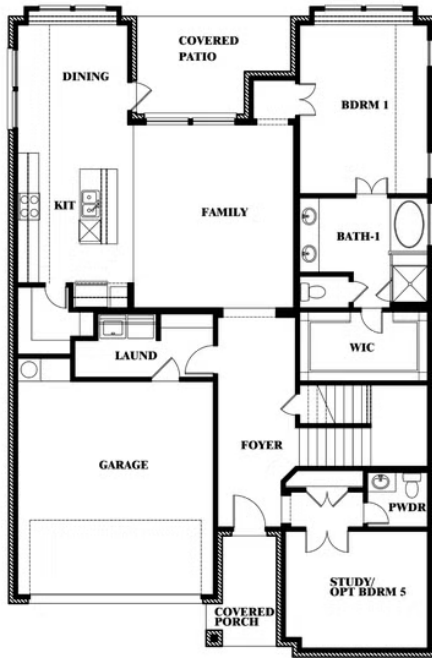

Violet

VIOLET FLOOR PLAN

GEORGETOWN AT KINGS FORT 50S

4102 BERRY LANE, KAUFMAN, TX 75142

Violet