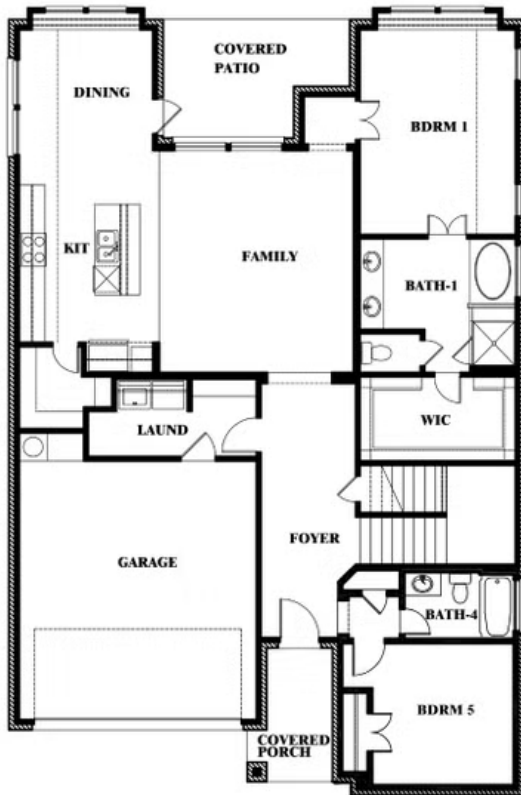

## GEORGETOWN AT KINGS FORT 50S

4102 BERRY LANE, KAUFMAN, TX 75142

**VIOLET FLOOR PLAN WITH OPTIONAL BEDROOM AT STUDY**

### Violet

Opt. Bed 5 & Bath 4 at Study

This brochure is for general informational purposes and is to be used as a guide only. Changes may be made during the development process and floorplans, dimensions, fixtures, fittings, finishes and specifications are subject to change without notice. Window placement, balcony configuration, wardrobe sizes and living areas may vary slightly within each plan type. EQUAL HOUSING OPPORTUNITY