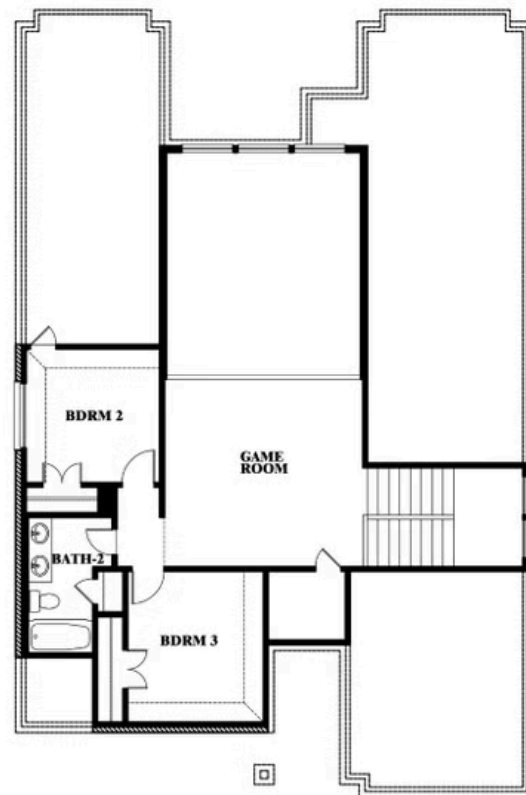

Violet

GEORGETOWN AT KINGS FORT 50S

4102 BERRY LANE, KAUFMAN, TX 75142

VIOLET FLOOR PLAN WITH OPTIONAL BEDROOM AT STUDY

Violet Opt. Bed 5 & Bath 4 at Study

This brochure is for general informational purposes and is to be used as a guide only. Changes may be made during the development process and floorplans, dimensions, fixtures, fittings, finishes and specifications are subject to change without notice. Window placement, balcony configuration, wardrobe sizes and living areas may vary slightly within each plan type. EQUAL HOUSING OPPORTUNITY