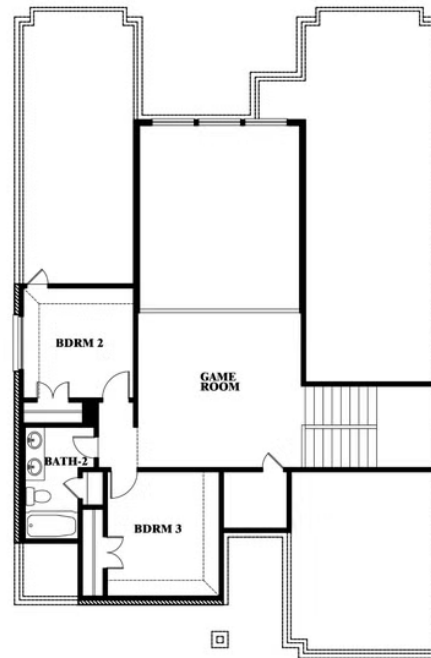

ELEVATION B

ELEVATION B

ELEVATION C

Violet

VIOLET FLOOR PLAN

GEORGETOWN AT KINGS FORT 50S

4102 BERRY LANE, KAUFMAN, TX 75142

Violet