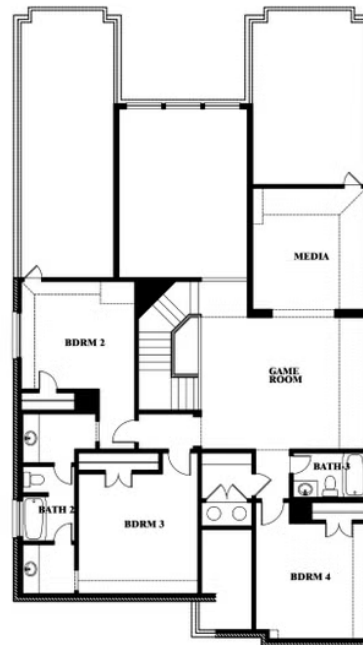

Rose II

GEORGETOWN AT KINGS FORT 50S

4102 BERRY LANE, KAUFMAN, TX 75142

ROSE II FLOOR PLAN WITH OPTIONAL BED & BATH AT STUDY

Rose II Opt. Bed & Bath at Study