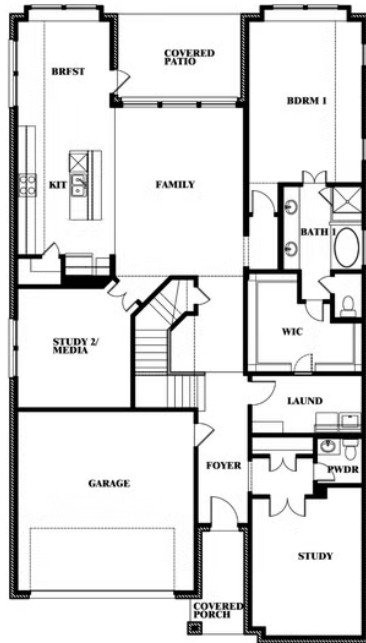

Rose II

ROSE II FLOOR PLAN

GEORGETOWN AT KINGS FORT 50S

4102 BERRY LANE, KAUFMAN, TX 75142

Rose II