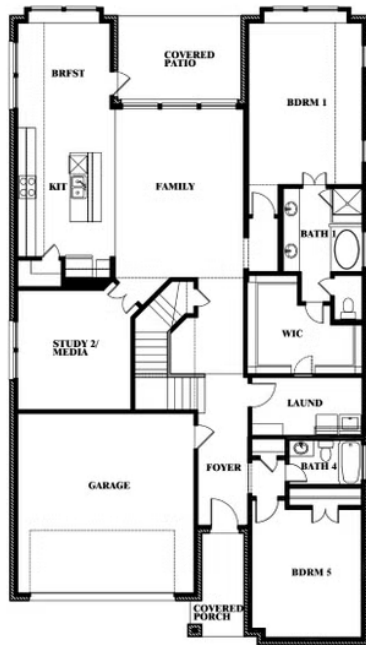

Rose II

GEORGETOWN AT KINGS FORT 50S

4102 BERRY LANE, KAUFMAN, TX 75142

ROSE II FLOOR PLAN WITH OPTIONAL BED & BATH AT STUDY

Rose II Opt. Bed & Bath at Study