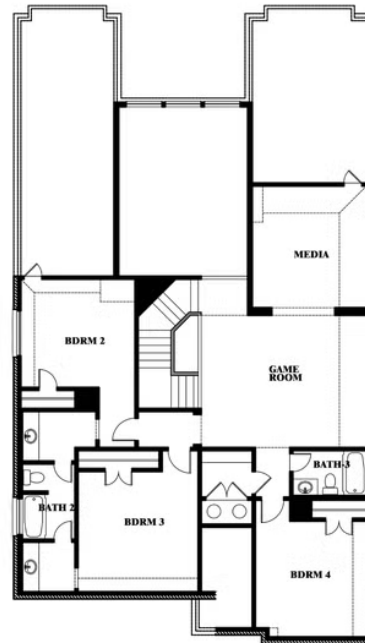

Rose II

ROSE II FLOOR PLAN

GEORGETOWN AT KINGS FORT 50S

4102 BERRY LANE, KAUFMAN, TX 75142

Rose II