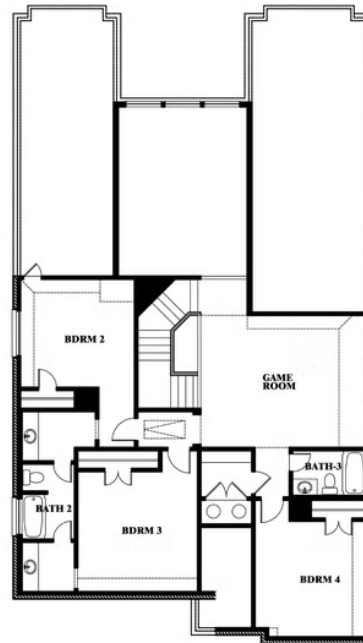

ELEVATION B

ELEVATION B

ELEVATION C

Rose

ROSE FLOOR PLAN

GEORGETOWN AT KINGS FORT 50S

4102 BERRY LANE, KAUFMAN, TX 75142

Rose