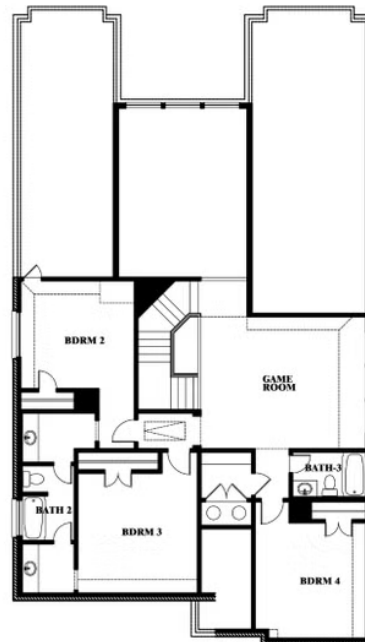

Rose

GEORGETOWN AT KINGS FORT 50S

4102 BERRY LANE, KAUFMAN, TX 75142

ROSE FLOOR PLAN WITH OPTIONAL BED & BATH AT STUDY

Rose
Opt. Bed & Bath at Study