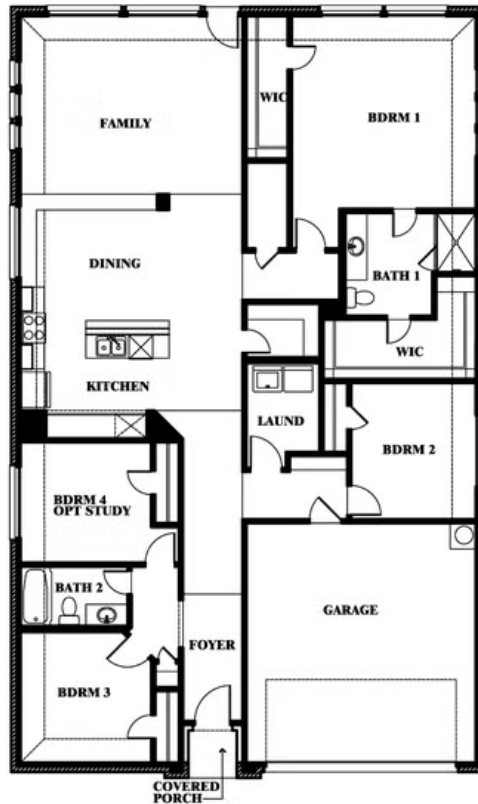

Redbud

HOMES FROM
\$342,990

ELEMENTS SERIES

GEORGETOWN AT KINGS FORT 50S

4102 BERRY LANE, KAUFMAN, TX 75142

2,132
SQUARE FEET

4
BEDROOMS

2.0
BATHROOMS

2
CAR GARAGE

ELEVATION C

Redbud

GEORGETOWN AT KINGS FORT 50S

4102 BERRY LANE, KAUFMAN, TX 75142

Redbud

This brochure is for general informational purposes and is to be used as a guide only. Changes may be made during the development process and floorplans, dimensions, fixtures, fittings, finishes and specifications are subject to change without notice. Window placement, balcony configuration, wardrobe sizes and living areas may vary slightly within each plan type. EQUAL HOUSING OPPORTUNITY