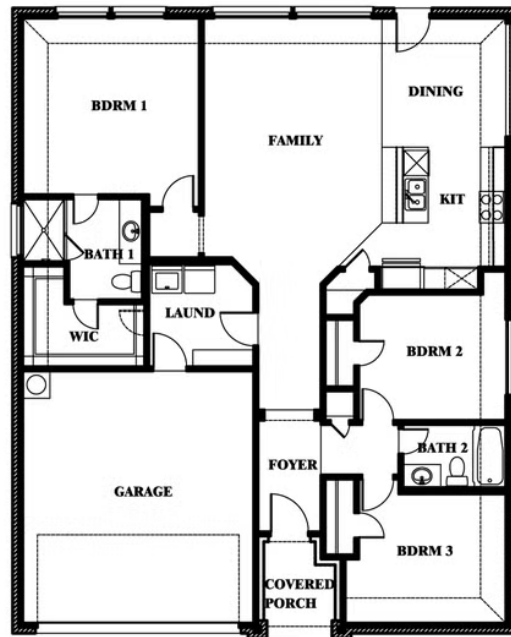

Laurel

GEORGETOWN AT KINGS FORT 50S

4102 BERRY LANE, KAUFMAN, TX 75142

Laurel