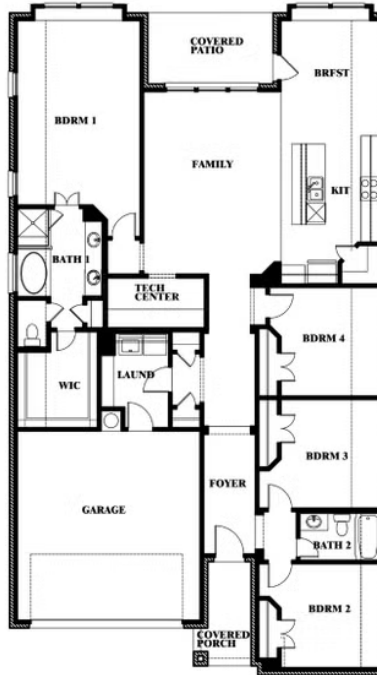

Jasmine

GEORGETOWN AT KINGS FORT 50S

4102 BERRY LANE, KAUFMAN, TX 75142

JASMINE FLOOR PLAN WITH OPTIONAL TECH CENTER

Jasmine
Opt. Tech Center at Closet