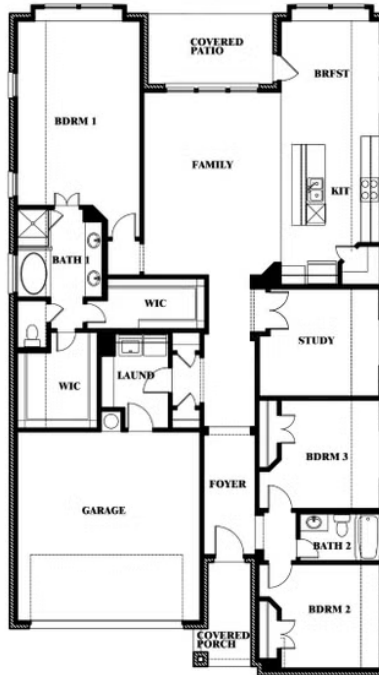

Jasmine

GEORGETOWN AT KINGS FORT 50S

4102 BERRY LANE, KAUFMAN, TX 75142

JASMINE FLOOR PLAN WITH OPTIONAL STUDY

Jasmine Opt. Study at Bed 4