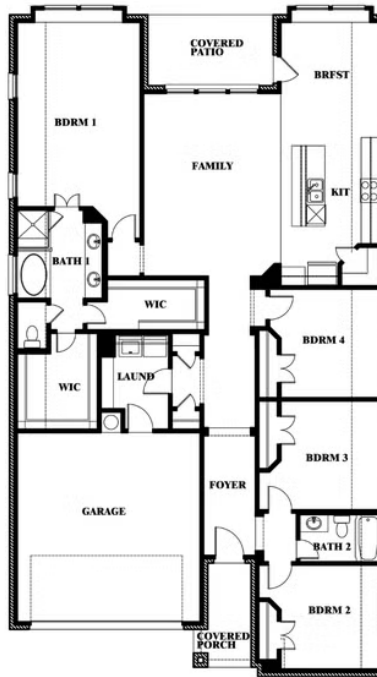

Jasmine

JASMINE FLOOR PLAN

GEORGETOWN AT KINGS FORT 50S

4102 BERRY LANE, KAUFMAN, TX 75142

Jasmine