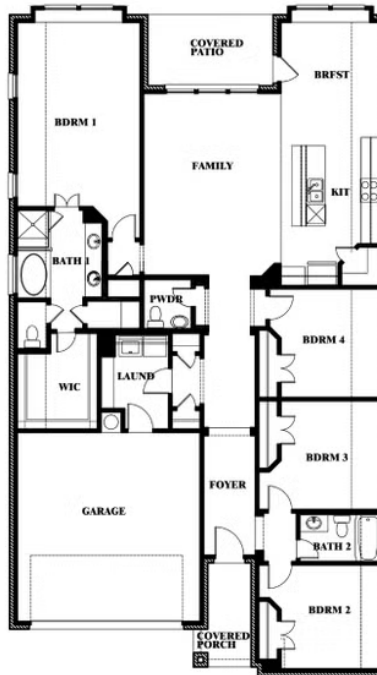

Jasmine

GEORGETOWN AT KINGS FORT 50S

4102 BERRY LANE, KAUFMAN, TX 75142

JASMINE FLOOR PLAN WITH OPTIONAL POWDER

Jasmine Opt. Powder at Closet