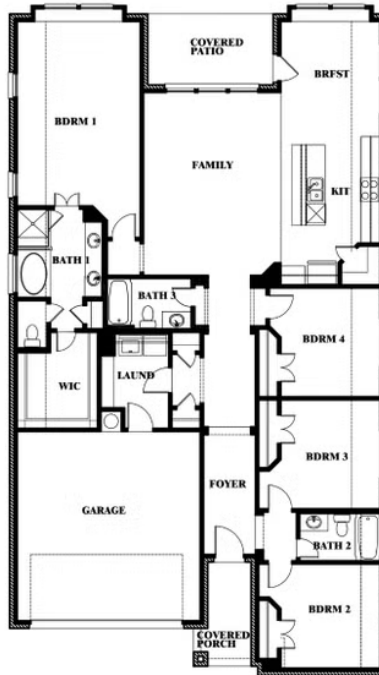

Jasmine

GEORGETOWN AT KINGS FORT 50S

4102 BERRY LANE, KAUFMAN, TX 75142

JASMINE FLOOR PLAN WITH OPTIONAL BATH 3

Jasmine Opt. Bath 3 at Closet