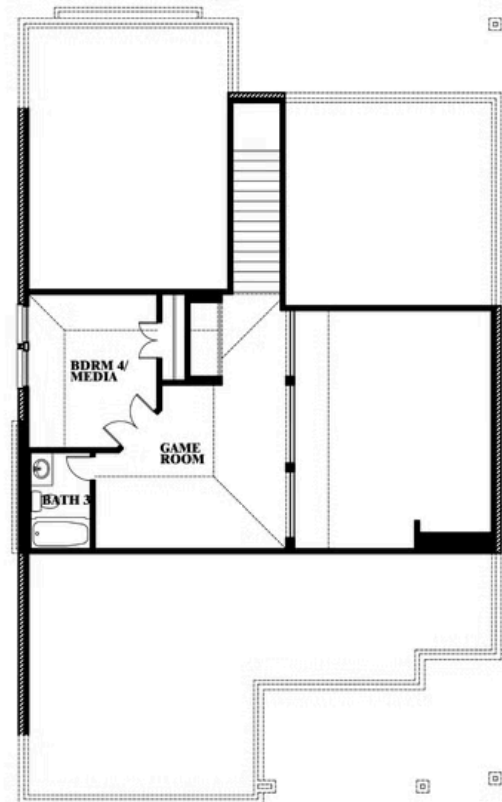

Dogwood III

HOMES FROM
\$372,990

CLASSIC SERIES

GEORGETOWN AT KINGS FORT 50S

4102 BERRY LANE, KAUFMAN, TX 75142

2,333
SQUARE FEET

4
BEDROOMS

3.0
BATHROOMS

2
CAR GARAGE

ELEVATION C

Dogwood III

GEORGETOWN AT KINGS FORT 50S

4102 BERRY LANE, KAUFMAN, TX 75142

Dogwood III

This brochure is for general informational purposes and is to be used as a guide only. Changes may be made during the development process and floorplans, dimensions, fixtures, fittings, finishes and specifications are subject to change without notice. Window placement, balcony configuration, wardrobe sizes and living areas may vary slightly within each plan type. EQUAL HOUSING OPPORTUNITY