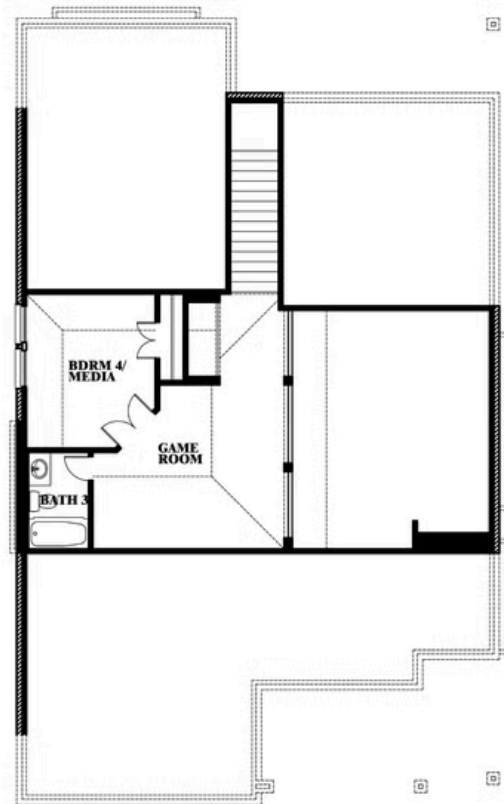

Dogwood III

HOMES FROM
\$372,990

CLASSIC SERIES

GEORGETOWN AT KINGS FORT 50S

4102 BERRY LANE, KAUFMAN, TX 75142

2,333
SQUARE FEET

4
BEDROOMS

3.0
BATHROOMS

2
CAR GARAGE

ELEVATION C

Dogwood III

GEORGETOWN AT KINGS FORT 50S

4102 BERRY LANE, KAUFMAN, TX 75142

Dogwood III

This brochure is for general informational purposes and is to be used as a guide only. Changes may be made during the development process and floorplans, dimensions, fixtures, fittings, finishes and specifications are subject to change without notice. Window placement, balcony configuration, wardrobe sizes and living areas may vary slightly within each plan type. EQUAL HOUSING OPPORTUNITY