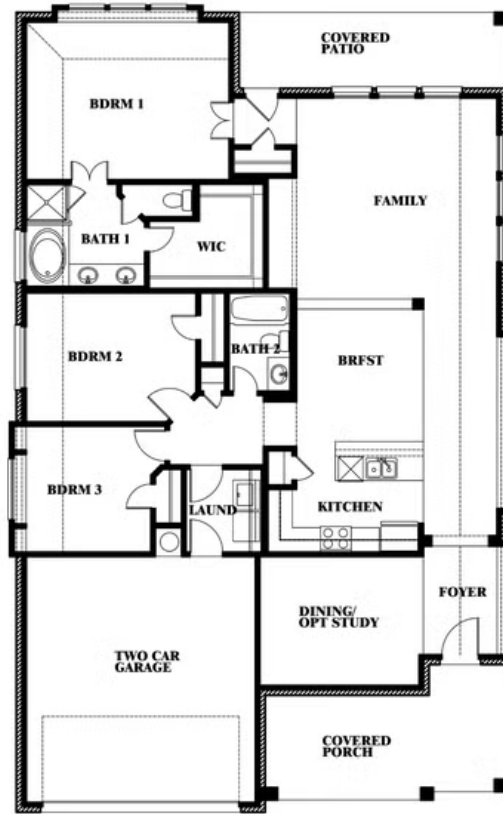

Dogwood

HOMES FROM
\$338,990

CLASSIC SERIES

GEORGETOWN AT KINGS FORT 50S

4102 BERRY LANE, KAUFMAN, TX 75142

1,840
SQUARE FEET

3
BEDROOMS

2.0
BATHROOMS

2
CAR GARAGE

ELEVATION ES

ELEVATION A

ELEVATION A

ELEVATION C

ELEVATION C

ELEVATION FS

ELEVATION FS

ELEVATION G

ELEVATION G

ELEVATION GS

ELEVATION GS

Dogwood

GEORGETOWN AT KINGS FORT 50S

4102 BERRY LANE, KAUFMAN, TX 75142

Dogwood

This brochure is for general informational purposes and is to be used as a guide only. Changes may be made during the development process and floorplans, dimensions, fixtures, fittings, finishes and specifications are subject to change without notice. Window placement, balcony configuration, wardrobe sizes and living areas may vary slightly within each plan type. EQUAL HOUSING OPPORTUNITY