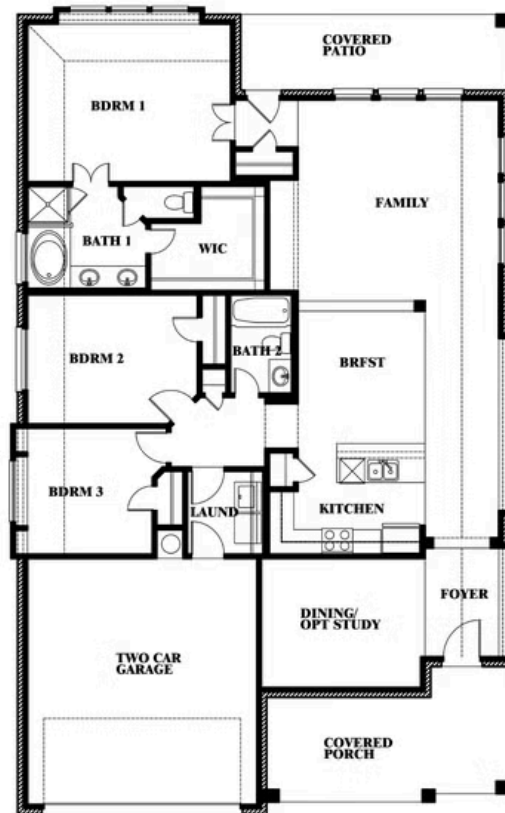

Dogwood

HOMES FROM
\$338,990

CLASSIC SERIES

GEORGETOWN AT KINGS FORT 50S

4102 BERRY LANE, KAUFMAN, TX 75142

1,840
SQUARE FEET

3
BEDROOMS

2.0
BATHROOMS

2
CAR GARAGE

ELEVATION ES

ELEVATION A

ELEVATION A

ELEVATION C

ELEVATION C

ELEVATION FS

ELEVATION FS

ELEVATION G

ELEVATION G

ELEVATION GS

ELEVATION GS

Dogwood

GEORGETOWN AT KINGS FORT 50S

4102 BERRY LANE, KAUFMAN, TX 75142

Dogwood

This brochure is for general informational purposes and is to be used as a guide only. Changes may be made during the development process and floorplans, dimensions, fixtures, fittings, finishes and specifications are subject to change without notice. Window placement, balcony configuration, wardrobe sizes and living areas may vary slightly within each plan type. EQUAL HOUSING OPPORTUNITY