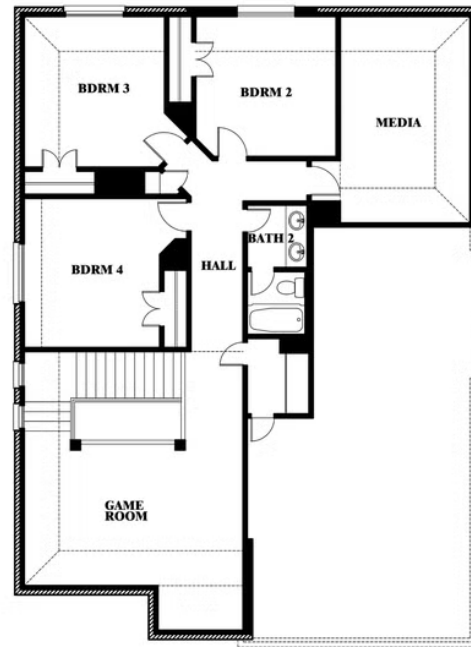

Dewberry II

GEORGETOWN AT KINGS FORT 50S
4102 BERRY LANE, KAUFMAN, TX 75142

Dewberry II