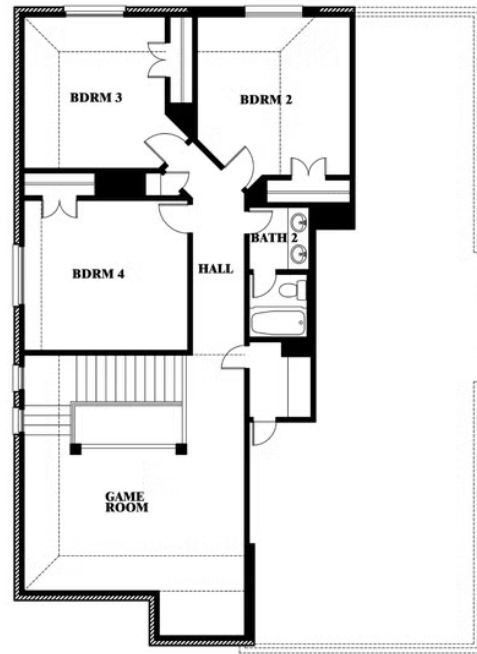

ELEVATION A

ELEVATION CS

Dewberry

GEORGETOWN AT KINGS FORT 50S

4102 BERRY LANE, KAUFMAN, TX 75142

Dewberry