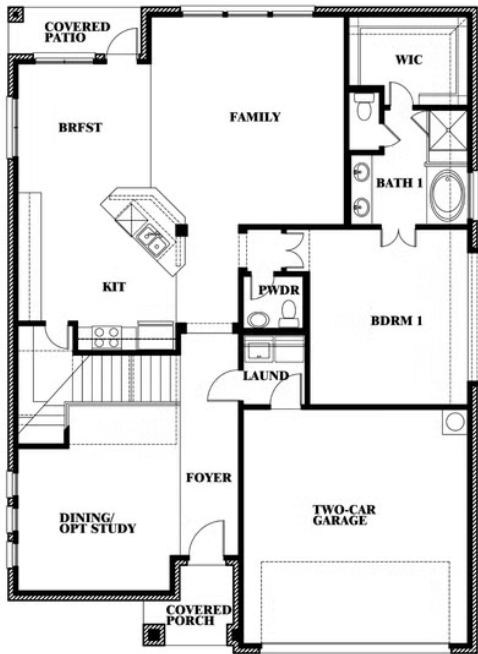

Dewberry

GEORGETOWN AT KINGS FORT 50S

4102 BERRY LANE, KAUFMAN, TX 75142

Dewberry