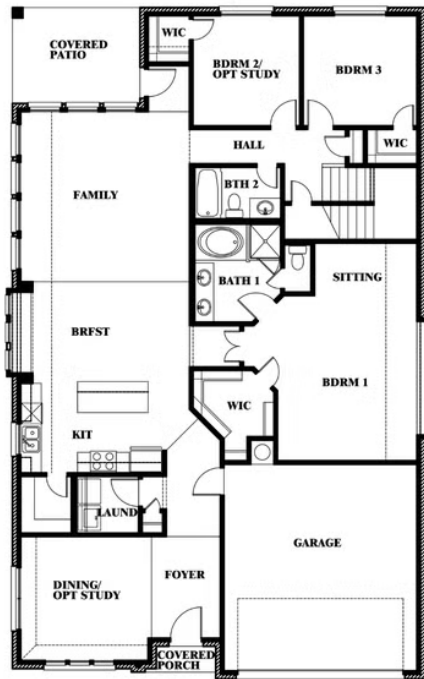

Cypress II

GEORGETOWN AT KINGS FORT 50S
4102 BERRY LANE, KAUFMAN, TX 75142

Cypress II