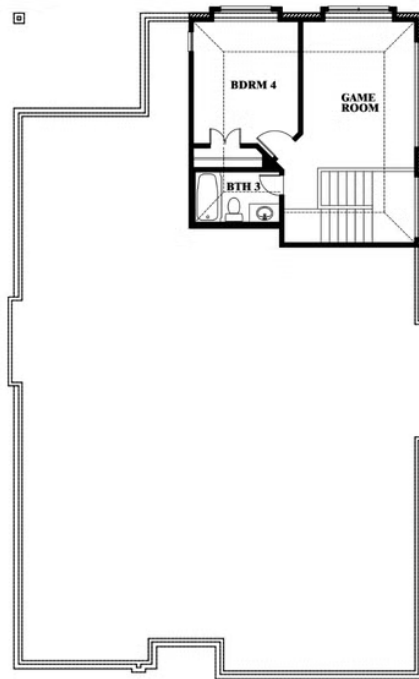

Cypress II

GEORGETOWN AT KINGS FORT 50S
4102 BERRY LANE, KAUFMAN, TX 75142

Cypress II