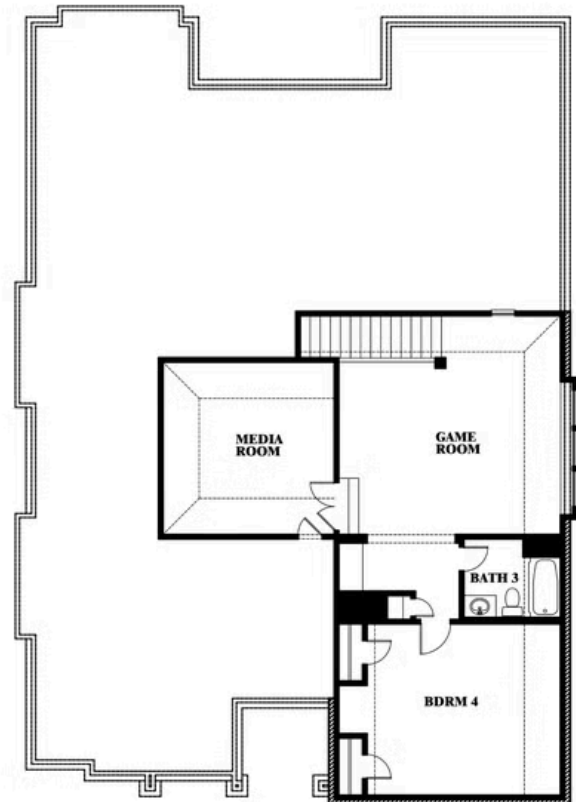

Carolina IV

HOMES FROM
\$426,990

CLASSIC SERIES

GEORGETOWN AT KINGS FORT 50S

4102 BERRY LANE, KAUFMAN, TX 75142

3,280
SQUARE FEET

4
BEDROOMS

3.0
BATHROOMS

2
CAR GARAGE

ELEVATION D

ELEVATION A

ELEVATION A

ELEVATION AS

ELEVATION AS

ELEVATION C

ELEVATION C

ELEVATION E

ELEVATION E

ELEVATION F

ELEVATION F

Carolina IV

GEORGETOWN AT KINGS FORT 50S

4102 BERRY LANE, KAUFMAN, TX 75142

Carolina IV

This brochure is for general informational purposes and is to be used as a guide only. Changes may be made during the development process and floorplans, dimensions, fixtures, fittings, finishes and specifications are subject to change without notice. Window placement, balcony configuration, wardrobe sizes and living areas may vary slightly within each plan type. EQUAL HOUSING OPPORTUNITY