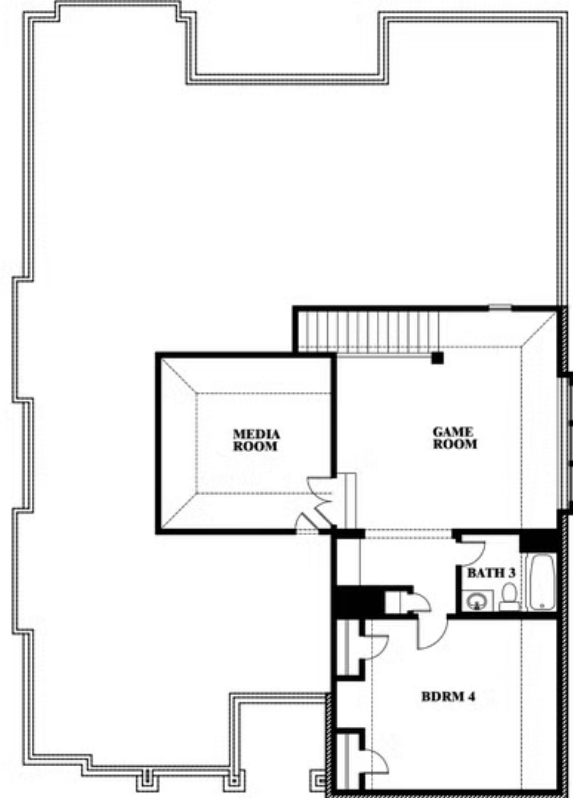

Carolina IV

HOMES FROM
\$426,990

CLASSIC SERIES

GEORGETOWN AT KINGS FORT 50S

4102 BERRY LANE, KAUFMAN, TX 75142

3,280
SQUARE FEET

4
BEDROOMS

3.0
BATHROOMS

2
CAR GARAGE

Carolina IV

GEORGETOWN AT KINGS FORT 50S
4102 BERRY LANE, KAUFMAN, TX 75142

Carolina IV

This brochure is for general informational purposes and is to be used as a guide only. Changes may be made during the development process and floorplans, dimensions, fixtures, fittings, finishes and specifications are subject to change without notice. Window placement, balcony configuration, wardrobe sizes and living areas may vary slightly within each plan type. EQUAL HOUSING OPPORTUNITY