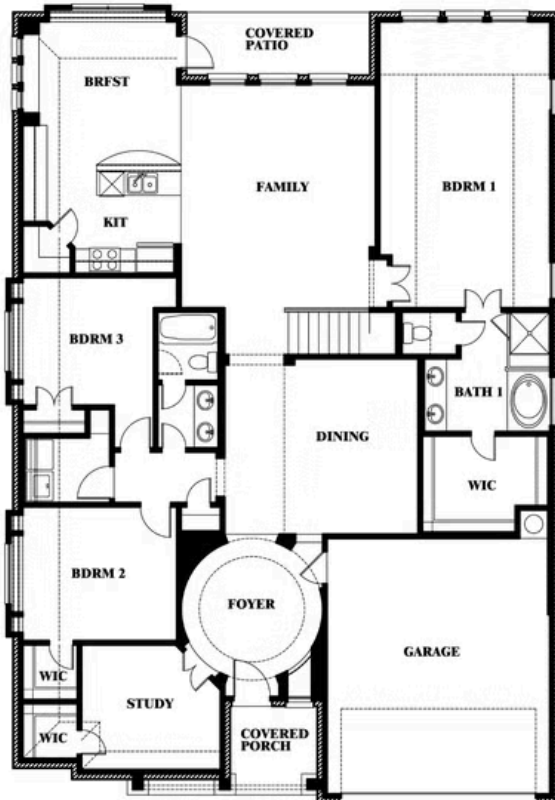

Carolina IV

HOMES FROM
\$426,990

CLASSIC SERIES

GEORGETOWN AT KINGS FORT 50S

4102 BERRY LANE, KAUFMAN, TX 75142

3,280
SQUARE FEET

4
BEDROOMS

3.0
BATHROOMS

2
CAR GARAGE

ELEVATION D

ELEVATION A

ELEVATION A

ELEVATION AS

ELEVATION AS

ELEVATION C

ELEVATION C

ELEVATION E

ELEVATION E

ELEVATION F

ELEVATION F

Carolina IV

GEORGETOWN AT KINGS FORT 50S

4102 BERRY LANE, KAUFMAN, TX 75142

Carolina IV

This brochure is for general informational purposes and is to be used as a guide only. Changes may be made during the development process and floorplans, dimensions, fixtures, fittings, finishes and specifications are subject to change without notice. Window placement, balcony configuration, wardrobe sizes and living areas may vary slightly within each plan type. EQUAL HOUSING OPPORTUNITY