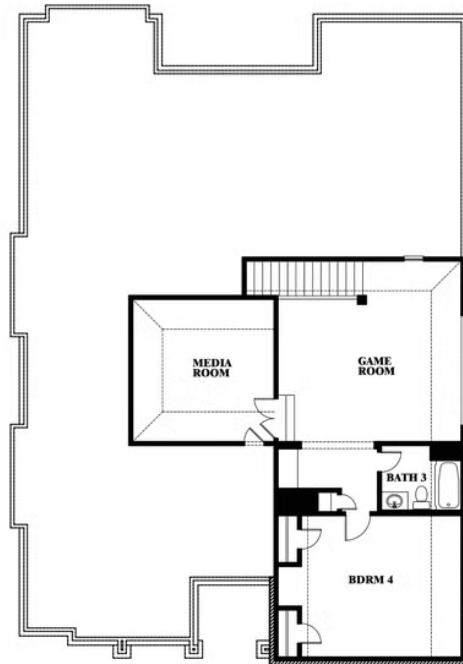

Carolina IV

GEORGETOWN AT KINGS FORT 50S

4102 BERRY LANE, KAUFMAN, TX 75142

Carolina IV