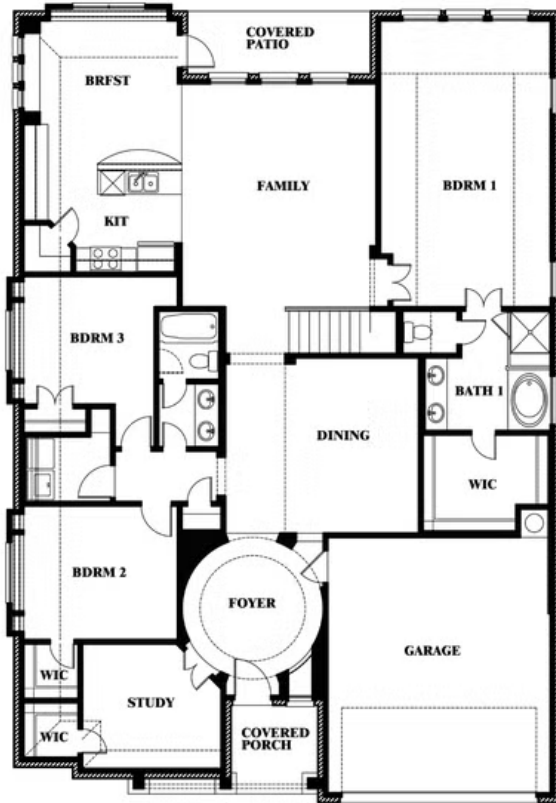

Carolina IV

HOMES FROM
\$426,990

CLASSIC SERIES

GEORGETOWN AT KINGS FORT 50S

4102 BERRY LANE, KAUFMAN, TX 75142

3,280
SQUARE FEET

4
BEDROOMS

3.0
BATHROOMS

2
CAR GARAGE

Carolina IV

GEORGETOWN AT KINGS FORT 50S
4102 BERRY LANE, KAUFMAN, TX 75142

Carolina IV

This brochure is for general informational purposes and is to be used as a guide only. Changes may be made during the development process and floorplans, dimensions, fixtures, fittings, finishes and specifications are subject to change without notice. Window placement, balcony configuration, wardrobe sizes and living areas may vary slightly within each plan type. EQUAL HOUSING OPPORTUNITY