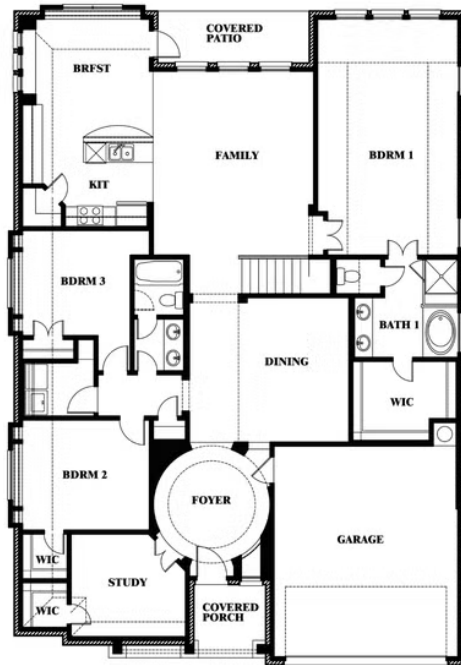

Carolina IV

GEORGETOWN AT KINGS FORT 50S

4102 BERRY LANE, KAUFMAN, TX 75142

Carolina IV