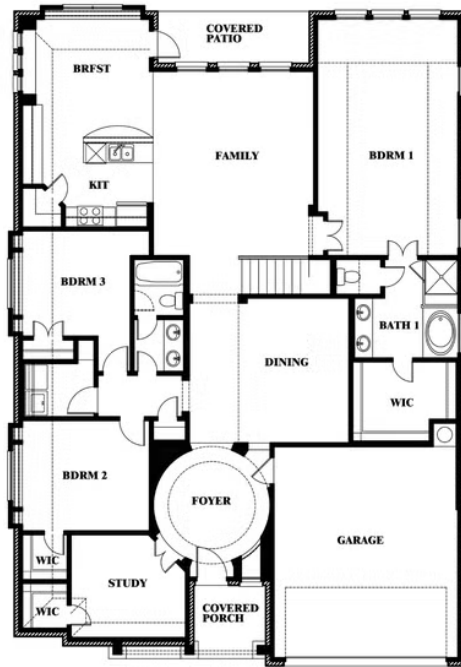

Carolina II

GEORGETOWN AT KINGS FORT 50S

4102 BERRY LANE, KAUFMAN, TX 75142

Carolina II with Media Room