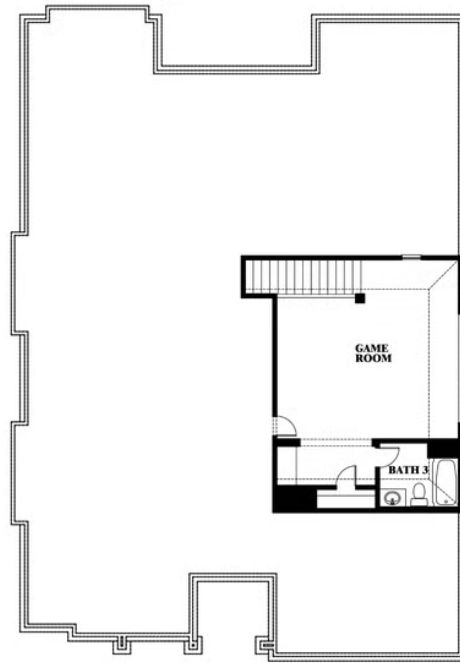

Carolina II

GEORGETOWN AT KINGS FORT 50S
4102 BERRY LANE, KAUFMAN, TX 75142

Carolina II