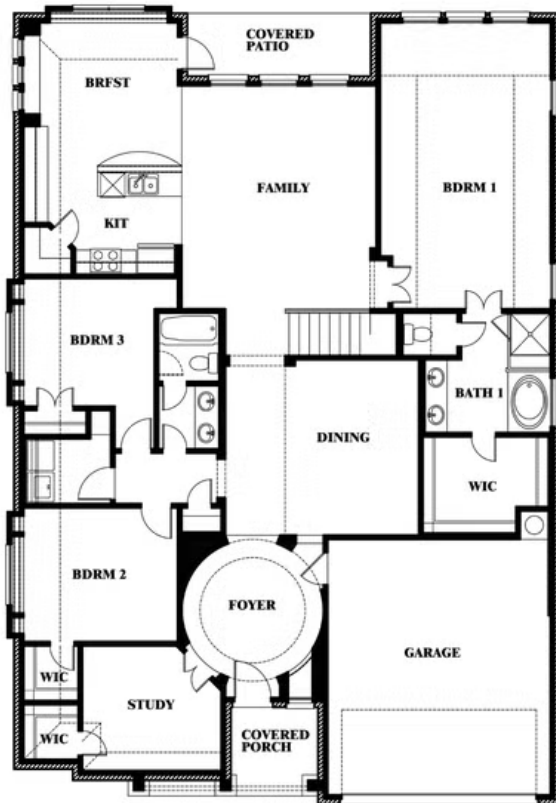

This brochure is for general informational purposes and is to be used as a guide only. Changes may be made during the development process and floorplans, dimensions, fixtures, fittings, finishes and specifications are subject to change without notice. Window placement, balcony configuration, wardrobe sizes and living areas may vary slightly within each plan type. EQUAL HOUSING OPPORTUNITY

Carolina II

GEORGETOWN AT KINGS FORT 50S

4102 BERRY LANE, KAUFMAN, TX 75142

Carolina II with Media Room

This brochure is for general informational purposes and is to be used as a guide only. Changes may be made during the development process and floorplans, dimensions, fixtures, fittings, finishes and specifications are subject to change without notice. Window placement, balcony configuration, wardrobe sizes and living areas may vary slightly within each plan type. EQUAL HOUSING OPPORTUNITY