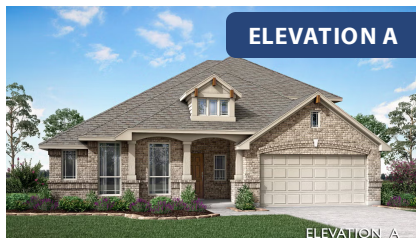

Carolina II

HOMES FROM
\$401,990

CLASSIC SERIES

GEORGETOWN AT KINGS FORT 50S

4102 BERRY LANE, KAUFMAN, TX 75142

2,771
SQUARE FEET

3
BEDROOMS

3.0
BATHROOMS

2
CAR GARAGE

ELEVATION D

ELEVATION A

ELEVATION A

ELEVATION AS

ELEVATION AS

ELEVATION C

ELEVATION C

ELEVATION E

ELEVATION E

ELEVATION F

ELEVATION F

Carolina II

GEORGETOWN AT KINGS FORT 50S

4102 BERRY LANE, KAUFMAN, TX 75142

Carolina II

Carolina II

GEORGETOWN AT KINGS FORT 50S

4102 BERRY LANE, KAUFMAN, TX 75142

Carolina II with Media Room

This brochure is for general informational purposes and is to be used as a guide only. Changes may be made during the development process and floorplans, dimensions, fixtures, fittings, finishes and specifications are subject to change without notice. Window placement, balcony configuration, wardrobe sizes and living areas may vary slightly within each plan type. EQUAL HOUSING OPPORTUNITY