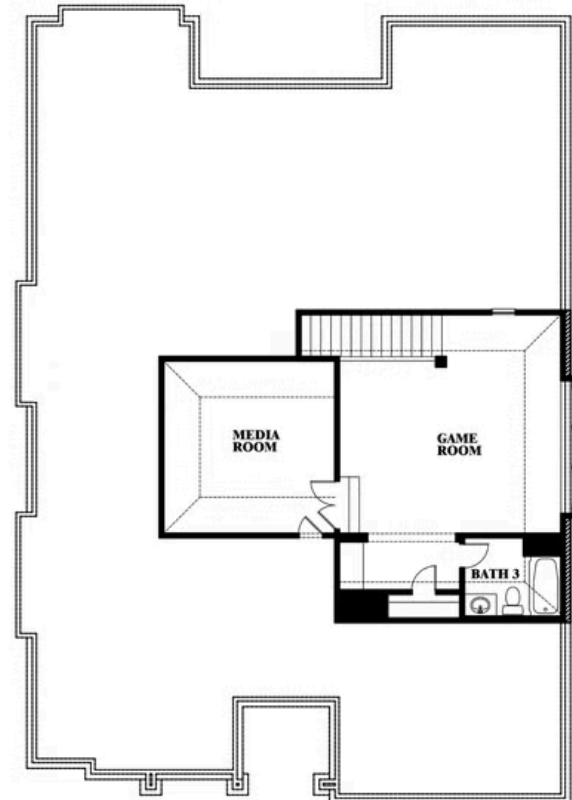

This brochure is for general informational purposes and is to be used as a guide only. Changes may be made during the development process and floorplans, dimensions, fixtures, fittings, finishes and specifications are subject to change without notice. Window placement, balcony configuration, wardrobe sizes and living areas may vary slightly within each plan type. EQUAL HOUSING OPPORTUNITY

Carolina II

GEORGETOWN AT KINGS FORT 50S

4102 BERRY LANE, KAUFMAN, TX 75142

Carolina II with Media Room

This brochure is for general informational purposes and is to be used as a guide only. Changes may be made during the development process and floorplans, dimensions, fixtures, fittings, finishes and specifications are subject to change without notice. Window placement, balcony configuration, wardrobe sizes and living areas may vary slightly within each plan type. EQUAL HOUSING OPPORTUNITY