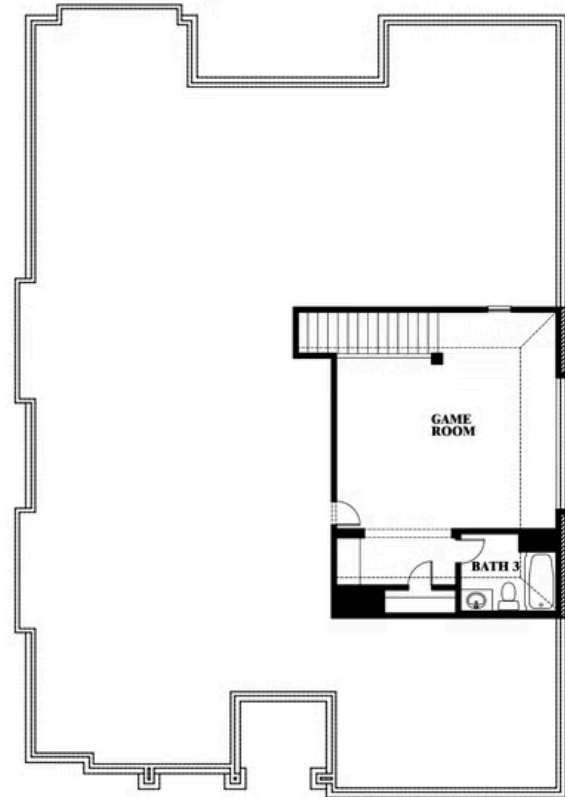

Carolina II

HOMES FROM
\$401,990

CLASSIC SERIES

GEORGETOWN AT KINGS FORT 50S

4102 BERRY LANE, KAUFMAN, TX 75142

2,771
SQUARE FEET

3
BEDROOMS

3.0
BATHROOMS

2
CAR GARAGE

ELEVATION D

ELEVATION A

ELEVATION A

ELEVATION AS

ELEVATION AS

ELEVATION C

ELEVATION C

ELEVATION E

ELEVATION E

ELEVATION F

ELEVATION F

Carolina II

GEORGETOWN AT KINGS FORT 50S

4102 BERRY LANE, KAUFMAN, TX 75142

Carolina II

This brochure is for general informational purposes and is to be used as a guide only. Changes may be made during the development process and floorplans, dimensions, fixtures, fittings, finishes and specifications are subject to change without notice. Window placement, balcony configuration, wardrobe sizes and living areas may vary slightly within each plan type. EQUAL HOUSING OPPORTUNITY