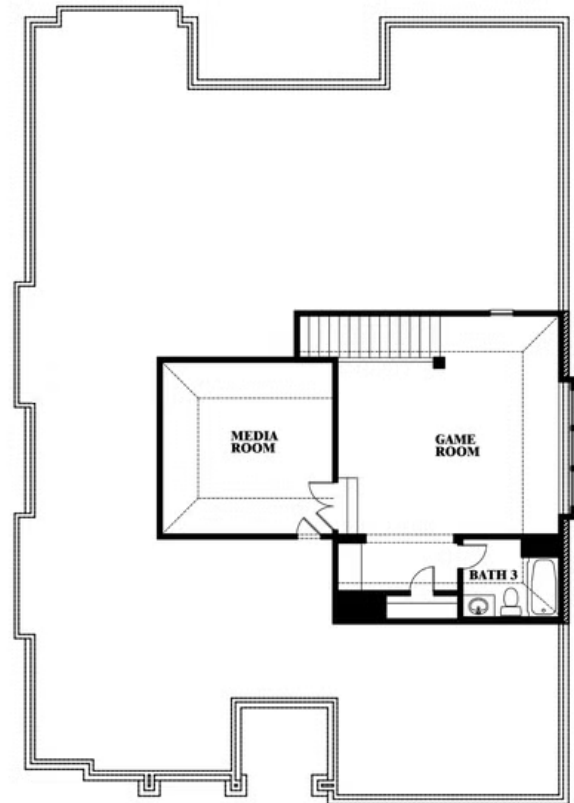

This brochure is for general informational purposes and is to be used as a guide only. Changes may be made during the development process and floorplans, dimensions, fixtures, fittings, finishes and specifications are subject to change without notice. Window placement, balcony configuration, wardrobe sizes and living areas may vary slightly within each plan type. EQUAL HOUSING OPPORTUNITY

Carolina II

GEORGETOWN AT KINGS FORT 50S

4102 BERRY LANE, KAUFMAN, TX 75142

Carolina II with Media Room

This brochure is for general informational purposes and is to be used as a guide only. Changes may be made during the development process and floorplans, dimensions, fixtures, fittings, finishes and specifications are subject to change without notice. Window placement, balcony configuration, wardrobe sizes and living areas may vary slightly within each plan type. EQUAL HOUSING OPPORTUNITY