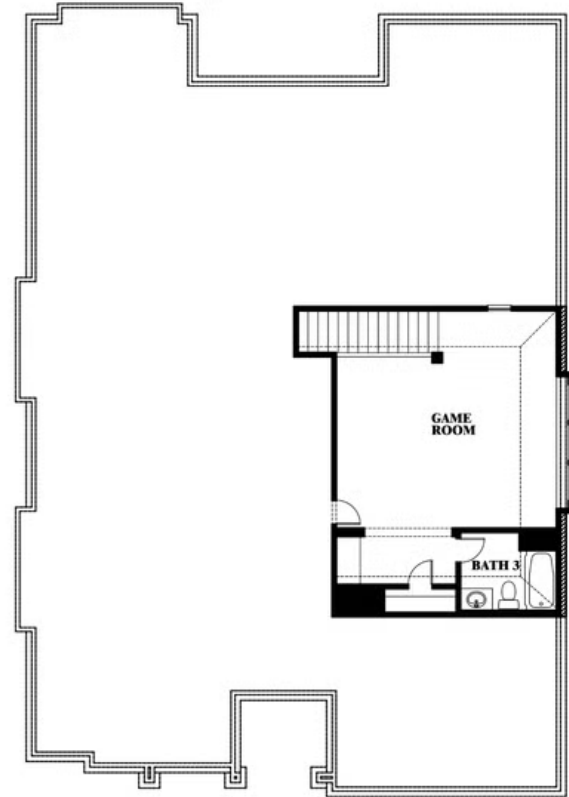

Carolina II

HOMES FROM
\$401,990

CLASSIC SERIES

GEORGETOWN AT KINGS FORT 50S

4102 BERRY LANE, KAUFMAN, TX 75142

2,771
SQUARE FEET

3
BEDROOMS

3.0
BATHROOMS

2
CAR GARAGE

ELEVATION D

ELEVATION A

ELEVATION A

ELEVATION AS

ELEVATION AS

ELEVATION C

ELEVATION C

ELEVATION E

ELEVATION E

ELEVATION F

ELEVATION F

Carolina II

GEORGETOWN AT KINGS FORT 50S

4102 BERRY LANE, KAUFMAN, TX 75142

Carolina II

This brochure is for general informational purposes and is to be used as a guide only. Changes may be made during the development process and floorplans, dimensions, fixtures, fittings, finishes and specifications are subject to change without notice. Window placement, balcony configuration, wardrobe sizes and living areas may vary slightly within each plan type. EQUAL HOUSING OPPORTUNITY