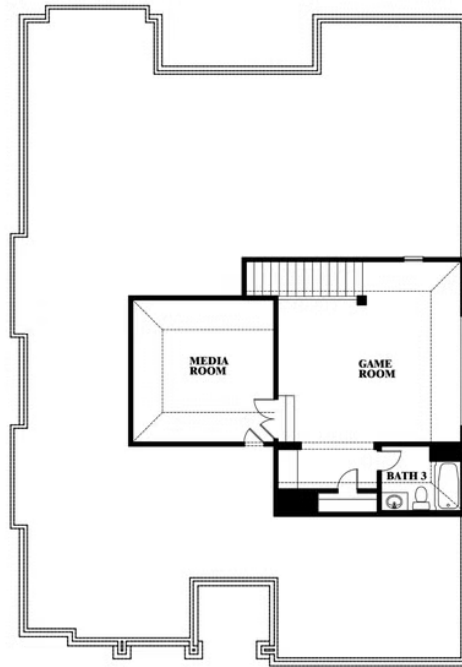

Carolina II

GEORGETOWN AT KINGS FORT 50S

4102 BERRY LANE, KAUFMAN, TX 75142

Carolina II with Media Room