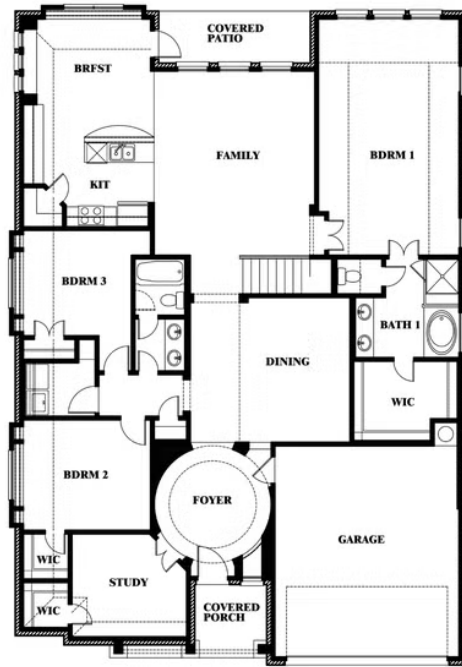

Carolina II

GEORGETOWN AT KINGS FORT 50S
4102 BERRY LANE, KAUFMAN, TX 75142

Carolina II