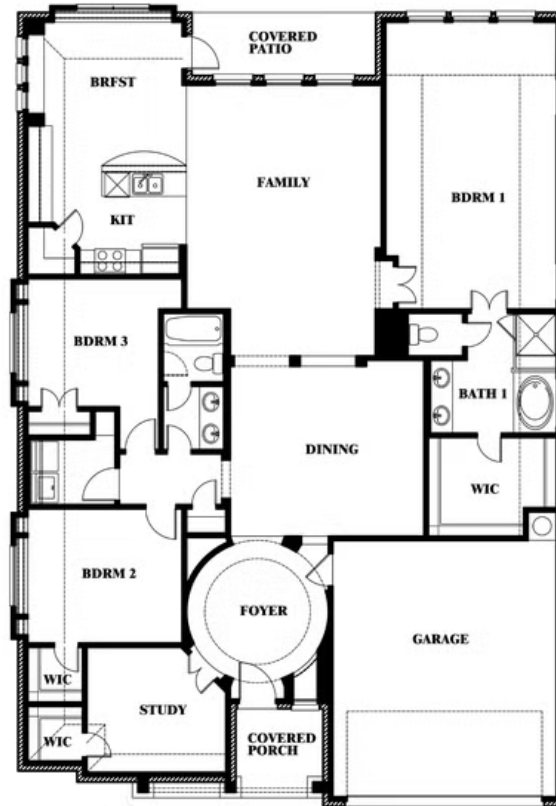

Carolina

GEORGETOWN AT KINGS FORT 50S

4102 BERRY LANE, KAUFMAN, TX 75142

Carolina

This brochure is for general informational purposes and is to be used as a guide only. Changes may be made during the development process and floorplans, dimensions, fixtures, fittings, finishes and specifications are subject to change without notice. Window placement, balcony configuration, wardrobe sizes and living areas may vary slightly within each plan type. EQUAL HOUSING OPPORTUNITY