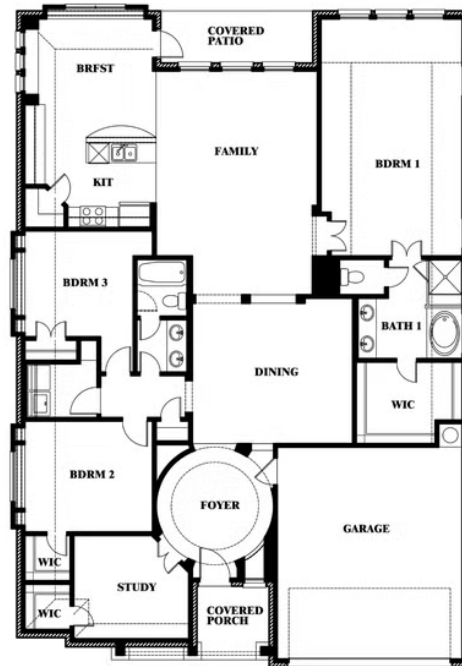

Carolina

GEORGETOWN AT KINGS FORT 50S

4102 BERRY LANE, KAUFMAN, TX 75142

Carolina