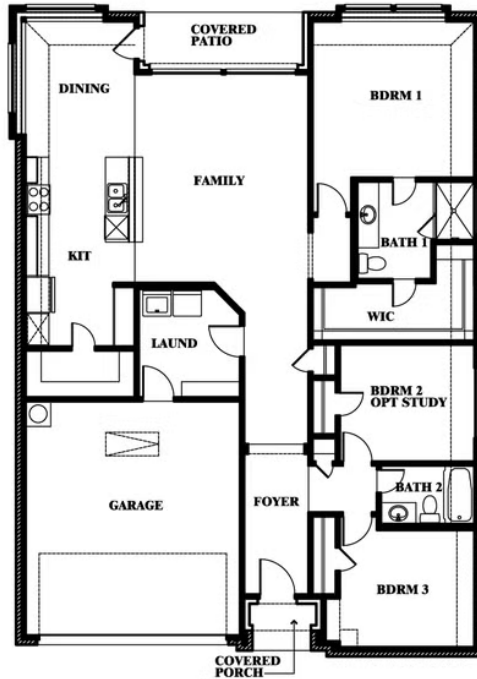

Camellia

GEORGETOWN AT KINGS FORT 50S

4102 BERRY LANE, KAUFMAN, TX 75142

Camellia