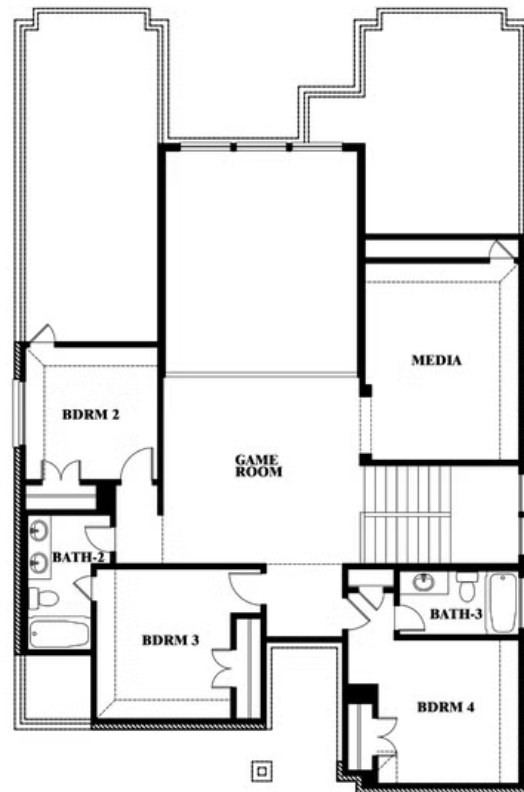

Violet IV

CLASSIC SERIES

WILDFLOWER RANCH

1013 CANUELA WAY, JUSTIN, TX 76247

HOMES FROM

\$502,990

2,838

SQUARE FEET

ELEVATION AS

ELEVATION B

ELEVATION B

ELEVATION C

ELEVATION C

ELEVATION D

ELEVATION D

Violet IV

VIOLET IV FLOOR PLAN

WILDFLOWER RANCH

1013 CANUELA WAY, JUSTIN, TX 76247

Violet IV

This brochure is for general informational purposes and is to be used as a guide only. Changes may be made during the development process and floorplans, dimensions, fixtures, fittings, finishes and specifications are subject to change without notice. Window placement, balcony configuration, wardrobe sizes and living areas may vary slightly within each plan type. EQUAL HOUSING OPPORTUNITY

Violet IV

WILDFLOWER RANCH

1013 CANUELA WAY, JUSTIN, TX 76247

VIOLET IV FLOOR PLAN WITH OPTIONAL BEDROOM AT STUDY

Violet IV Opt. Bed 5 & Bath 4 at Study

This brochure is for general informational purposes and is to be used as a guide only. Changes may be made during the development process and floorplans, dimensions, fixtures, fittings, finishes and specifications are subject to change without notice. Window placement, balcony configuration, wardrobe sizes and living areas may vary slightly within each plan type. EQUAL HOUSING OPPORTUNITY