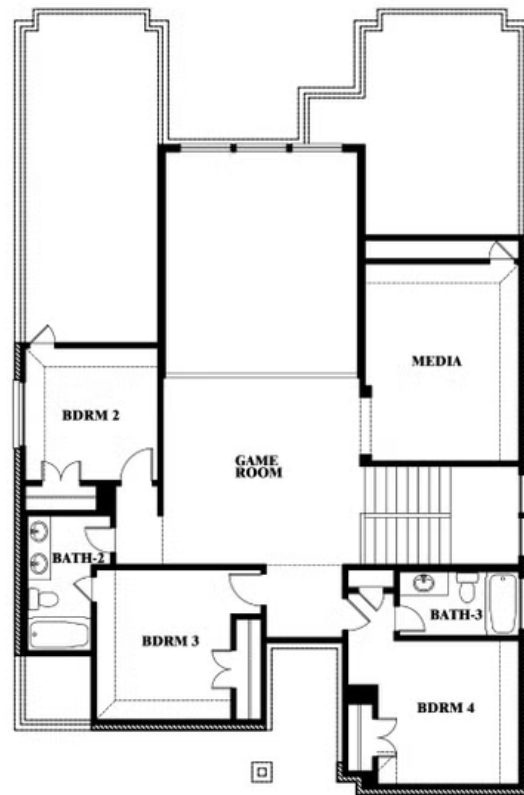

Violet IV

CLASSIC SERIES

WILDFLOWER RANCH

1013 CANUELA WAY, JUSTIN, TX 76247

HOMES FROM

\$502,990

2,838

SQUARE FEET

VIOLET IV FLOOR PLAN

WILDFLOWER RANCH

1013 CANUELA WAY, JUSTIN, TX 76247

Violet IV

This brochure is for general informational purposes and is to be used as a guide only. Changes may be made during the development process and floorplans, dimensions, fixtures, fittings, finishes and specifications are subject to change without notice. Window placement, balcony configuration, wardrobe sizes and living areas may vary slightly within each plan type. EQUAL HOUSING OPPORTUNITY

Violet IV

WILDFLOWER RANCH

1013 CANUELA WAY, JUSTIN, TX 76247

VIOLET IV FLOOR PLAN WITH OPTIONAL BEDROOM AT STUDY

Violet IV Opt. Bed 5 & Bath 4 at Study

This brochure is for general informational purposes and is to be used as a guide only. Changes may be made during the development process and floorplans, dimensions, fixtures, fittings, finishes and specifications are subject to change without notice. Window placement, balcony configuration, wardrobe sizes and living areas may vary slightly within each plan type. EQUAL HOUSING OPPORTUNITY