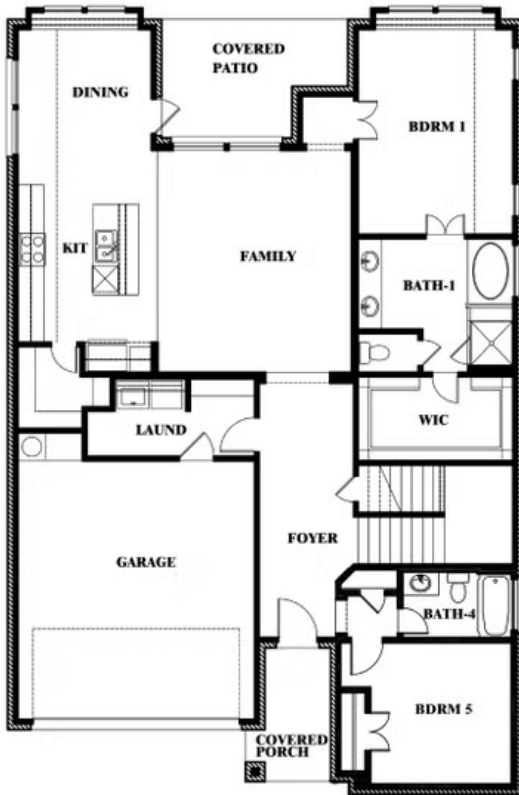

Violet IV

CLASSIC SERIES

WILDFLOWER RANCH

1013 CANUELA WAY, JUSTIN, TX 76247

HOMES FROM

\$502,990

2,838

SQUARE FEET

VIOLET IV FLOOR PLAN

WILDFLOWER RANCH

1013 CANUELA WAY, JUSTIN, TX 76247

Violet IV

This brochure is for general informational purposes and is to be used as a guide only. Changes may be made during the development process and floorplans, dimensions, fixtures, fittings, finishes and specifications are subject to change without notice. Window placement, balcony configuration, wardrobe sizes and living areas may vary slightly within each plan type. EQUAL HOUSING OPPORTUNITY

Violet IV

WILDFLOWER RANCH

1013 CANUELA WAY, JUSTIN, TX 76247

VIOLET IV FLOOR PLAN WITH OPTIONAL BEDROOM AT STUDY

Violet IV Opt. Bed 5 & Bath 4 at Study

This brochure is for general informational purposes and is to be used as a guide only. Changes may be made during the development process and floorplans, dimensions, fixtures, fittings, finishes and specifications are subject to change without notice. Window placement, balcony configuration, wardrobe sizes and living areas may vary slightly within each plan type. EQUAL HOUSING OPPORTUNITY