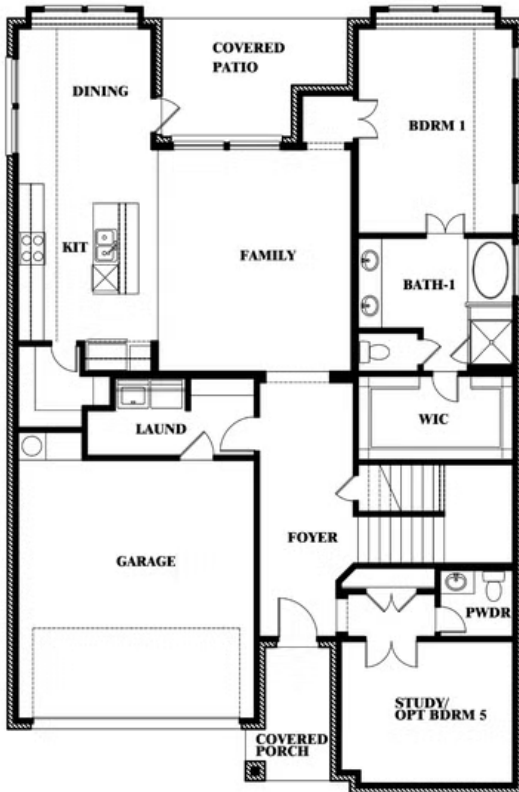

Violet IV

CLASSIC SERIES

WILDFLOWER RANCH

1013 CANUELA WAY, JUSTIN, TX 76247

HOMES FROM

\$502,990

2,838

SQUARE FEET

ELEVATION AS

ELEVATION B

ELEVATION B

ELEVATION C

ELEVATION C

ELEVATION D

ELEVATION D

Violet IV

VIOLET IV FLOOR PLAN

WILDFLOWER RANCH

1013 CANUELA WAY, JUSTIN, TX 76247

Violet IV

This brochure is for general informational purposes and is to be used as a guide only. Changes may be made during the development process and floorplans, dimensions, fixtures, fittings, finishes and specifications are subject to change without notice. Window placement, balcony configuration, wardrobe sizes and living areas may vary slightly within each plan type. EQUAL HOUSING OPPORTUNITY

Violet IV

WILDFLOWER RANCH

1013 CANUELA WAY, JUSTIN, TX 76247

VIOLET IV FLOOR PLAN WITH OPTIONAL BEDROOM AT STUDY

Violet IV Opt. Bed 5 & Bath 4 at Study

This brochure is for general informational purposes and is to be used as a guide only. Changes may be made during the development process and floorplans, dimensions, fixtures, fittings, finishes and specifications are subject to change without notice. Window placement, balcony configuration, wardrobe sizes and living areas may vary slightly within each plan type. EQUAL HOUSING OPPORTUNITY