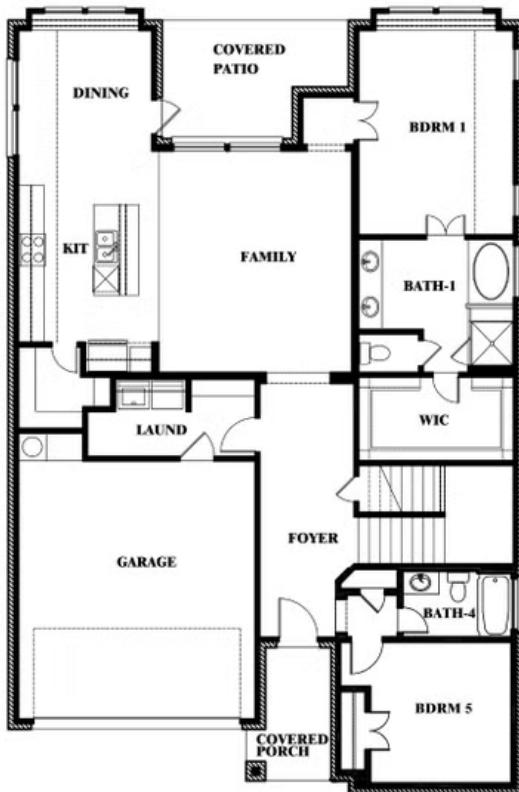

Violet III

CLASSIC SERIES

WILDFLOWER RANCH

1013 CANUELA WAY, JUSTIN, TX 76247

HOMES FROM

\$492,990

2,628
SQUARE FEET

4
BEDROOMS

ELEVATION C

ELEVATION D

ELEVATION D

Violet III

VIOLET III FLOOR PLAN

WILDFLOWER RANCH

1013 CANUELA WAY, JUSTIN, TX 76247

Violet III

This brochure is for general informational purposes and is to be used as a guide only. Changes may be made during the development process and floorplans, dimensions, fixtures, fittings, finishes and specifications are subject to change without notice. Window placement, balcony configuration, wardrobe sizes and living areas may vary slightly within each plan type. EQUAL HOUSING OPPORTUNITY

Violet III

WILDFLOWER RANCH

1013 CANUELA WAY, JUSTIN, TX 76247

VIOLET III FLOOR PLAN WITH BEDROOM AT STUDY

Violet III Opt. Bed 5 & Bath 4 at Study

This brochure is for general informational purposes and is to be used as a guide only. Changes may be made during the development process and floorplans, dimensions, fixtures, fittings, finishes and specifications are subject to change without notice. Window placement, balcony configuration, wardrobe sizes and living areas may vary slightly within each plan type. EQUAL HOUSING OPPORTUNITY