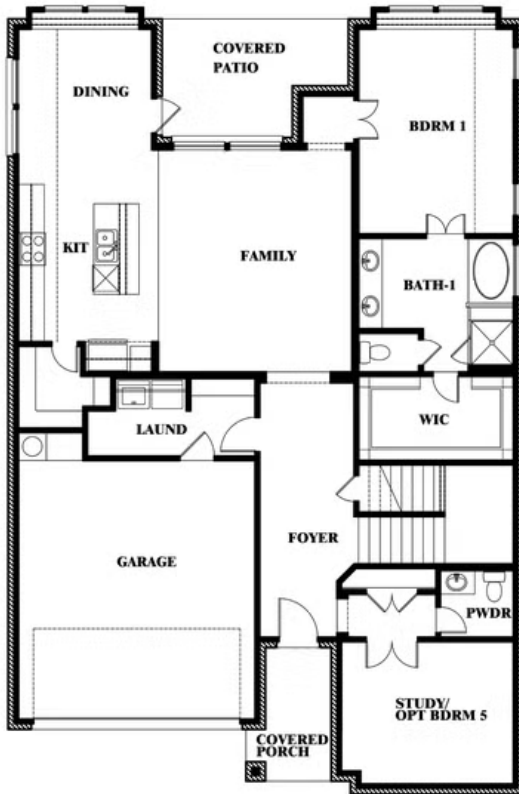

Violet III

CLASSIC SERIES

WILDFLOWER RANCH

1013 CANUELA WAY, JUSTIN, TX 76247

HOMES FROM

\$492,990

2,628
SQUARE FEET

4
BEDROOMS

3.5
BATHROOMS

2
CAR GARAGE

ELEVATION A

ELEVATION AS

ELEVATION AS

ELEVATION B

ELEVATION B

ELEVATION C

ELEVATION C

ELEVATION D

ELEVATION D

Violet III

VIOLET III FLOOR PLAN

WILDFLOWER RANCH

1013 CANUELA WAY, JUSTIN, TX 76247

Violet III

Violet III

WILDFLOWER RANCH

1013 CANUELA WAY, JUSTIN, TX 76247

VIOLET III FLOOR PLAN WITH BEDROOM AT STUDY

Violet III Opt. Bed 5 & Bath 4 at Study

This brochure is for general informational purposes and is to be used as a guide only. Changes may be made during the development process and floorplans, dimensions, fixtures, fittings, finishes and specifications are subject to change without notice. Window placement, balcony configuration, wardrobe sizes and living areas may vary slightly within each plan type. EQUAL HOUSING OPPORTUNITY