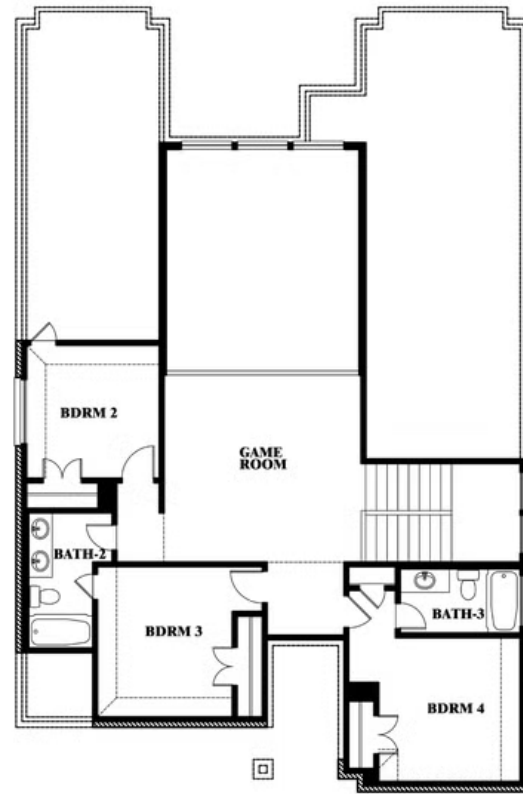

Violet III

CLASSIC SERIES

WILDFLOWER RANCH

1013 CANUELA WAY, JUSTIN, TX 76247

HOMES FROM

\$492,990

2,628
SQUARE FEET

4
BEDROOMS

3.5
BATHROOMS

2
CAR GARAGE

ELEVATION A

ELEVATION AS

ELEVATION AS

ELEVATION B

ELEVATION B

ELEVATION C

ELEVATION C

ELEVATION D

ELEVATION D

Violet III

VIOLET III FLOOR PLAN

WILDFLOWER RANCH

1013 CANUELA WAY, JUSTIN, TX 76247

Violet III

Violet III

WILDFLOWER RANCH

1013 CANUELA WAY, JUSTIN, TX 76247

VIOLET III FLOOR PLAN WITH BEDROOM AT STUDY

Violet III Opt. Bed 5 & Bath 4 at Study

This brochure is for general informational purposes and is to be used as a guide only. Changes may be made during the development process and floorplans, dimensions, fixtures, fittings, finishes and specifications are subject to change without notice. Window placement, balcony configuration, wardrobe sizes and living areas may vary slightly within each plan type. EQUAL HOUSING OPPORTUNITY