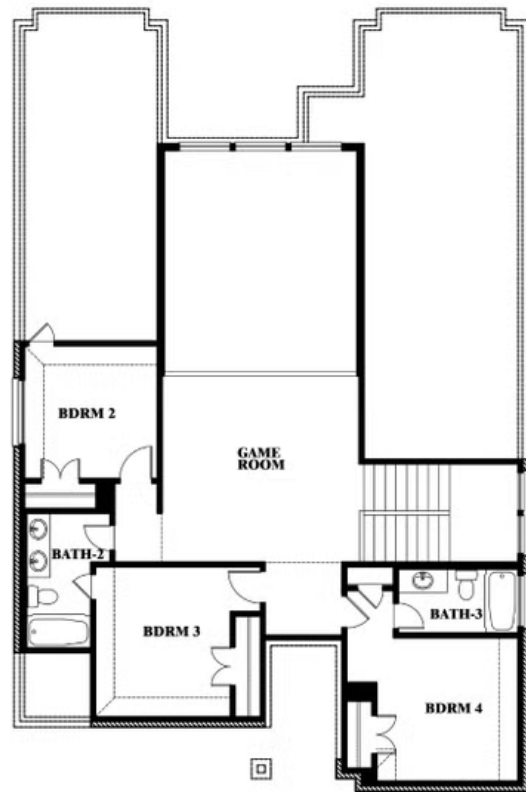

Violet III

CLASSIC SERIES

WILDFLOWER RANCH

1013 CANUELA WAY, JUSTIN, TX 76247

HOMES FROM

\$492,990

2,628
SQUARE FEET

4
BEDROOMS

ELEVATION C

ELEVATION D

ELEVATION D

Violet III

VIOLET III FLOOR PLAN

WILDFLOWER RANCH

1013 CANUELA WAY, JUSTIN, TX 76247

Violet III

Violet III

WILDFLOWER RANCH

1013 CANUELA WAY, JUSTIN, TX 76247

VIOLET III FLOOR PLAN WITH BEDROOM AT STUDY

Violet III Opt. Bed 5 & Bath 4 at Study

This brochure is for general informational purposes and is to be used as a guide only. Changes may be made during the development process and floorplans, dimensions, fixtures, fittings, finishes and specifications are subject to change without notice. Window placement, balcony configuration, wardrobe sizes and living areas may vary slightly within each plan type. EQUAL HOUSING OPPORTUNITY