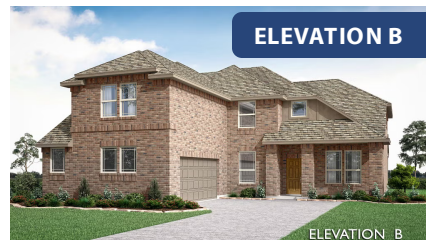

Spring Cress

HOMES FROM
\$531,990

CLASSIC SERIES

WILDFLOWER RANCH

1013 CANUELA WAY, JUSTIN, TX 76247

3,519
SQUARE FEET

4
BEDROOMS

3.5
BATHROOMS

2
CAR GARAGE

Spring Cress

WILDFLOWER RANCH

1013 CANUELA WAY, JUSTIN, TX 76247

Spring Cress

This brochure is for general informational purposes and is to be used as a guide only. Changes may be made during the development process and floorplans, dimensions, fixtures, fittings, finishes and specifications are subject to change without notice. Window placement, balcony configuration, wardrobe sizes and living areas may vary slightly within each plan type. EQUAL HOUSING OPPORTUNITY

Spring Cress

WILDFLOWER RANCH

1013 CANUELA WAY, JUSTIN, TX 76247

Spring Cress Opt. Bed 6 & Bath 5 at Media

This brochure is for general informational purposes and is to be used as a guide only. Changes may be made during the development process and floorplans, dimensions, fixtures, fittings, finishes and specifications are subject to change without notice. Window placement, balcony configuration, wardrobe sizes and living areas may vary slightly within each plan type. EQUAL HOUSING OPPORTUNITY