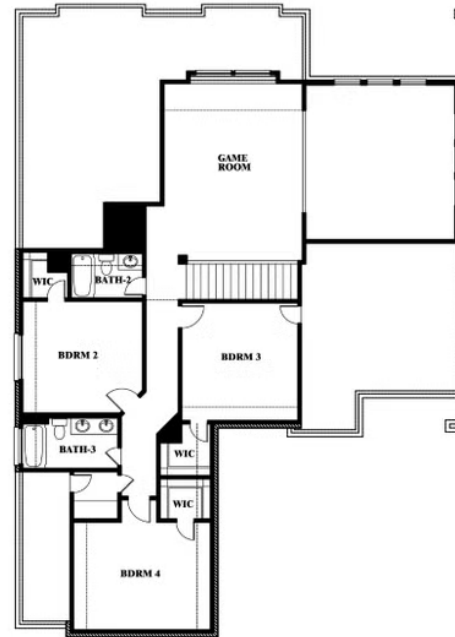

Spring Cress

WILDFLOWER RANCH

1013 CANUELA WAY, JUSTIN, TX 76247

Spring Cress Opt. Bed 6 & Bath 5 at Media