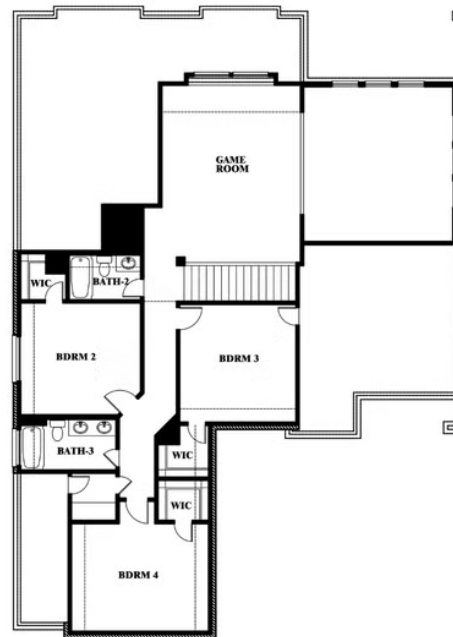

Spring Cress

WILDFLOWER RANCH

1013 CANUELA WAY, JUSTIN, TX 76247

Spring Cress