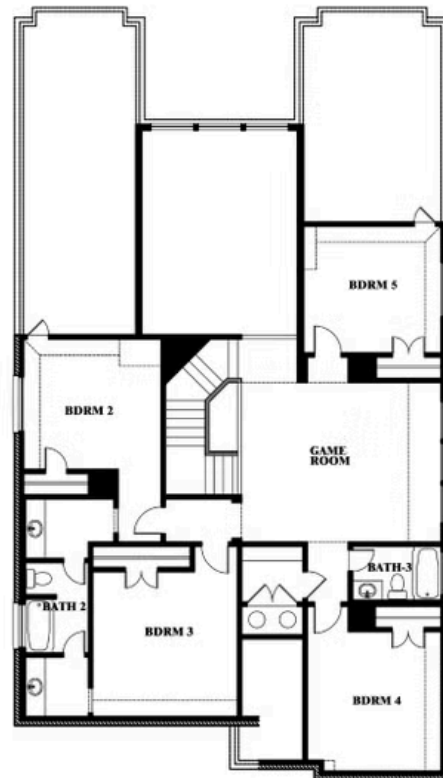

Rose III

HOMES FROM
\$542,990

CLASSIC SERIES

WILDFLOWER RANCH

1013 CANUELA WAY, JUSTIN, TX 76247

3,557
SQUARE FEET

5
BEDROOMS

3.5
BATHROOMS

ELEVATION D

ELEVATION D

Rose III

ROSE III FLOOR PLAN

WILDFLOWER RANCH

1013 CANUELA WAY, JUSTIN, TX 76247

Rose III

This brochure is for general informational purposes and is to be used as a guide only. Changes may be made during the development process and floorplans, dimensions, fixtures, fittings, finishes and specifications are subject to change without notice. Window placement, balcony configuration, wardrobe sizes and living areas may vary slightly within each plan type. EQUAL HOUSING OPPORTUNITY

Rose III

WILDFLOWER RANCH

1013 CANUELA WAY, JUSTIN, TX 76247

ROSE III FLOOR PLAN WITH OPTIONAL BED & BATH AT STUDY

Rose III Opt. Bed & Bath at Study

This brochure is for general informational purposes and is to be used as a guide only. Changes may be made during the development process and floorplans, dimensions, fixtures, fittings, finishes and specifications are subject to change without notice. Window placement, balcony configuration, wardrobe sizes and living areas may vary slightly within each plan type. EQUAL HOUSING OPPORTUNITY