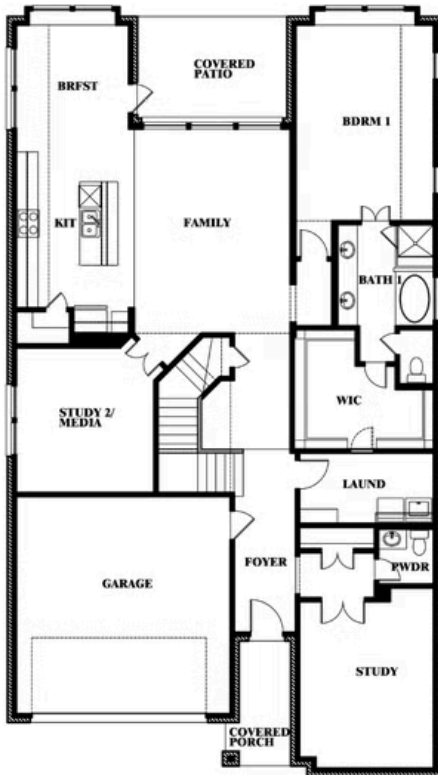

Rose III

HOMES FROM
\$542,990

CLASSIC SERIES

WILDFLOWER RANCH

1013 CANUELA WAY, JUSTIN, TX 76247

3,557
SQUARE FEET

5
BEDROOMS

3.5
BATHROOMS

2
CAR GARAGE

ELEVATION A

ELEVATION AS

ELEVATION AS

ELEVATION B

ELEVATION B

ELEVATION C

ELEVATION C

ELEVATION D

ELEVATION D

Rose III

ROSE III FLOOR PLAN

WILDFLOWER RANCH

1013 CANUELA WAY, JUSTIN, TX 76247

Rose III

This brochure is for general informational purposes and is to be used as a guide only. Changes may be made during the development process and floorplans, dimensions, fixtures, fittings, finishes and specifications are subject to change without notice. Window placement, balcony configuration, wardrobe sizes and living areas may vary slightly within each plan type. EQUAL HOUSING OPPORTUNITY

Rose III

WILDFLOWER RANCH

1013 CANUELA WAY, JUSTIN, TX 76247

ROSE III FLOOR PLAN WITH OPTIONAL BED & BATH AT STUDY

Rose III Opt. Bed & Bath at Study

This brochure is for general informational purposes and is to be used as a guide only. Changes may be made during the development process and floorplans, dimensions, fixtures, fittings, finishes and specifications are subject to change without notice. Window placement, balcony configuration, wardrobe sizes and living areas may vary slightly within each plan type. EQUAL HOUSING OPPORTUNITY