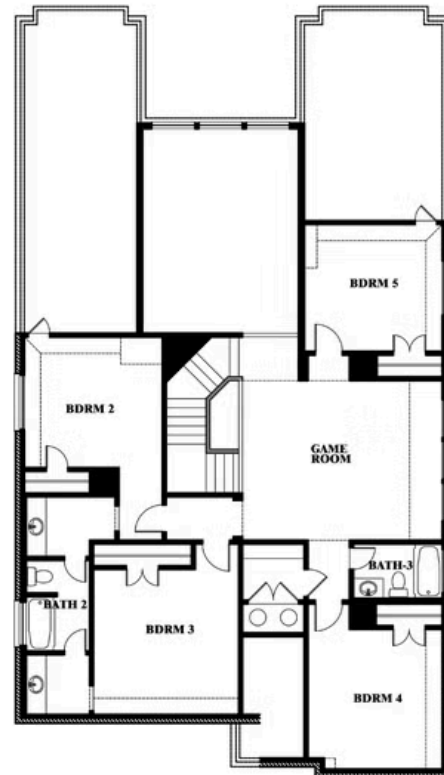

Rose III

HOMES FROM
\$542,990

CLASSIC SERIES

WILDFLOWER RANCH

1013 CANUELA WAY, JUSTIN, TX 76247

3,557
SQUARE FEET

5
BEDROOMS

3.5
BATHROOMS

2
CAR GARAGE

ELEVATION A

ELEVATION AS

ELEVATION AS

ELEVATION B

ELEVATION B

ELEVATION C

ELEVATION C

ELEVATION D

ELEVATION D

Rose III

ROSE III FLOOR PLAN

WILDFLOWER RANCH

1013 CANUELA WAY, JUSTIN, TX 76247

Rose III

This brochure is for general informational purposes and is to be used as a guide only. Changes may be made during the development process and floorplans, dimensions, fixtures, fittings, finishes and specifications are subject to change without notice. Window placement, balcony configuration, wardrobe sizes and living areas may vary slightly within each plan type. EQUAL HOUSING OPPORTUNITY

Rose III

WILDFLOWER RANCH

1013 CANUELA WAY, JUSTIN, TX 76247

ROSE III FLOOR PLAN WITH OPTIONAL BED & BATH AT STUDY

Rose III Opt. Bed & Bath at Study

This brochure is for general informational purposes and is to be used as a guide only. Changes may be made during the development process and floorplans, dimensions, fixtures, fittings, finishes and specifications are subject to change without notice. Window placement, balcony configuration, wardrobe sizes and living areas may vary slightly within each plan type. EQUAL HOUSING OPPORTUNITY