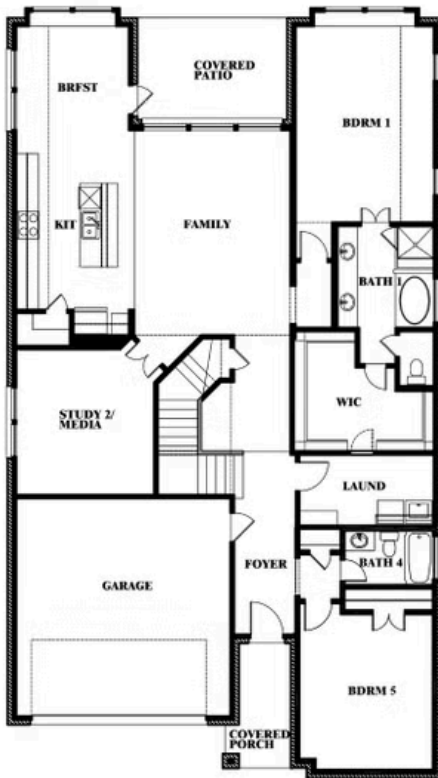

Rose III

HOMES FROM
\$542,990

CLASSIC SERIES

WILDFLOWER RANCH

1013 CANUELA WAY, JUSTIN, TX 76247

3,557
SQUARE FEET

5
BEDROOMS

3.5
BATHROOMS

ELEVATION D

ELEVATION D

Rose III

ROSE III FLOOR PLAN

WILDFLOWER RANCH

1013 CANUELA WAY, JUSTIN, TX 76247

Rose III

This brochure is for general informational purposes and is to be used as a guide only. Changes may be made during the development process and floorplans, dimensions, fixtures, fittings, finishes and specifications are subject to change without notice. Window placement, balcony configuration, wardrobe sizes and living areas may vary slightly within each plan type. EQUAL HOUSING OPPORTUNITY

Rose III

WILDFLOWER RANCH

1013 CANUELA WAY, JUSTIN, TX 76247

ROSE III FLOOR PLAN WITH OPTIONAL BED & BATH AT STUDY

Rose III Opt. Bed & Bath at Study

This brochure is for general informational purposes and is to be used as a guide only. Changes may be made during the development process and floorplans, dimensions, fixtures, fittings, finishes and specifications are subject to change without notice. Window placement, balcony configuration, wardrobe sizes and living areas may vary slightly within each plan type. EQUAL HOUSING OPPORTUNITY