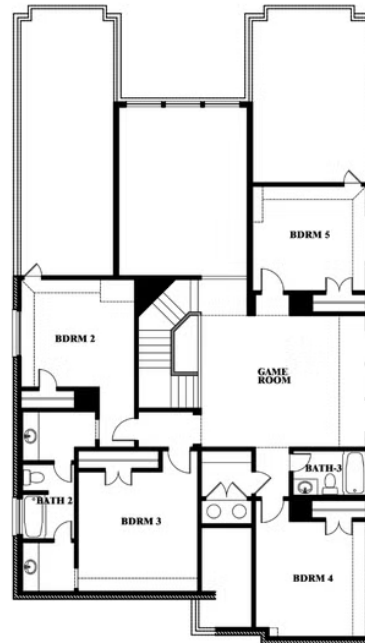

ELEVATION B

ELEVATION B

ELEVATION C

Rose III

ROSE III FLOOR PLAN

WILDFLOWER RANCH

1013 CANUELA WAY, JUSTIN, TX 76247

Rose III