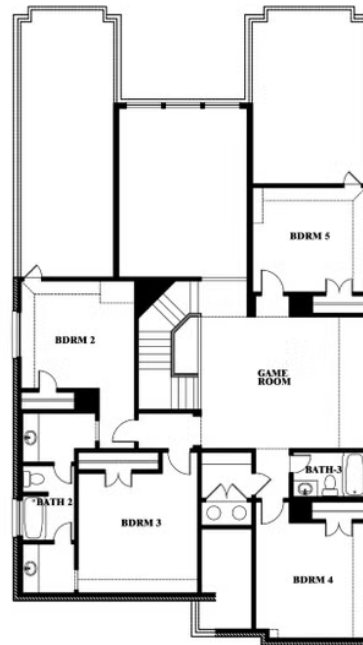

Rose III

WILDFLOWER RANCH

1013 CANUELA WAY, JUSTIN, TX 76247

ROSE III FLOOR PLAN WITH OPTIONAL BED & BATH AT STUDY

Rose III
Opt. Bed & Bath at Study