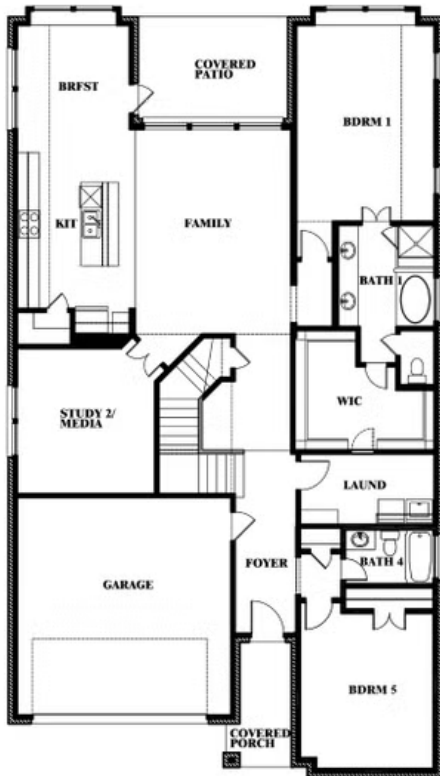

Rose III

WILDFLOWER RANCH

1013 CANUELA WAY, JUSTIN, TX 76247

ROSE III FLOOR PLAN WITH OPTIONAL BED & BATH AT STUDY

Rose III Opt. Bed & Bath at Study

This brochure is for general informational purposes and is to be used as a guide only. Changes may be made during the development process and floorplans, dimensions, fixtures, fittings, finishes and specifications are subject to change without notice. Window placement, balcony configuration, wardrobe sizes and living areas may vary slightly within each plan type. EQUAL HOUSING OPPORTUNITY