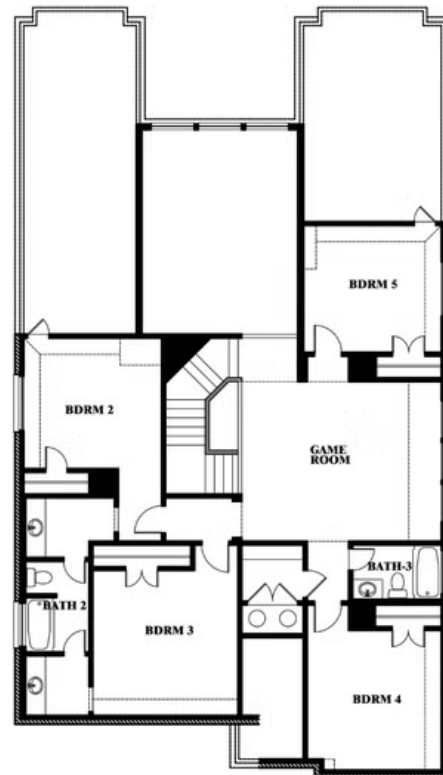

ELEVATION B

ELEVATION B

ELEVATION C

ELEVATION C

Rose III

ROSE III FLOOR PLAN

WILDFLOWER RANCH

1013 CANUELA WAY, JUSTIN, TX 76247

Rose III

This brochure is for general informational purposes and is to be used as a guide only. Changes may be made during the development process and floorplans, dimensions, fixtures, fittings, finishes and specifications are subject to change without notice. Window placement, balcony configuration, wardrobe sizes and living areas may vary slightly within each plan type. EQUAL HOUSING OPPORTUNITY