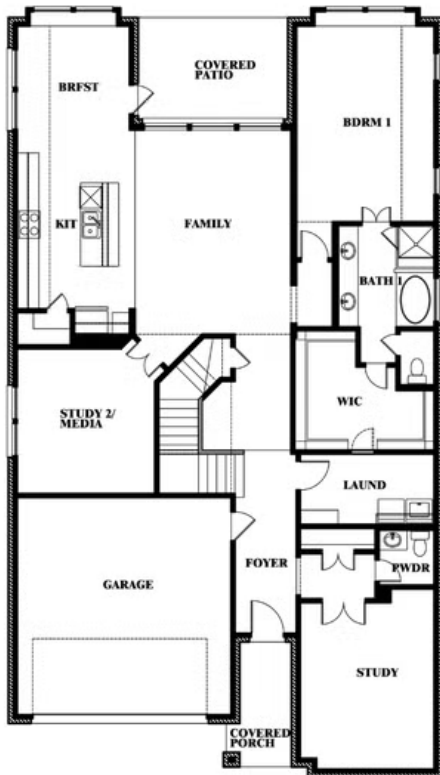

Rose III

ROSE III FLOOR PLAN

WILDFLOWER RANCH

1013 CANUELA WAY, JUSTIN, TX 76247

Rose III

This brochure is for general informational purposes and is to be used as a guide only. Changes may be made during the development process and floorplans, dimensions, fixtures, fittings, finishes and specifications are subject to change without notice. Window placement, balcony configuration, wardrobe sizes and living areas may vary slightly within each plan type. EQUAL HOUSING OPPORTUNITY