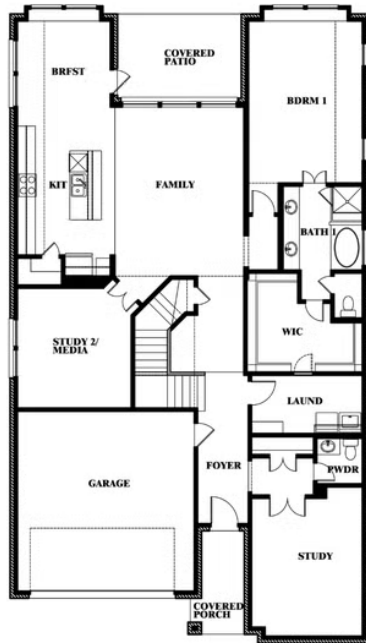

Rose III

ROSE III FLOOR PLAN

WILDFLOWER RANCH

1013 CANUELA WAY, JUSTIN, TX 76247

Rose III