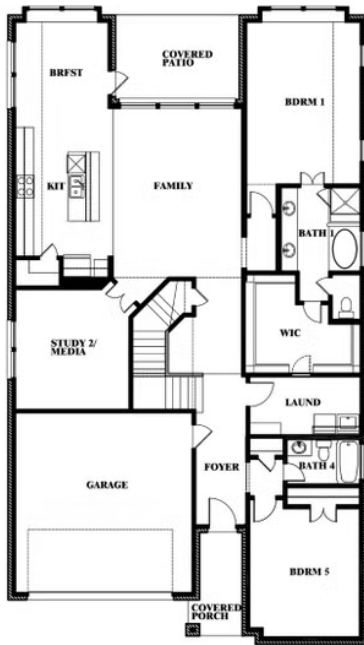

Rose III

WILDFLOWER RANCH

1013 CANUELA WAY, JUSTIN, TX 76247

ROSE III FLOOR PLAN WITH OPTIONAL BED & BATH AT STUDY

Rose III
Opt. Bed & Bath at Study