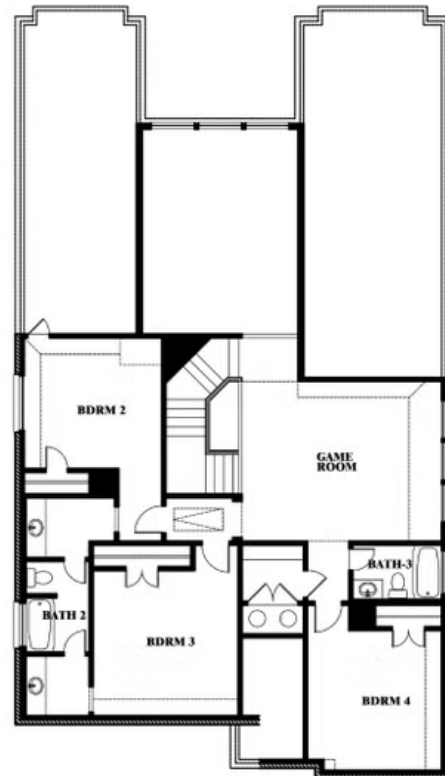

Rose

HOMES FROM
\$529,990

CLASSIC SERIES

WILDFLOWER RANCH

1013 CANUELA WAY, JUSTIN, TX 76247

3,359
SQUARE FEET

4
BEDROOMS

3.5
BATHROOMS

ELEVATION D

ELEVATION D

Rose

ROSE FLOOR PLAN

WILDFLOWER RANCH

1013 CANUELA WAY, JUSTIN, TX 76247

Rose

This brochure is for general informational purposes and is to be used as a guide only. Changes may be made during the development process and floorplans, dimensions, fixtures, fittings, finishes and specifications are subject to change without notice. Window placement, balcony configuration, wardrobe sizes and living areas may vary slightly within each plan type. EQUAL HOUSING OPPORTUNITY

Rose

WILDFLOWER RANCH

1013 CANUELA WAY, JUSTIN, TX 76247

ROSE FLOOR PLAN WITH OPTIONAL BED & BATH AT STUDY

Rose Opt. Bed & Bath at Study

This brochure is for general informational purposes and is to be used as a guide only. Changes may be made during the development process and floorplans, dimensions, fixtures, fittings, finishes and specifications are subject to change without notice. Window placement, balcony configuration, wardrobe sizes and living areas may vary slightly within each plan type. EQUAL HOUSING OPPORTUNITY