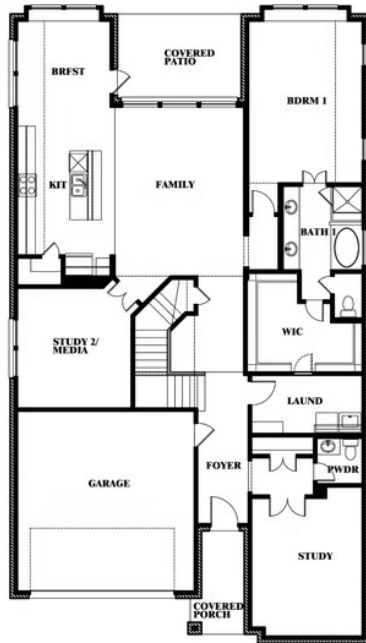

Rose

ROSE FLOOR PLAN

WILDFLOWER RANCH

1013 CANUELA WAY, JUSTIN, TX 76247

Rose