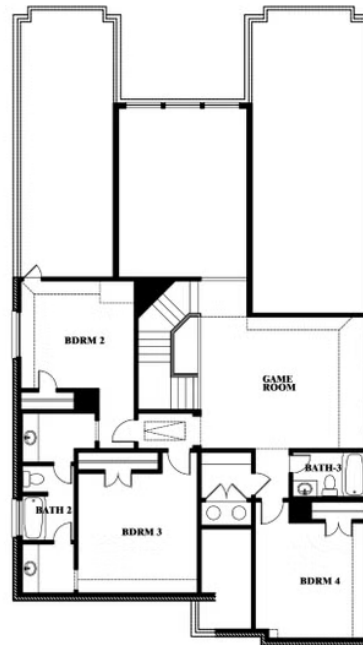

Rose

WILDFLOWER RANCH

1013 CANUELA WAY, JUSTIN, TX 76247

ROSE FLOOR PLAN WITH OPTIONAL BED & BATH AT STUDY

Rose
Opt. Bed & Bath at Study