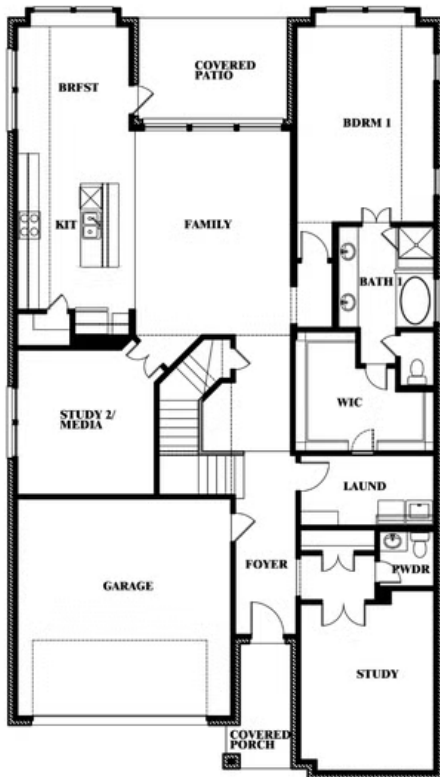

Rose

HOMES FROM
\$529,990

CLASSIC SERIES

WILDFLOWER RANCH

1013 CANUELA WAY, JUSTIN, TX 76247

3,359
SQUARE FEET

4
BEDROOMS

3.5
BATHROOMS

2
CAR GARAGE

ELEVATION A

ELEVATION AS

ELEVATION AS

ELEVATION B

ELEVATION B

ELEVATION C

ELEVATION C

ELEVATION D

ELEVATION D

Rose

ROSE FLOOR PLAN

WILDFLOWER RANCH

1013 CANUELA WAY, JUSTIN, TX 76247

Rose

This brochure is for general informational purposes and is to be used as a guide only. Changes may be made during the development process and floorplans, dimensions, fixtures, fittings, finishes and specifications are subject to change without notice. Window placement, balcony configuration, wardrobe sizes and living areas may vary slightly within each plan type. EQUAL HOUSING OPPORTUNITY

Rose

WILDFLOWER RANCH

1013 CANUELA WAY, JUSTIN, TX 76247

ROSE FLOOR PLAN WITH OPTIONAL BED & BATH AT STUDY

Rose Opt. Bed & Bath at Study

This brochure is for general informational purposes and is to be used as a guide only. Changes may be made during the development process and floorplans, dimensions, fixtures, fittings, finishes and specifications are subject to change without notice. Window placement, balcony configuration, wardrobe sizes and living areas may vary slightly within each plan type. EQUAL HOUSING OPPORTUNITY