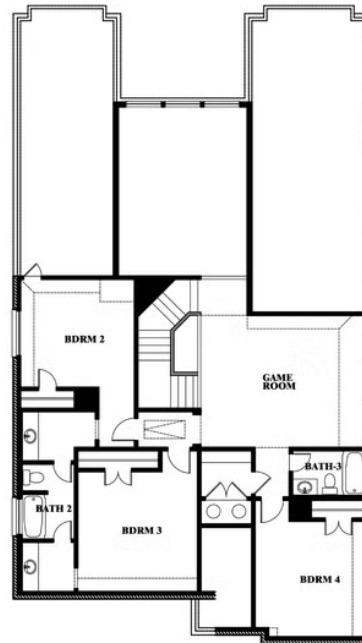

ELEVATION B

ELEVATION B

ELEVATION C

Rose

ROSE FLOOR PLAN

WILDFLOWER RANCH

1013 CANUELA WAY, JUSTIN, TX 76247

Rose