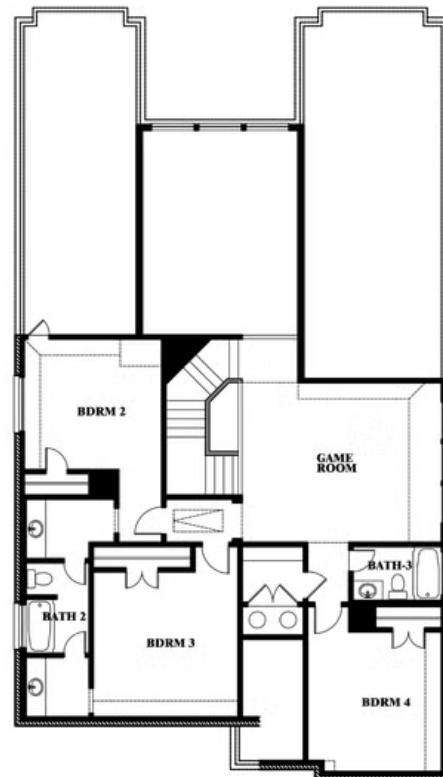

Rose

HOMES FROM
\$529,990

CLASSIC SERIES

WILDFLOWER RANCH

1013 CANUELA WAY, JUSTIN, TX 76247

3,359
SQUARE FEET

4
BEDROOMS

3.5
BATHROOMS

2
CAR GARAGE

ELEVATION A

ELEVATION AS

ELEVATION AS

ELEVATION B

ELEVATION B

ELEVATION C

ELEVATION C

ELEVATION D

ELEVATION D

Rose

ROSE FLOOR PLAN

WILDFLOWER RANCH

1013 CANUELA WAY, JUSTIN, TX 76247

Rose

This brochure is for general informational purposes and is to be used as a guide only. Changes may be made during the development process and floorplans, dimensions, fixtures, fittings, finishes and specifications are subject to change without notice. Window placement, balcony configuration, wardrobe sizes and living areas may vary slightly within each plan type. EQUAL HOUSING OPPORTUNITY

Rose

WILDFLOWER RANCH

1013 CANUELA WAY, JUSTIN, TX 76247

ROSE FLOOR PLAN WITH OPTIONAL BED & BATH AT STUDY

Rose Opt. Bed & Bath at Study

This brochure is for general informational purposes and is to be used as a guide only. Changes may be made during the development process and floorplans, dimensions, fixtures, fittings, finishes and specifications are subject to change without notice. Window placement, balcony configuration, wardrobe sizes and living areas may vary slightly within each plan type. EQUAL HOUSING OPPORTUNITY