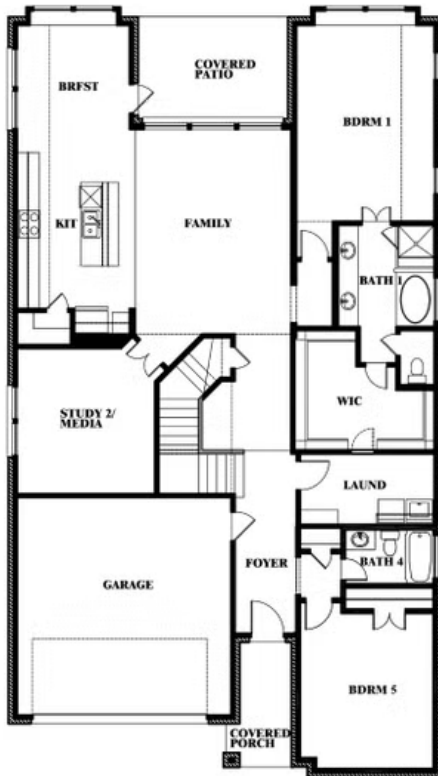

Rose

HOMES FROM
\$529,990

CLASSIC SERIES

WILDFLOWER RANCH

1013 CANUELA WAY, JUSTIN, TX 76247

3,359
SQUARE FEET

4
BEDROOMS

3.5
BATHROOMS

ELEVATION D

ELEVATION D

Rose

ROSE FLOOR PLAN

WILDFLOWER RANCH

1013 CANUELA WAY, JUSTIN, TX 76247

Rose

This brochure is for general informational purposes and is to be used as a guide only. Changes may be made during the development process and floorplans, dimensions, fixtures, fittings, finishes and specifications are subject to change without notice. Window placement, balcony configuration, wardrobe sizes and living areas may vary slightly within each plan type. EQUAL HOUSING OPPORTUNITY

Rose

WILDFLOWER RANCH

1013 CANUELA WAY, JUSTIN, TX 76247

ROSE FLOOR PLAN WITH OPTIONAL BED & BATH AT STUDY

Rose Opt. Bed & Bath at Study

This brochure is for general informational purposes and is to be used as a guide only. Changes may be made during the development process and floorplans, dimensions, fixtures, fittings, finishes and specifications are subject to change without notice. Window placement, balcony configuration, wardrobe sizes and living areas may vary slightly within each plan type. EQUAL HOUSING OPPORTUNITY