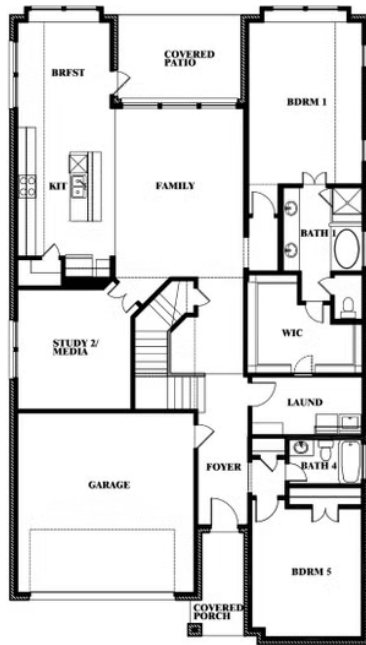

Rose

WILDFLOWER RANCH

1013 CANUELA WAY, JUSTIN, TX 76247

ROSE FLOOR PLAN WITH OPTIONAL BED & BATH AT STUDY

Rose
Opt. Bed & Bath at Study