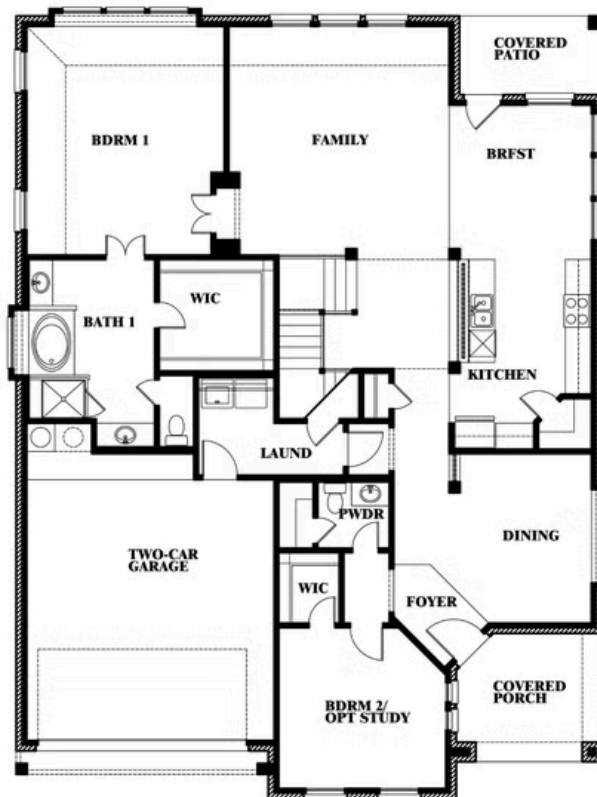

Magnolia II

HOMES FROM
\$517,990

CLASSIC SERIES

WILDFLOWER RANCH

1013 CANUELA WAY, JUSTIN, TX 76247

3,430
SQUARE FEET

4
BEDROOMS

2.5
BATHROOMS

Magnolia II

WILDFLOWER RANCH

1013 CANUELA WAY, JUSTIN, TX 76247

MAGNOLIA II FLOOR PLAN

Magnolia II

This brochure is for general informational purposes and is to be used as a guide only. Changes may be made during the development process and floorplans, dimensions, fixtures, fittings, finishes and specifications are subject to change without notice. Window placement, balcony configuration, wardrobe sizes and living areas may vary slightly within each plan type. EQUAL HOUSING OPPORTUNITY