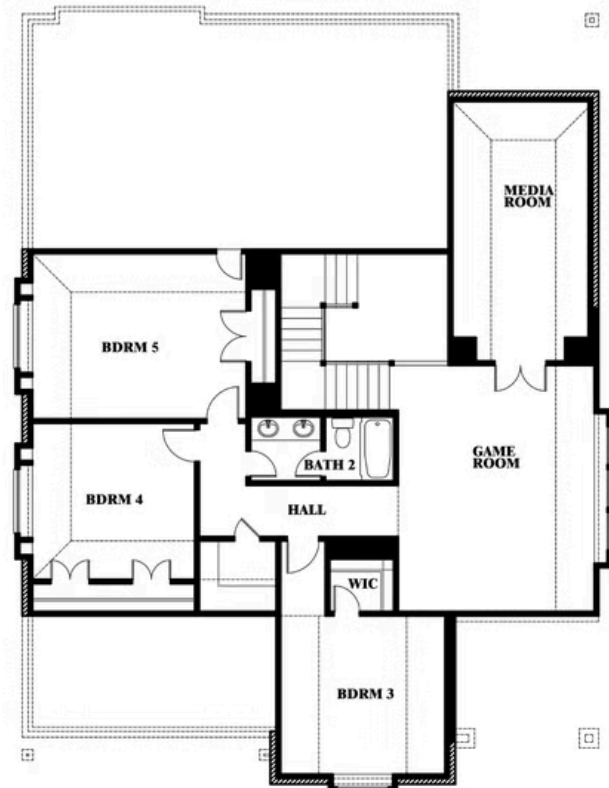

Magnolia II

HOMES FROM
\$517,990

CLASSIC SERIES

WILDFLOWER RANCH

1013 CANUELA WAY, JUSTIN, TX 76247

3,430
SQUARE FEET

4
BEDROOMS

2.5
BATHROOMS

Magnolia II

WILDFLOWER RANCH

1013 CANUELA WAY, JUSTIN, TX 76247

MAGNOLIA II FLOOR PLAN

Magnolia II

This brochure is for general informational purposes and is to be used as a guide only. Changes may be made during the development process and floorplans, dimensions, fixtures, fittings, finishes and specifications are subject to change without notice. Window placement, balcony configuration, wardrobe sizes and living areas may vary slightly within each plan type. EQUAL HOUSING OPPORTUNITY